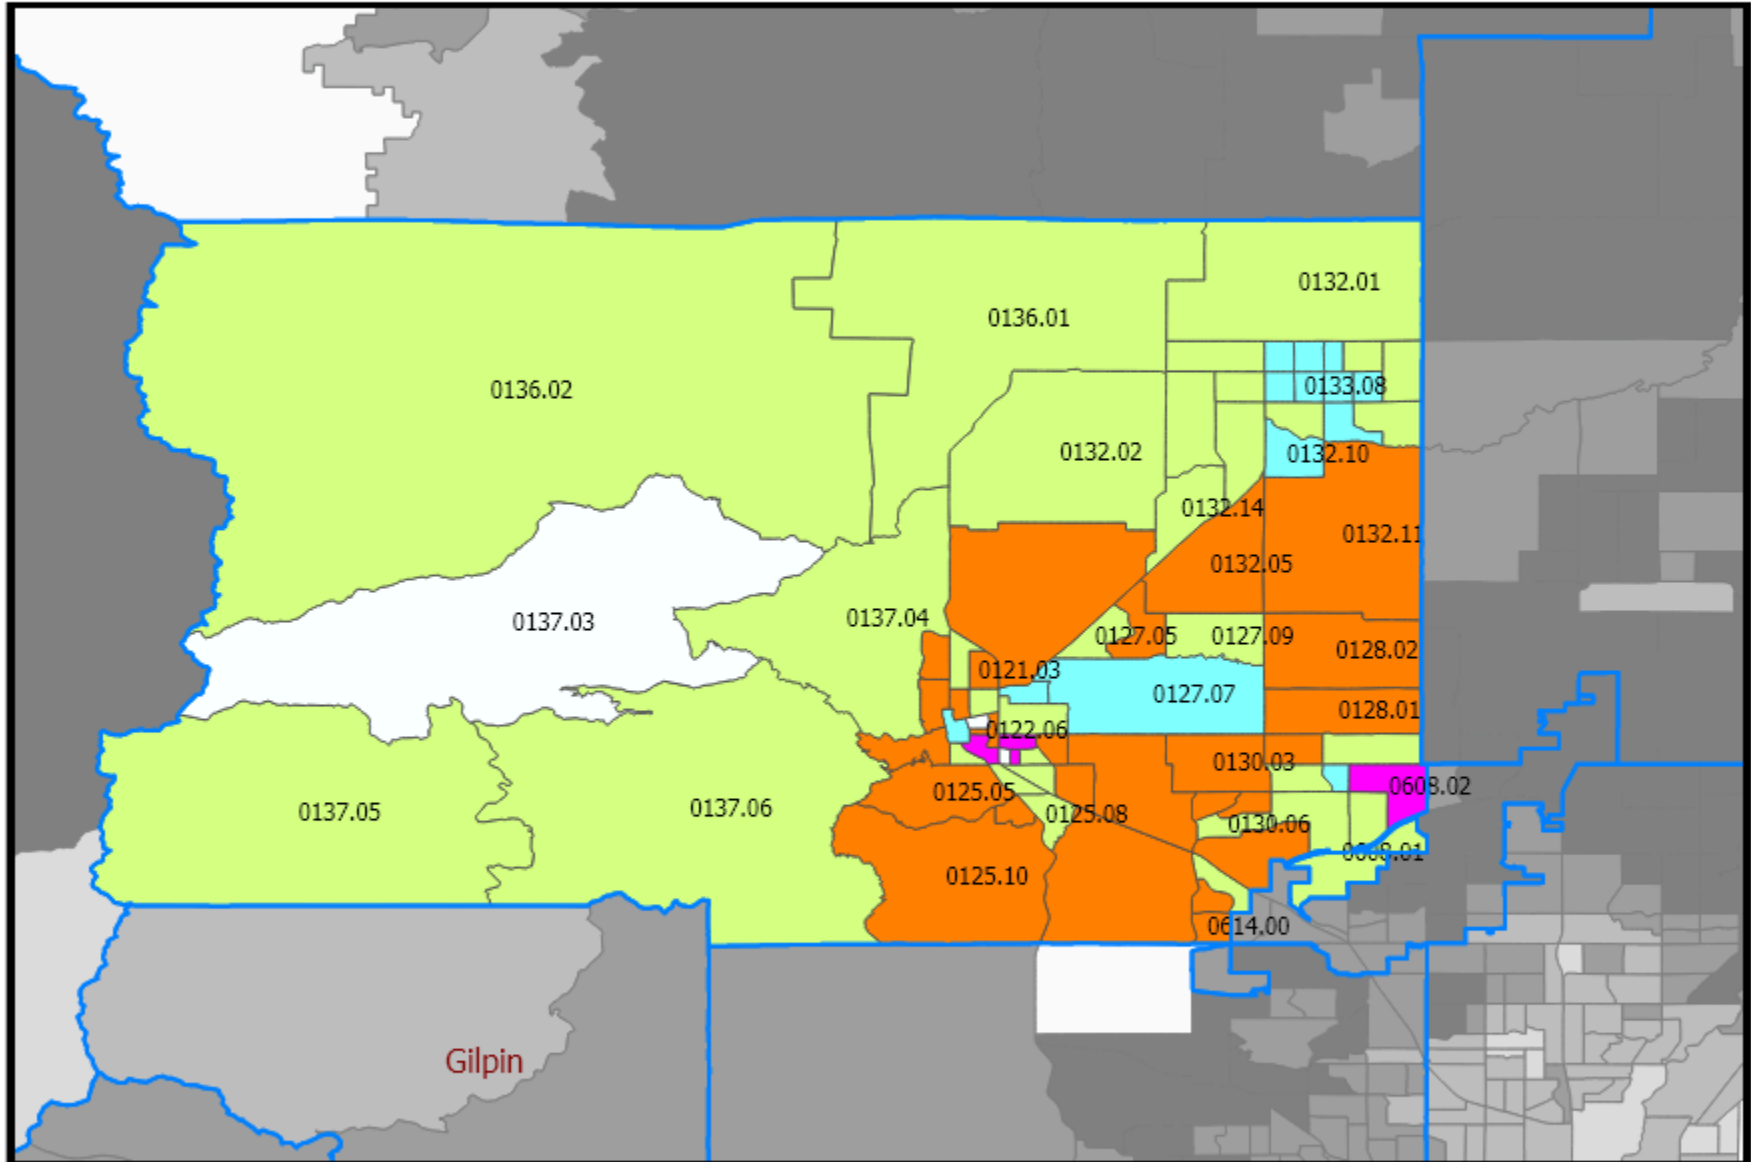

2026 Boulder CO MSA

Map Legend

 Counties

 States

Census Tracts (Inside) - Tract Income ...

 0 - Income Not Available

 1 - Low Income

 2 - Moderate Income

 3 - Middle Income

 4 - Upper Income

Census Tracts (Outside) - Tract Income ...

 0 - Income Not Available

 1 - Low Income

 2 - Moderate Income

 3 - Middle Income

 4 - Upper Income