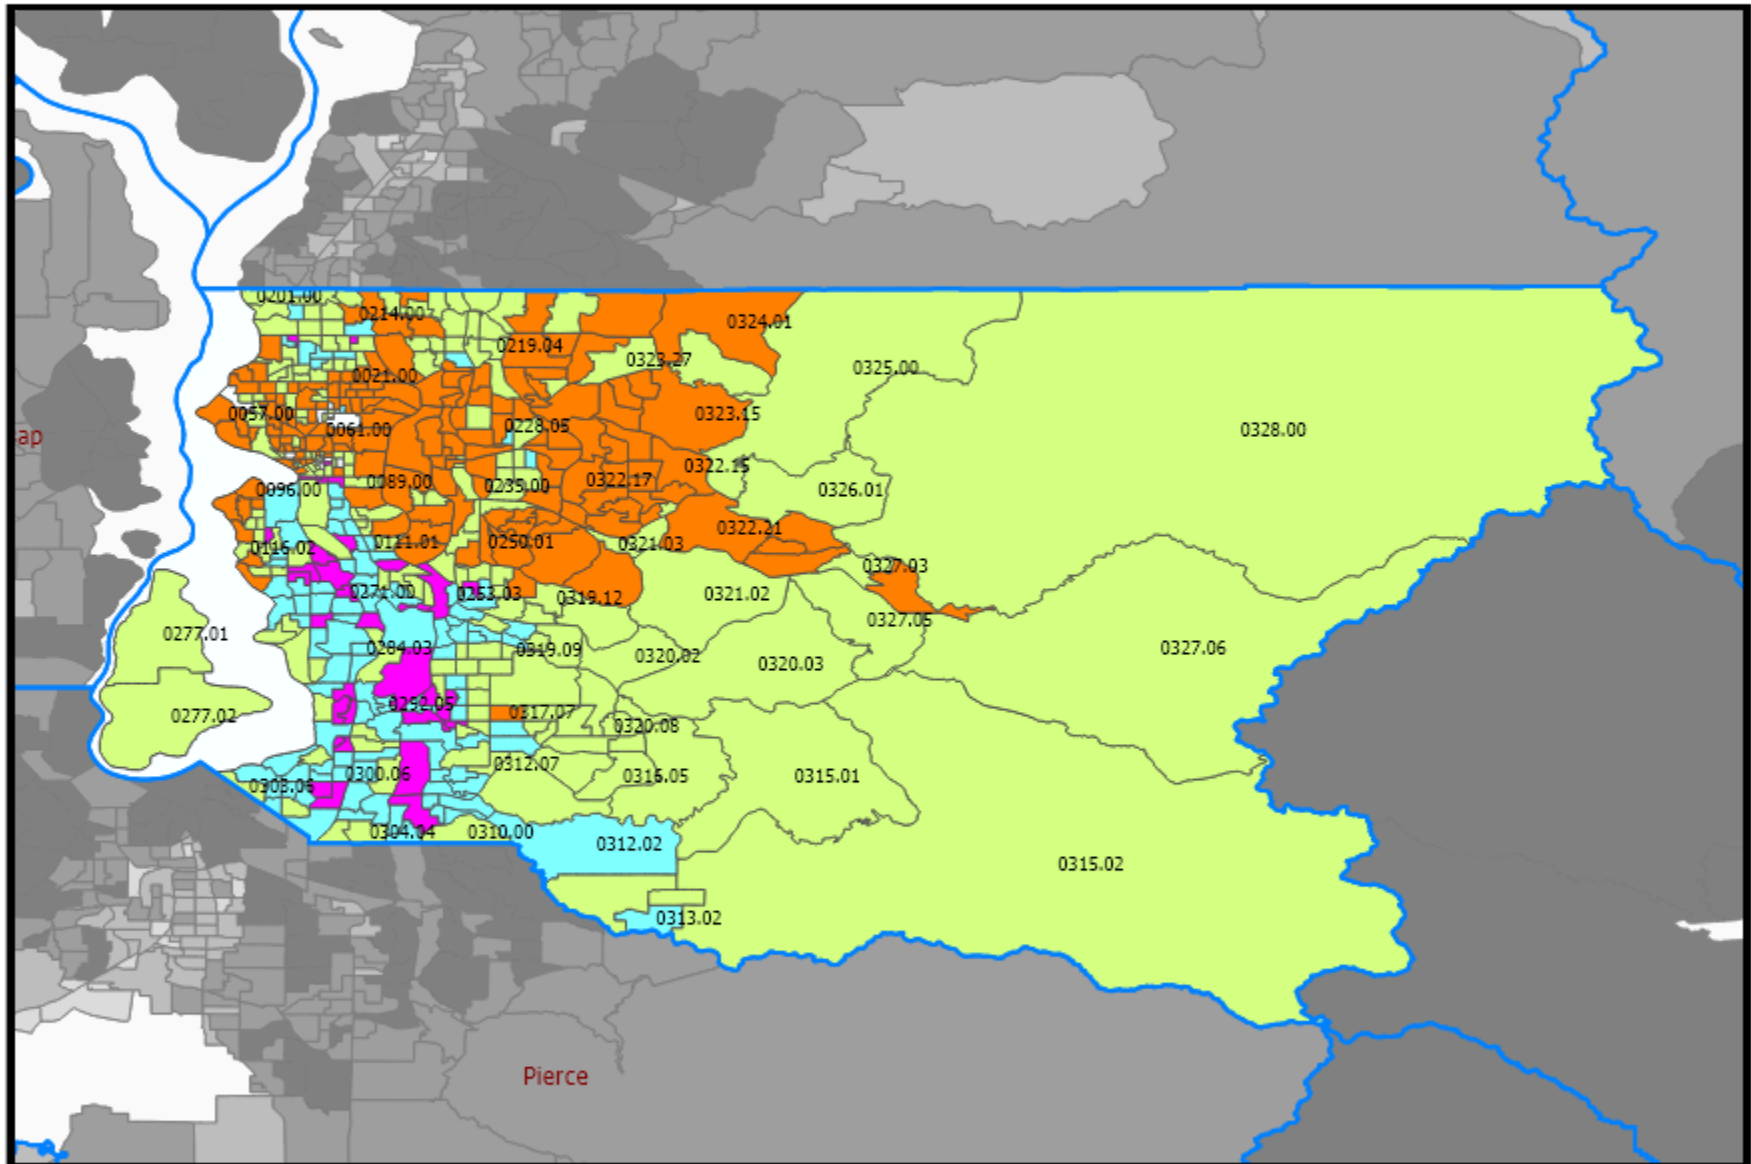

# 2026 Seattle-Bellevue-Kent WA MSA

## Map Legend

 Counties

 States

### Census Tracts (Inside) - Tract Income ...

 0 - Income Not Available

 1 - Low Income

 2 - Moderate Income

 3 - Middle Income

 4 - Upper Income

### Census Tracts (Outside) - Tract Income ...

 0 - Income Not Available

 1 - Low Income

 2 - Moderate Income

 3 - Middle Income

 4 - Upper Income