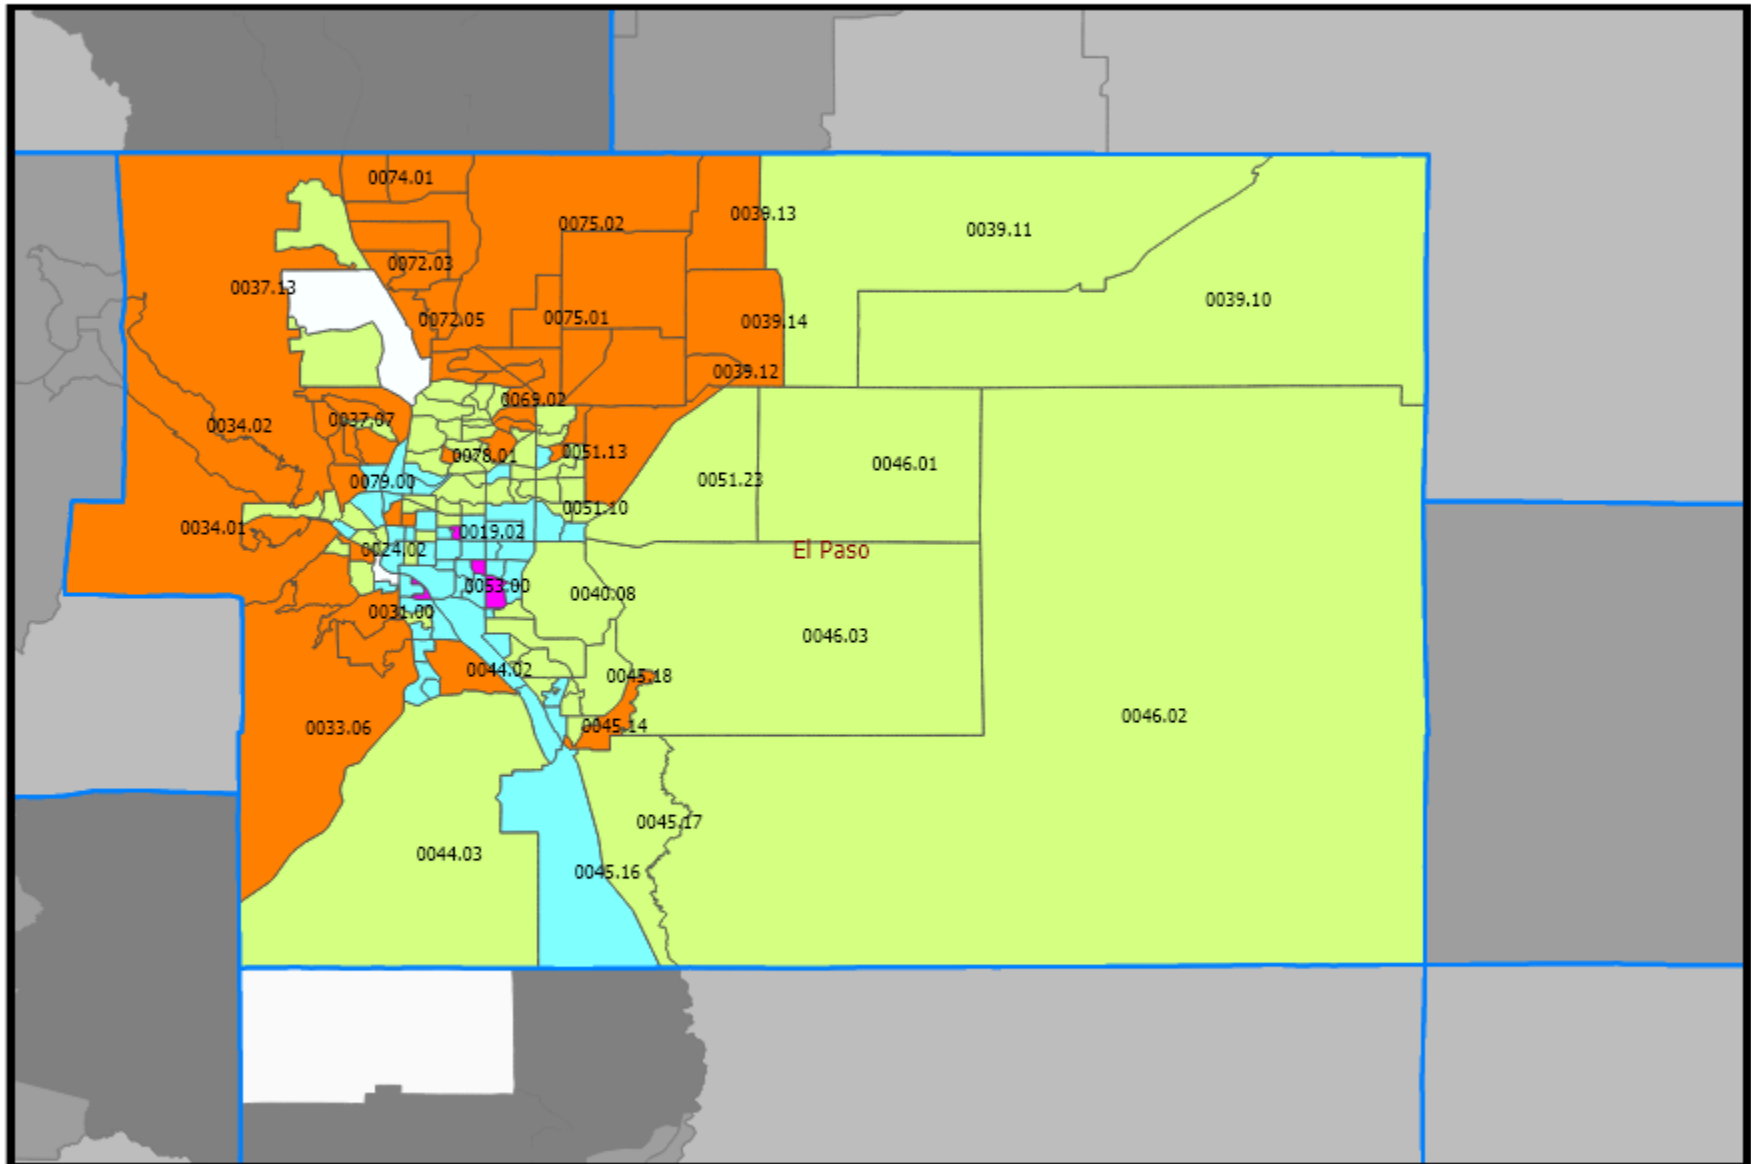

2026 Colorado Springs CO MSA

Map Legend

 Counties

 States

Census Tracts (Inside) - Tract Income ...

 0 - Income Not Available

 1 - Low Income

 2 - Moderate Income

 3 - Middle Income

 4 - Upper Income

Census Tracts (Outside) - Tract Income ...

 0 - Income Not Available

 1 - Low Income

 2 - Moderate Income

 3 - Middle Income

 4 - Upper Income