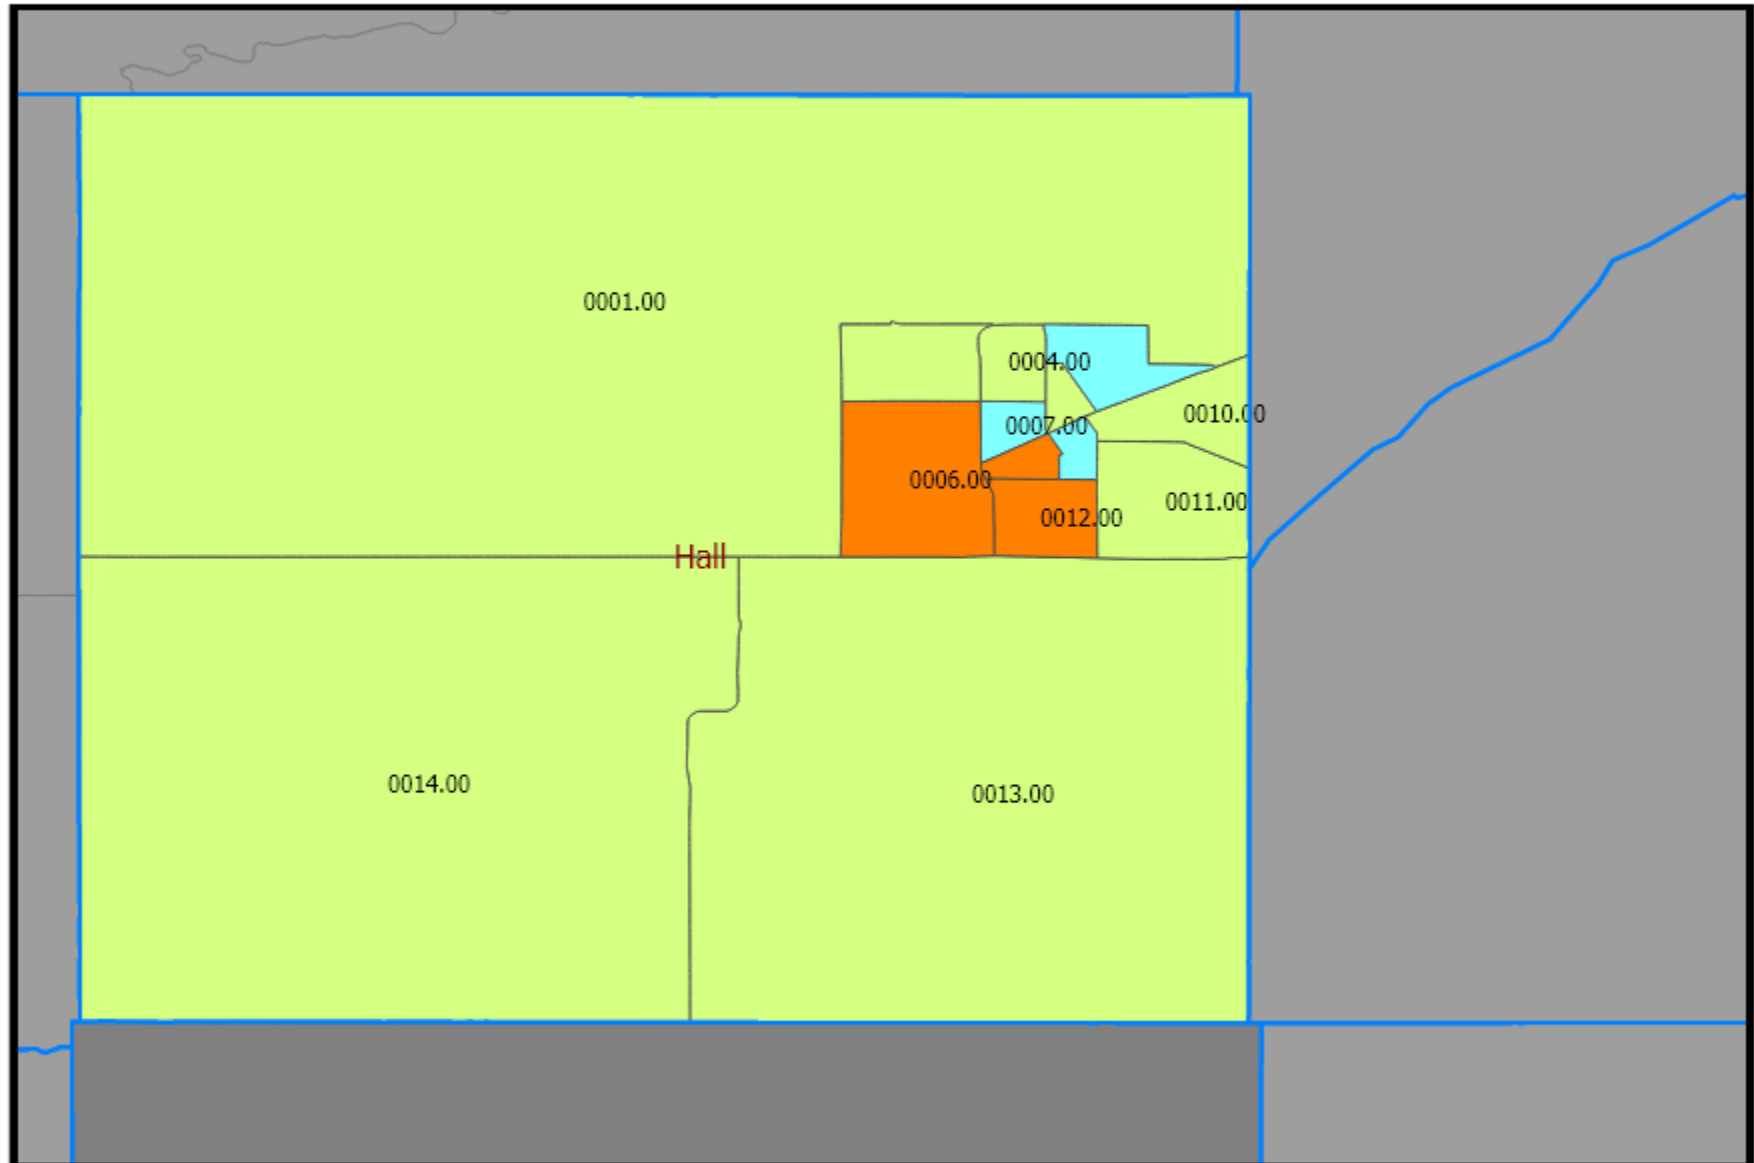

2026 Grand Island NE MSA

Map Legend

 Counties

 States

Census Tracts (Inside) - Tract Income ...

 0 - Income Not Available

 1 - Low Income

 2 - Moderate Income

 3 - Middle Income

 4 - Upper Income

Census Tracts (Outside) - Tract Income ...

 0 - Income Not Available

 1 - Low Income

 2 - Moderate Income

 3 - Middle Income

 4 - Upper Income