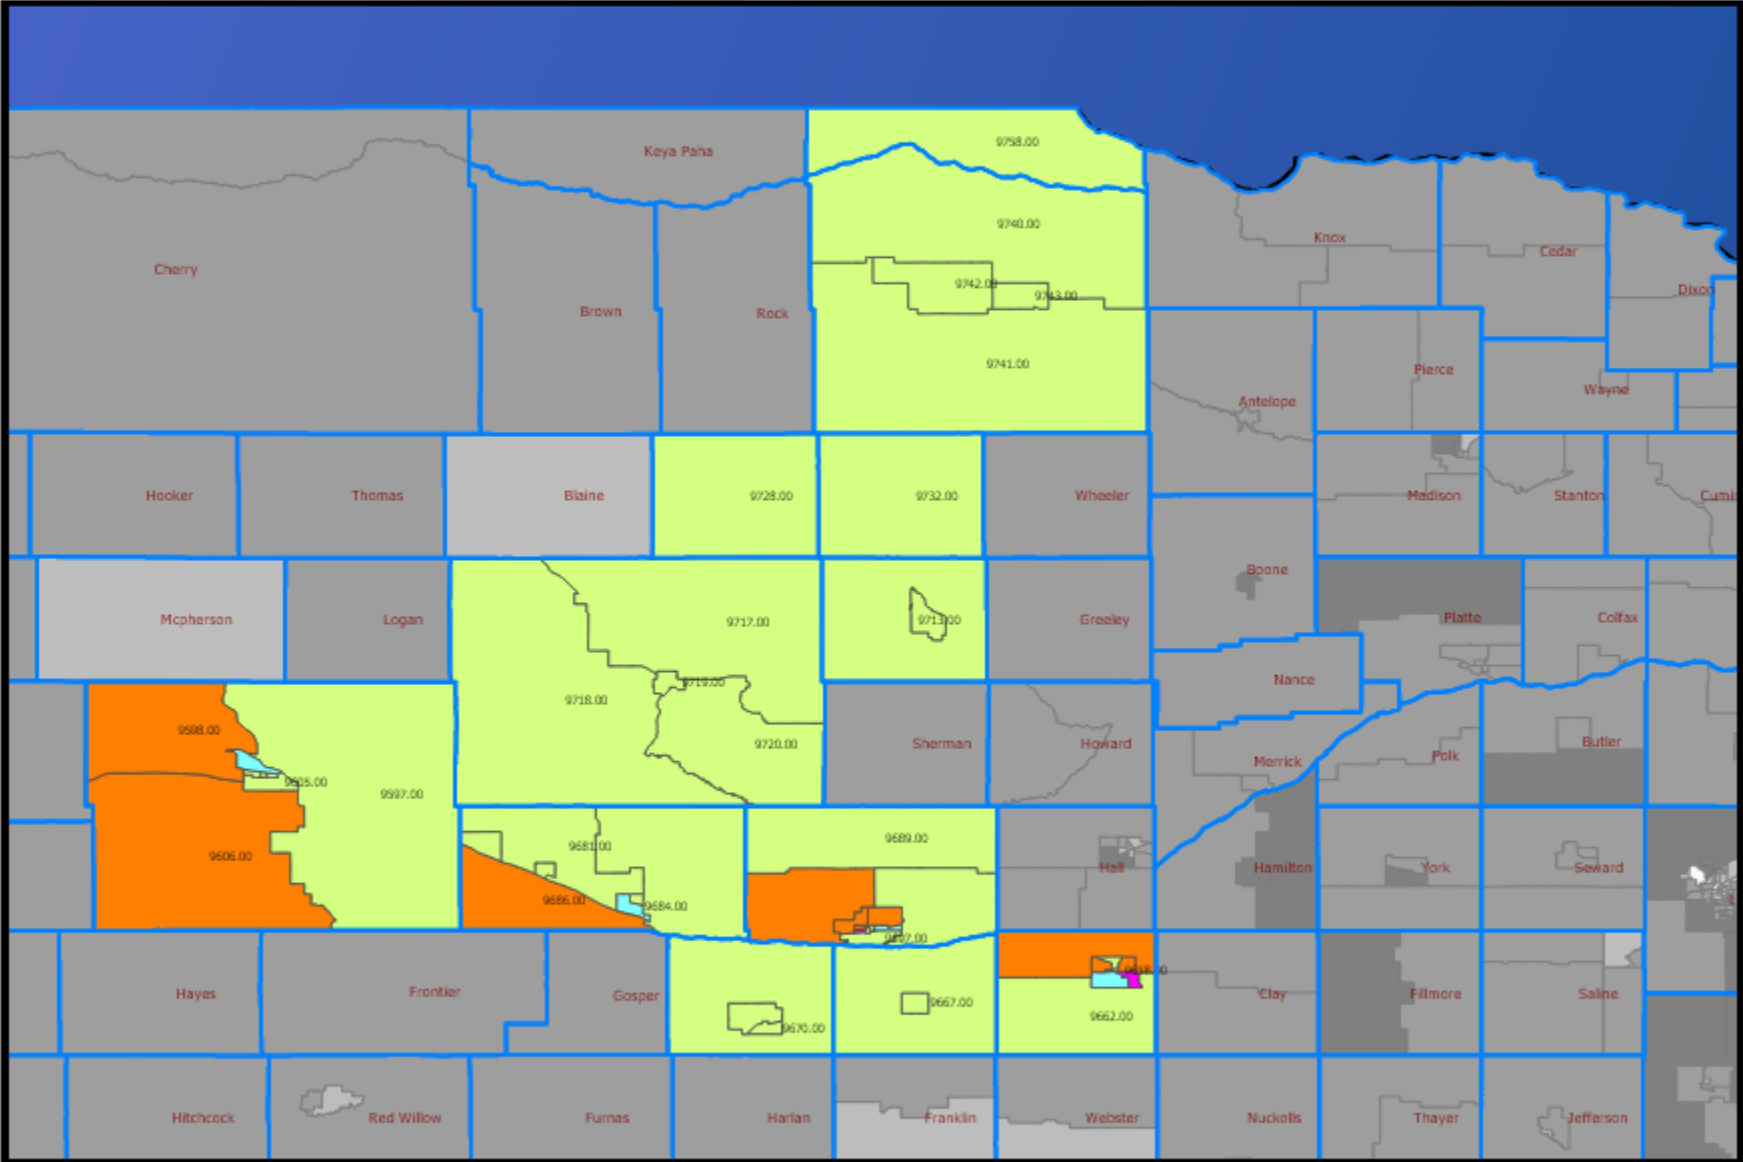

2026 Central Nebraska

Map Legend

 Counties

 States

Census Tracts (Inside) - Tract Income ...

 0 - Income Not Available

 1 - Low Income

 2 - Moderate Income

 3 - Middle Income

 4 - Upper Income

Census Tracts (Outside) - Tract Income ...

 0 - Income Not Available

 1 - Low Income

 2 - Moderate Income

 3 - Middle Income

 4 - Upper Income