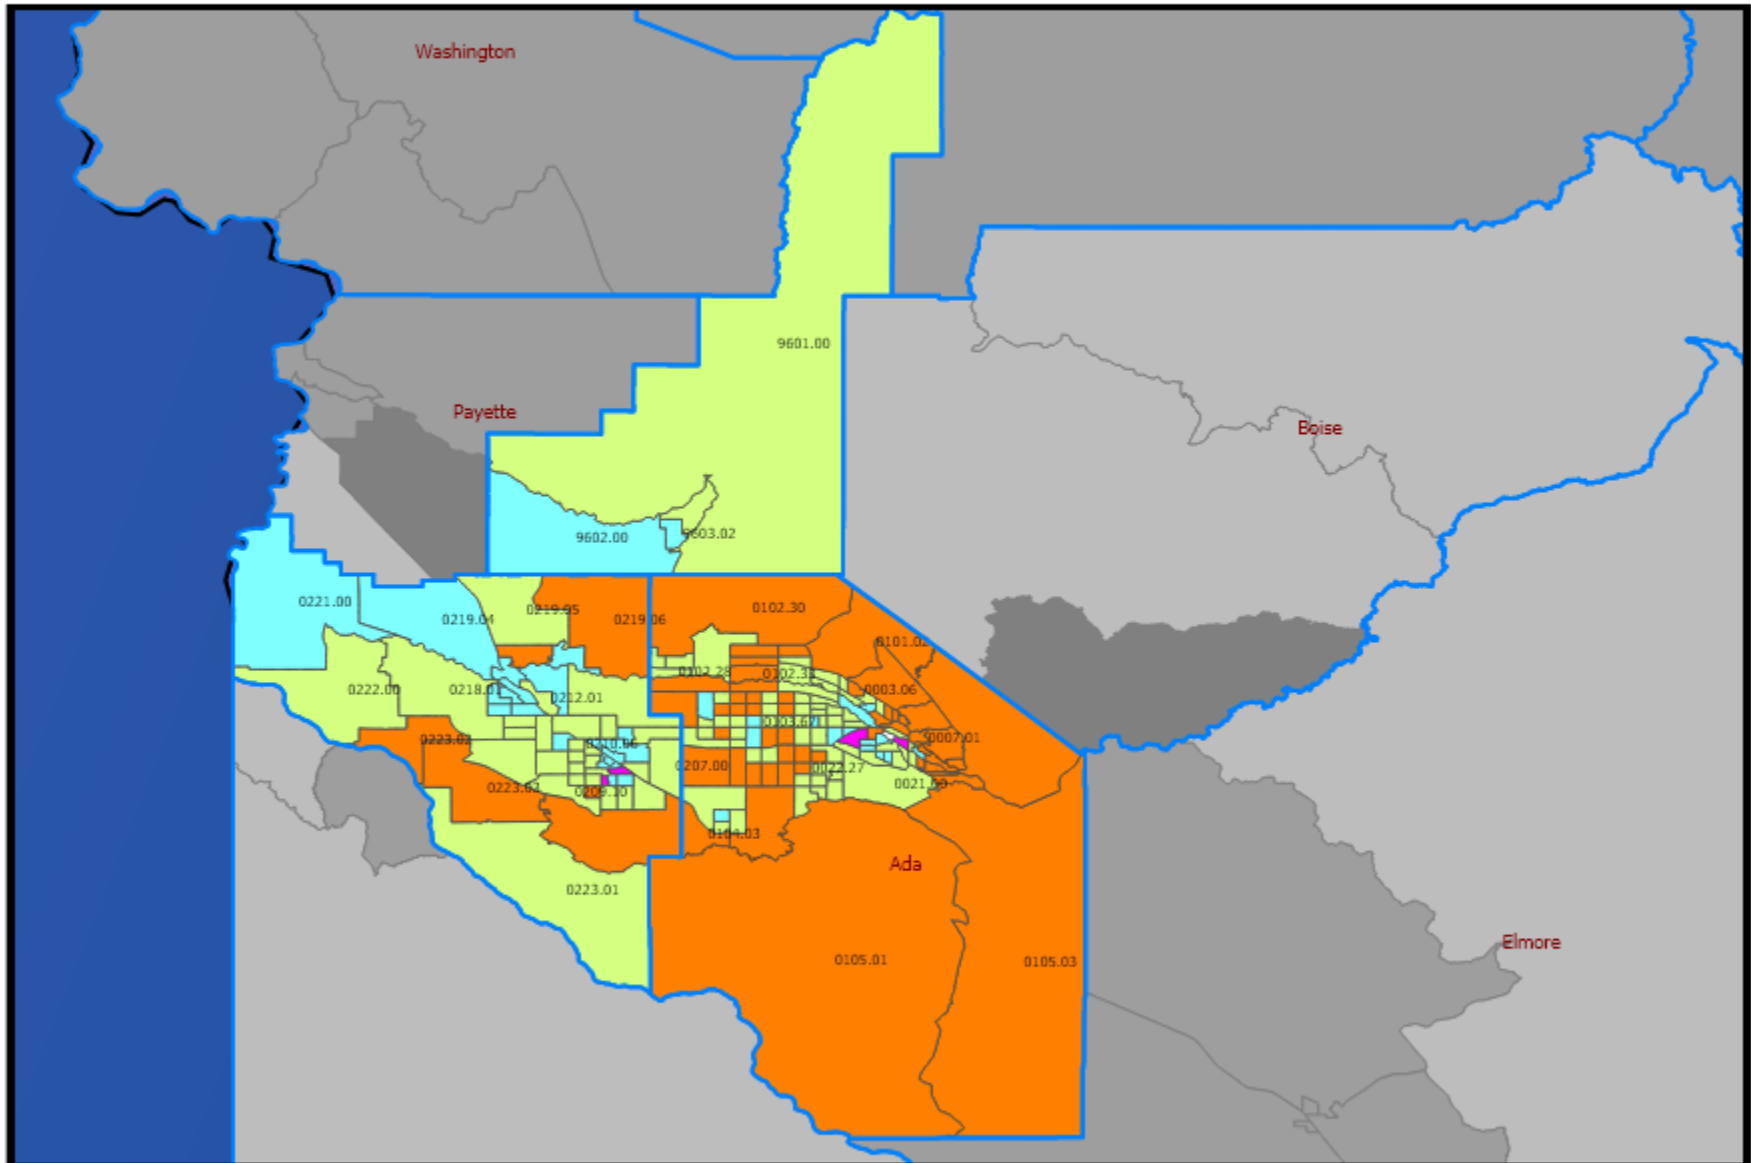

2026 Boise City ID MSA

Map Legend

 Counties

 States

Census Tracts (Inside) - Tract Income ...

 0 - Income Not Available

 1 - Low Income

 2 - Moderate Income

 3 - Middle Income

 4 - Upper Income

Census Tracts (Outside) - Tract Income ...

 0 - Income Not Available

 1 - Low Income

 2 - Moderate Income

 3 - Middle Income

 4 - Upper Income