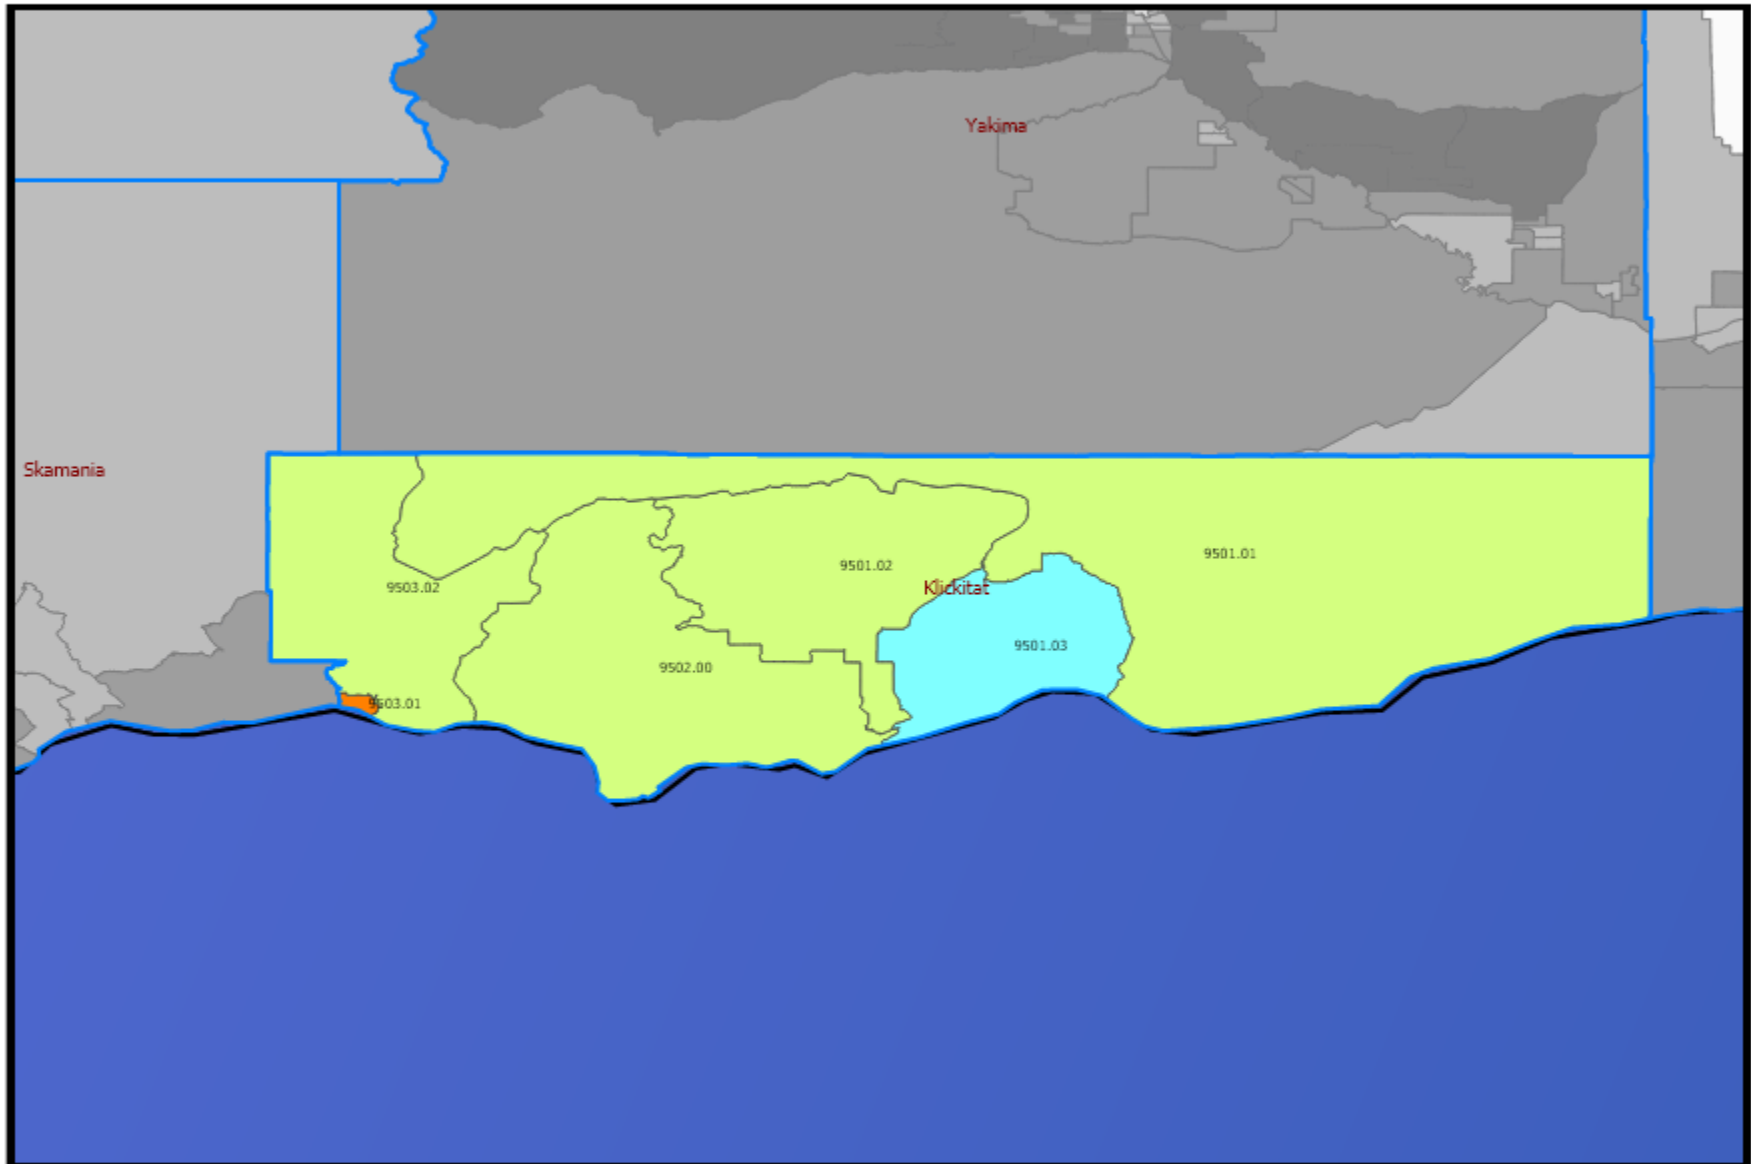

2026 Klickitat County WA

Map Legend

 Counties

 States

Census Tracts (Inside) - Tract Income ...

 0 - Income Not Available

 1 - Low Income

 2 - Moderate Income

 3 - Middle Income

 4 - Upper Income

Census Tracts (Outside) - Tract Income ...

 0 - Income Not Available

 1 - Low Income

 2 - Moderate Income

 3 - Middle Income

 4 - Upper Income