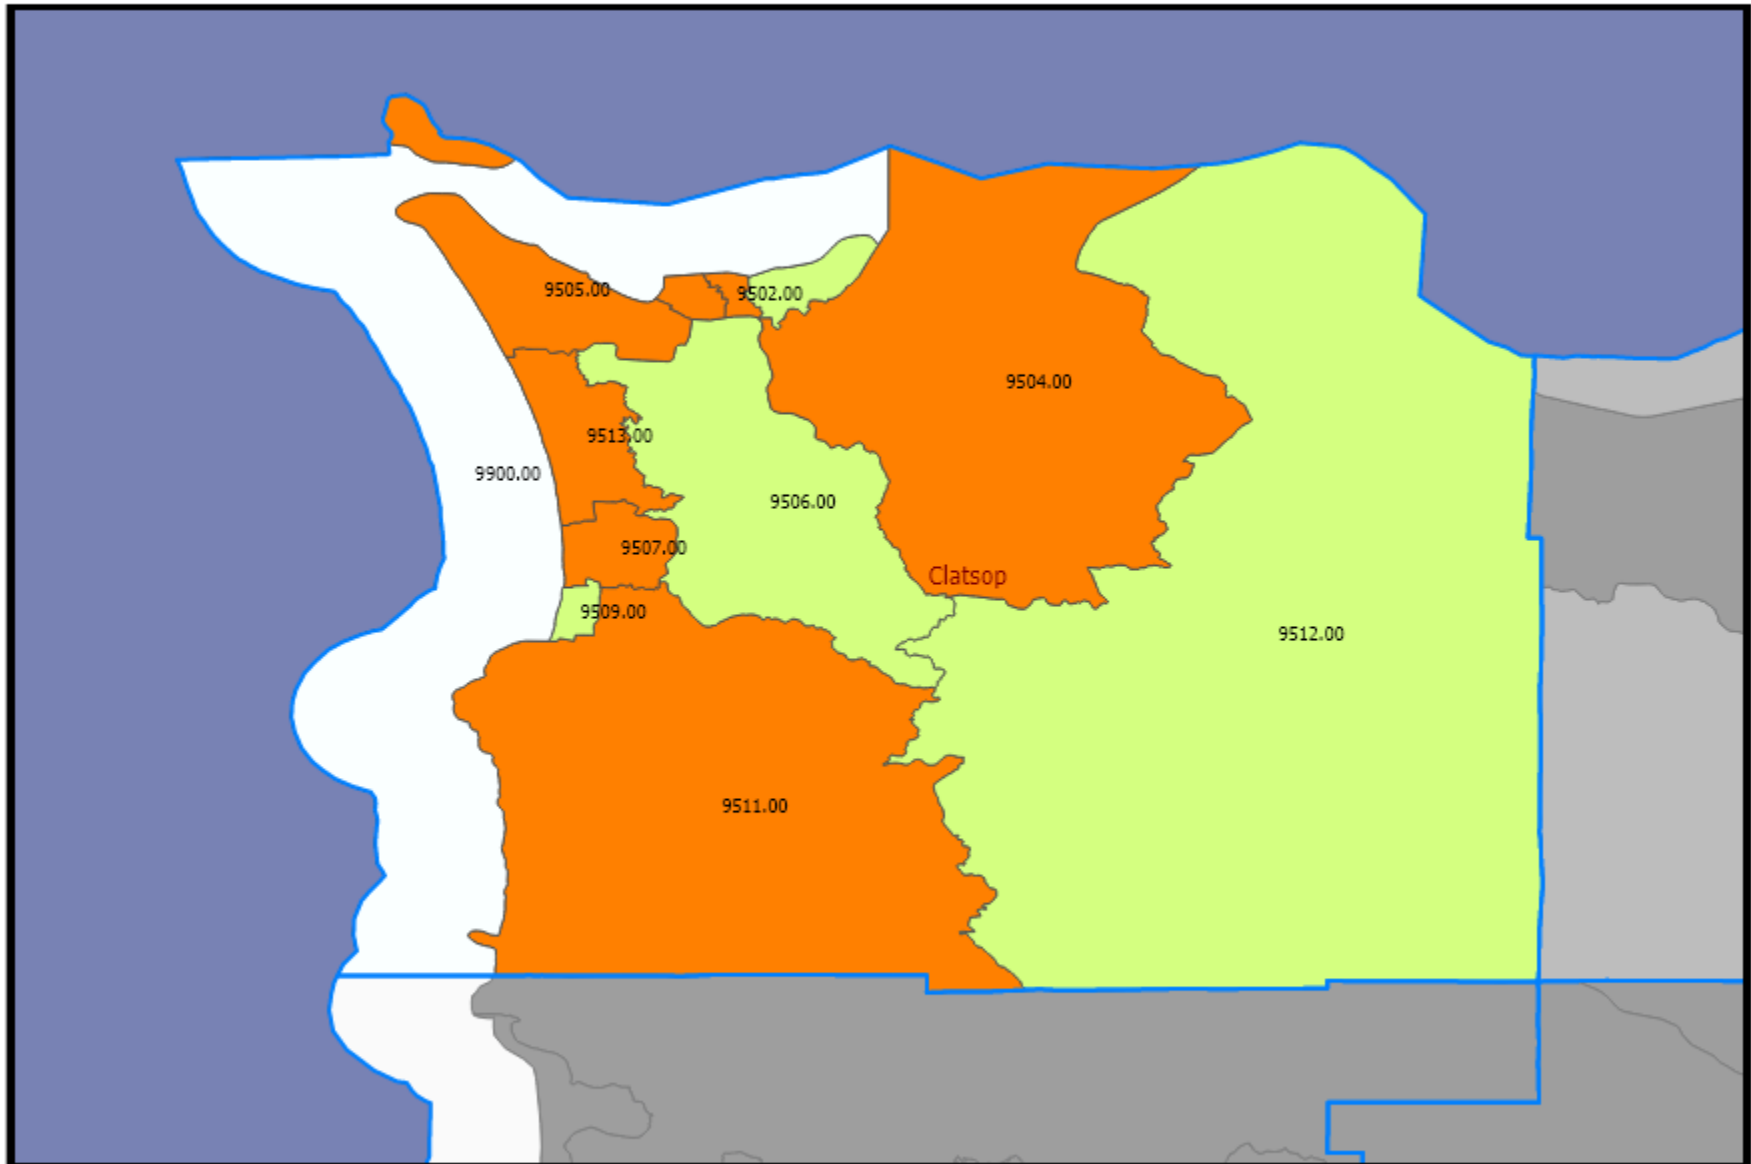

2026 Clatsop County OR

Map Legend

 Counties

 States

Census Tracts (Inside) - Tract Income ...

 0 - Income Not Available

 1 - Low Income

 2 - Moderate Income

 3 - Middle Income

 4 - Upper Income

Census Tracts (Outside) - Tract Income ...

 0 - Income Not Available

 1 - Low Income

 2 - Moderate Income

 3 - Middle Income

 4 - Upper Income