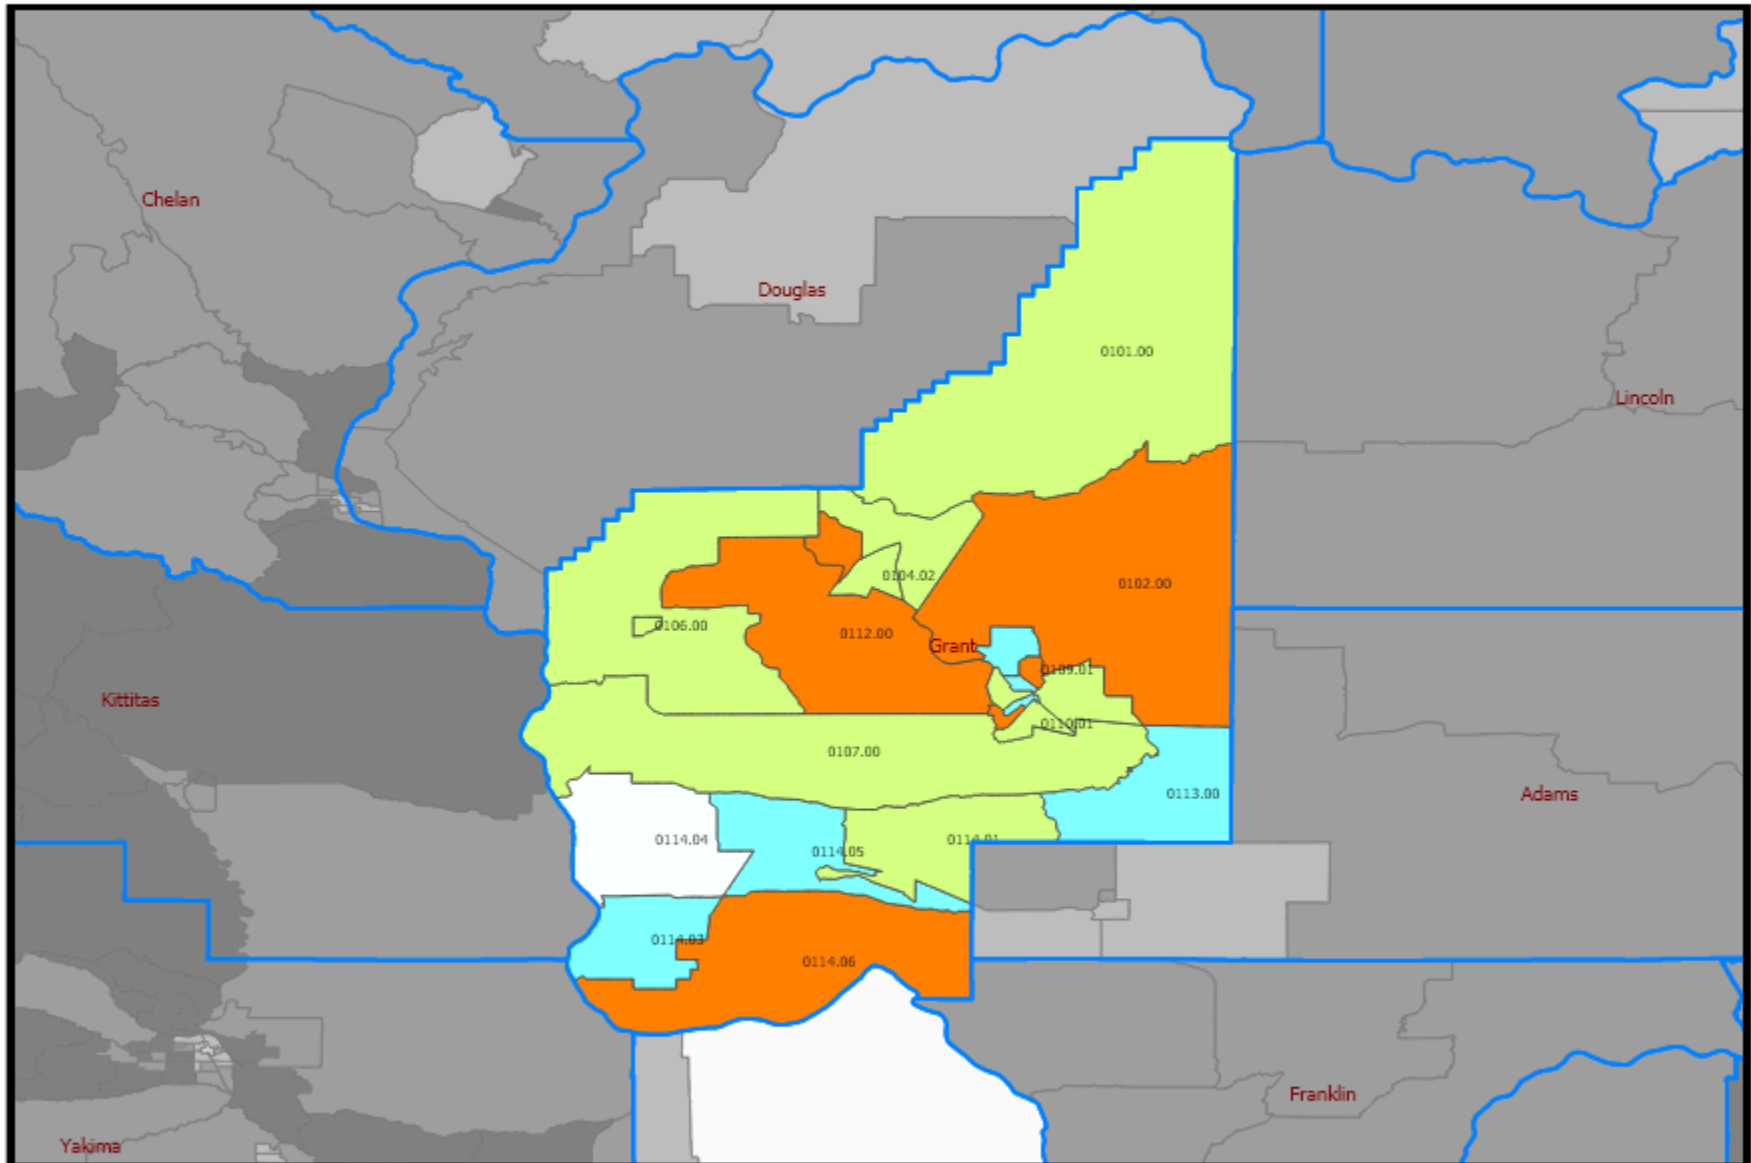

2026 Grant County WA

Map Legend

 Counties

 States

Census Tracts (Inside) - Tract Income ...

 0 - Income Not Available

 1 - Low Income

 2 - Moderate Income

 3 - Middle Income

 4 - Upper Income

Census Tracts (Outside) - Tract Income ...

 0 - Income Not Available

 1 - Low Income

 2 - Moderate Income

 3 - Middle Income

 4 - Upper Income