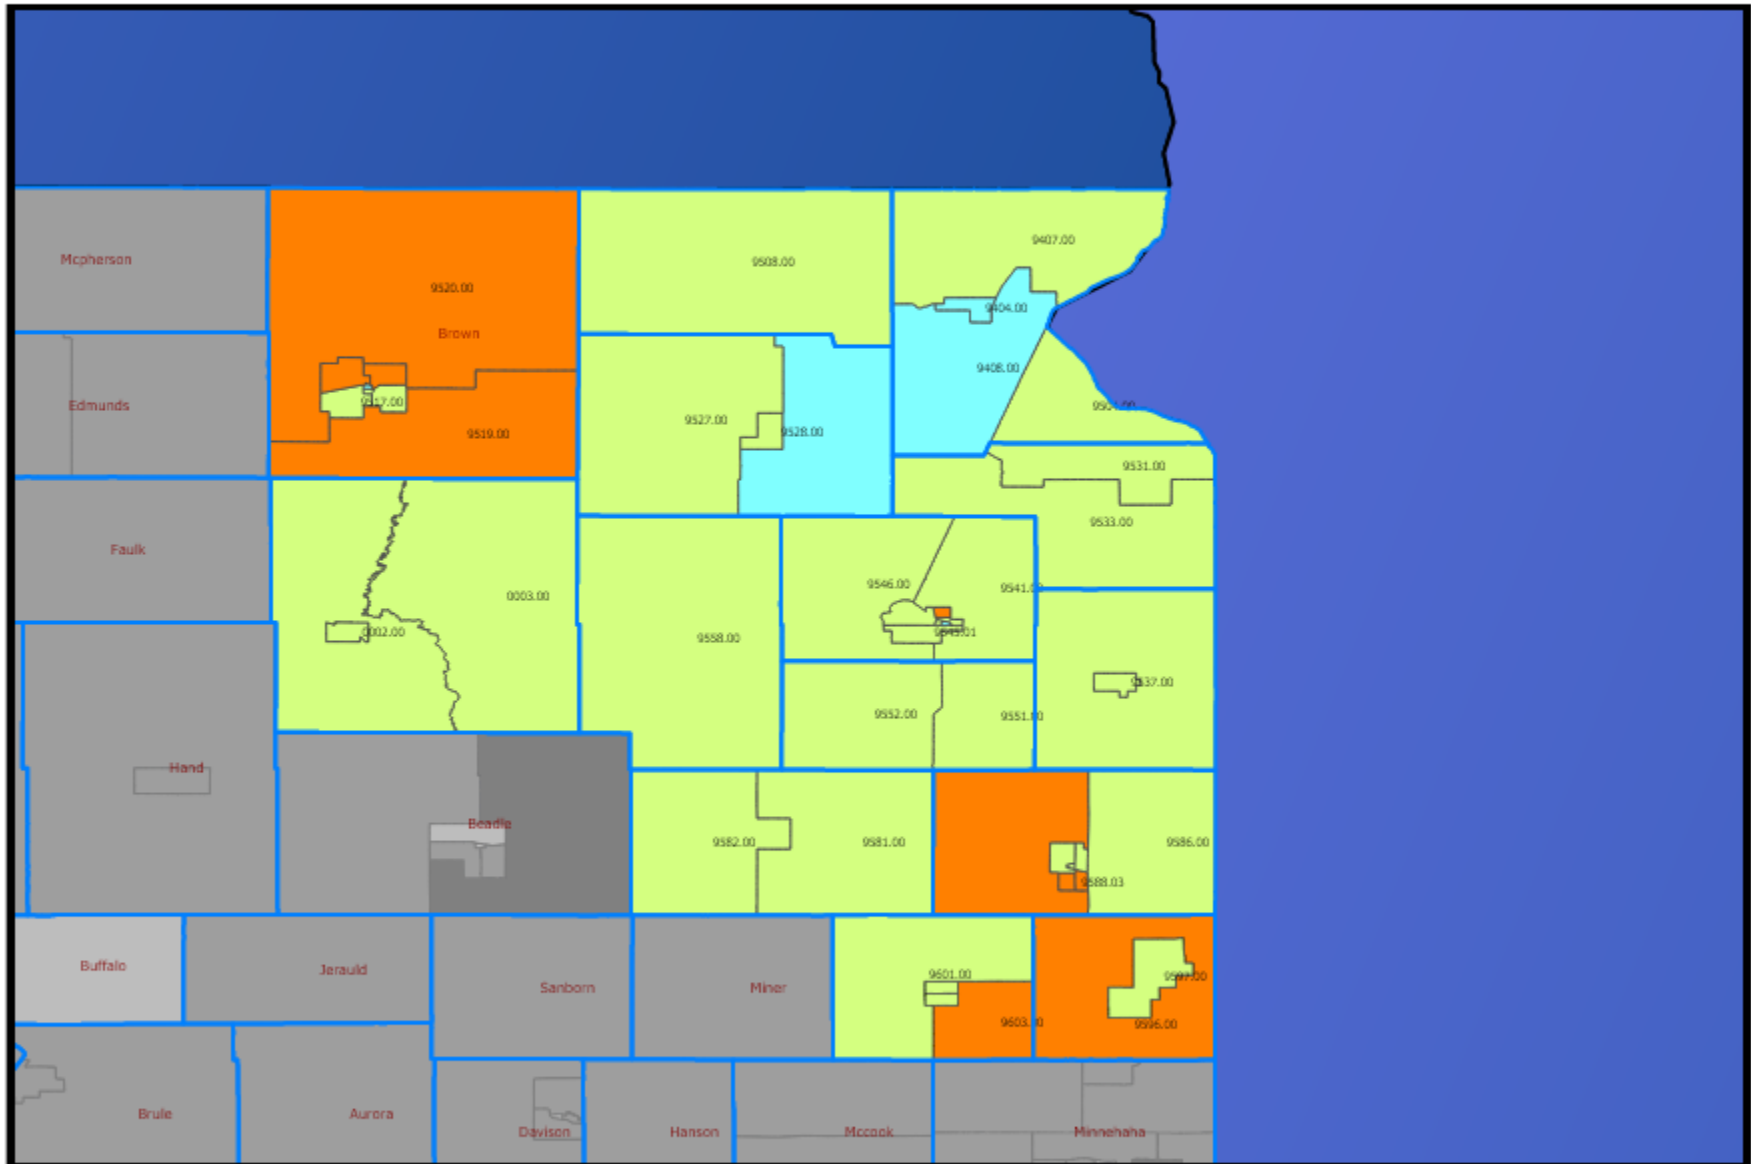

# 2026 Northeast South Dakota

## Map Legend

 Counties

 States

### Census Tracts (Inside) - Tract Income ...

 0 - Income Not Available

 1 - Low Income

 2 - Moderate Income

 3 - Middle Income

 4 - Upper Income

### Census Tracts (Outside) - Tract Income ...

 0 - Income Not Available

 1 - Low Income

 2 - Moderate Income

 3 - Middle Income

 4 - Upper Income