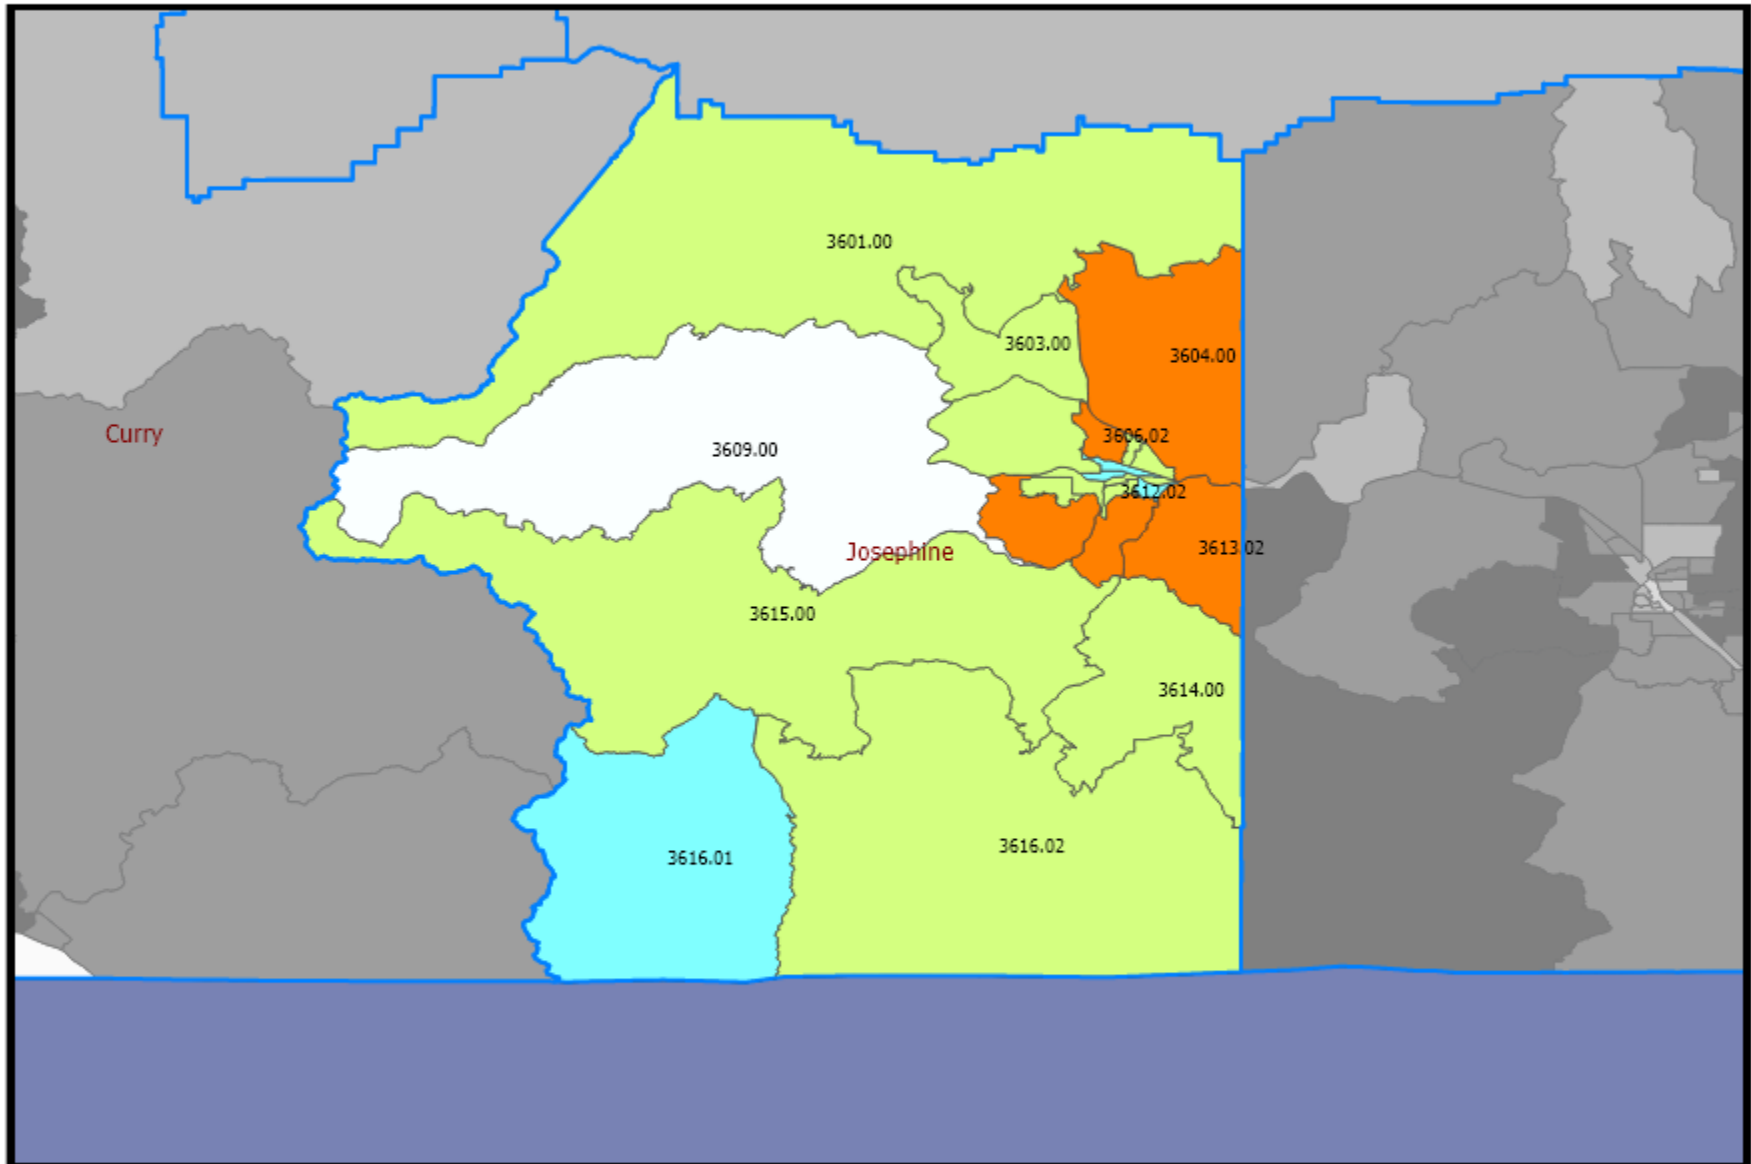

# 2026 Grants Pass OR MSA

## Map Legend

 Counties

 States

### Census Tracts (Inside) - Tract Income ...

 0 - Income Not Available

 1 - Low Income

 2 - Moderate Income

 3 - Middle Income

 4 - Upper Income

### Census Tracts (Outside) - Tract Income ...

 0 - Income Not Available

 1 - Low Income

 2 - Moderate Income

 3 - Middle Income

 4 - Upper Income