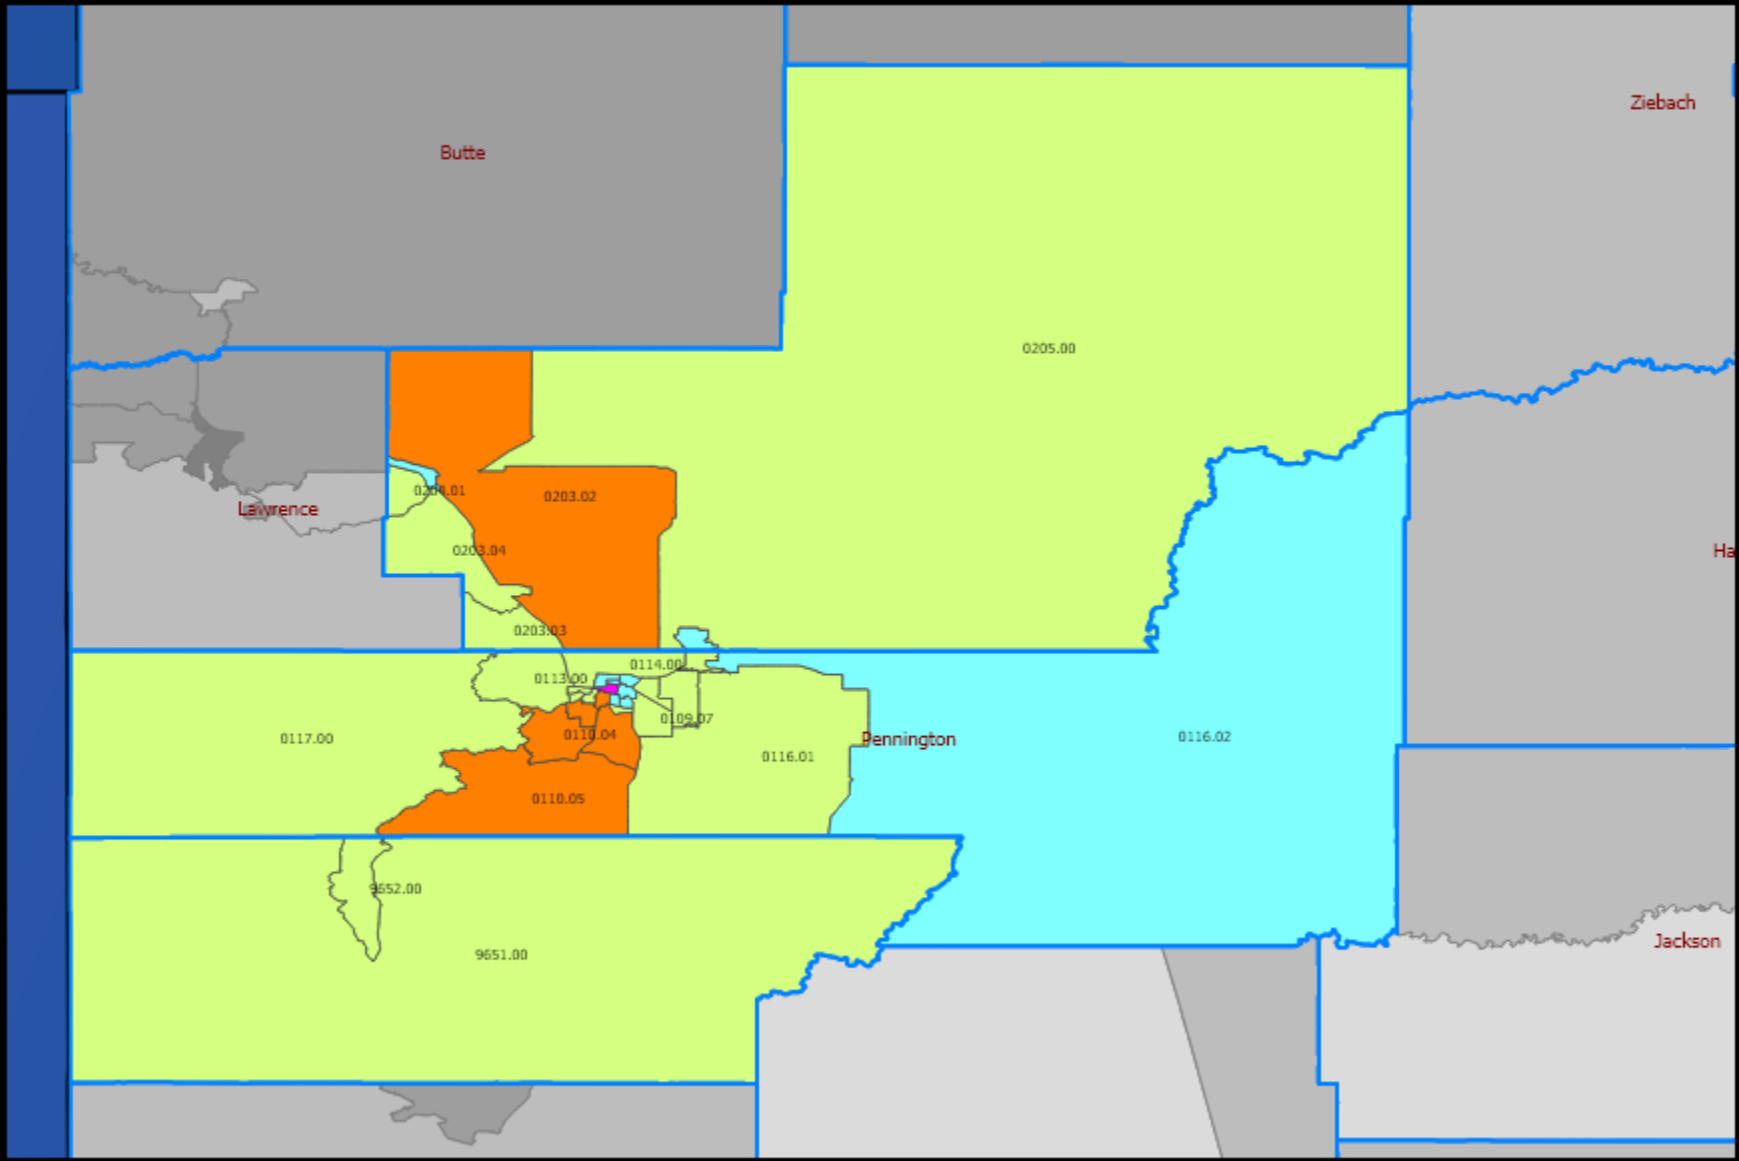

2026 Rapid City SD MSA

Map Legend

 Counties

 States

Census Tracts (Inside) - Tract Income ...

 0 - Income Not Available

 1 - Low Income

 2 - Moderate Income

 3 - Middle Income

 4 - Upper Income

Census Tracts (Outside) - Tract Income ...

 0 - Income Not Available

 1 - Low Income

 2 - Moderate Income

 3 - Middle Income

 4 - Upper Income