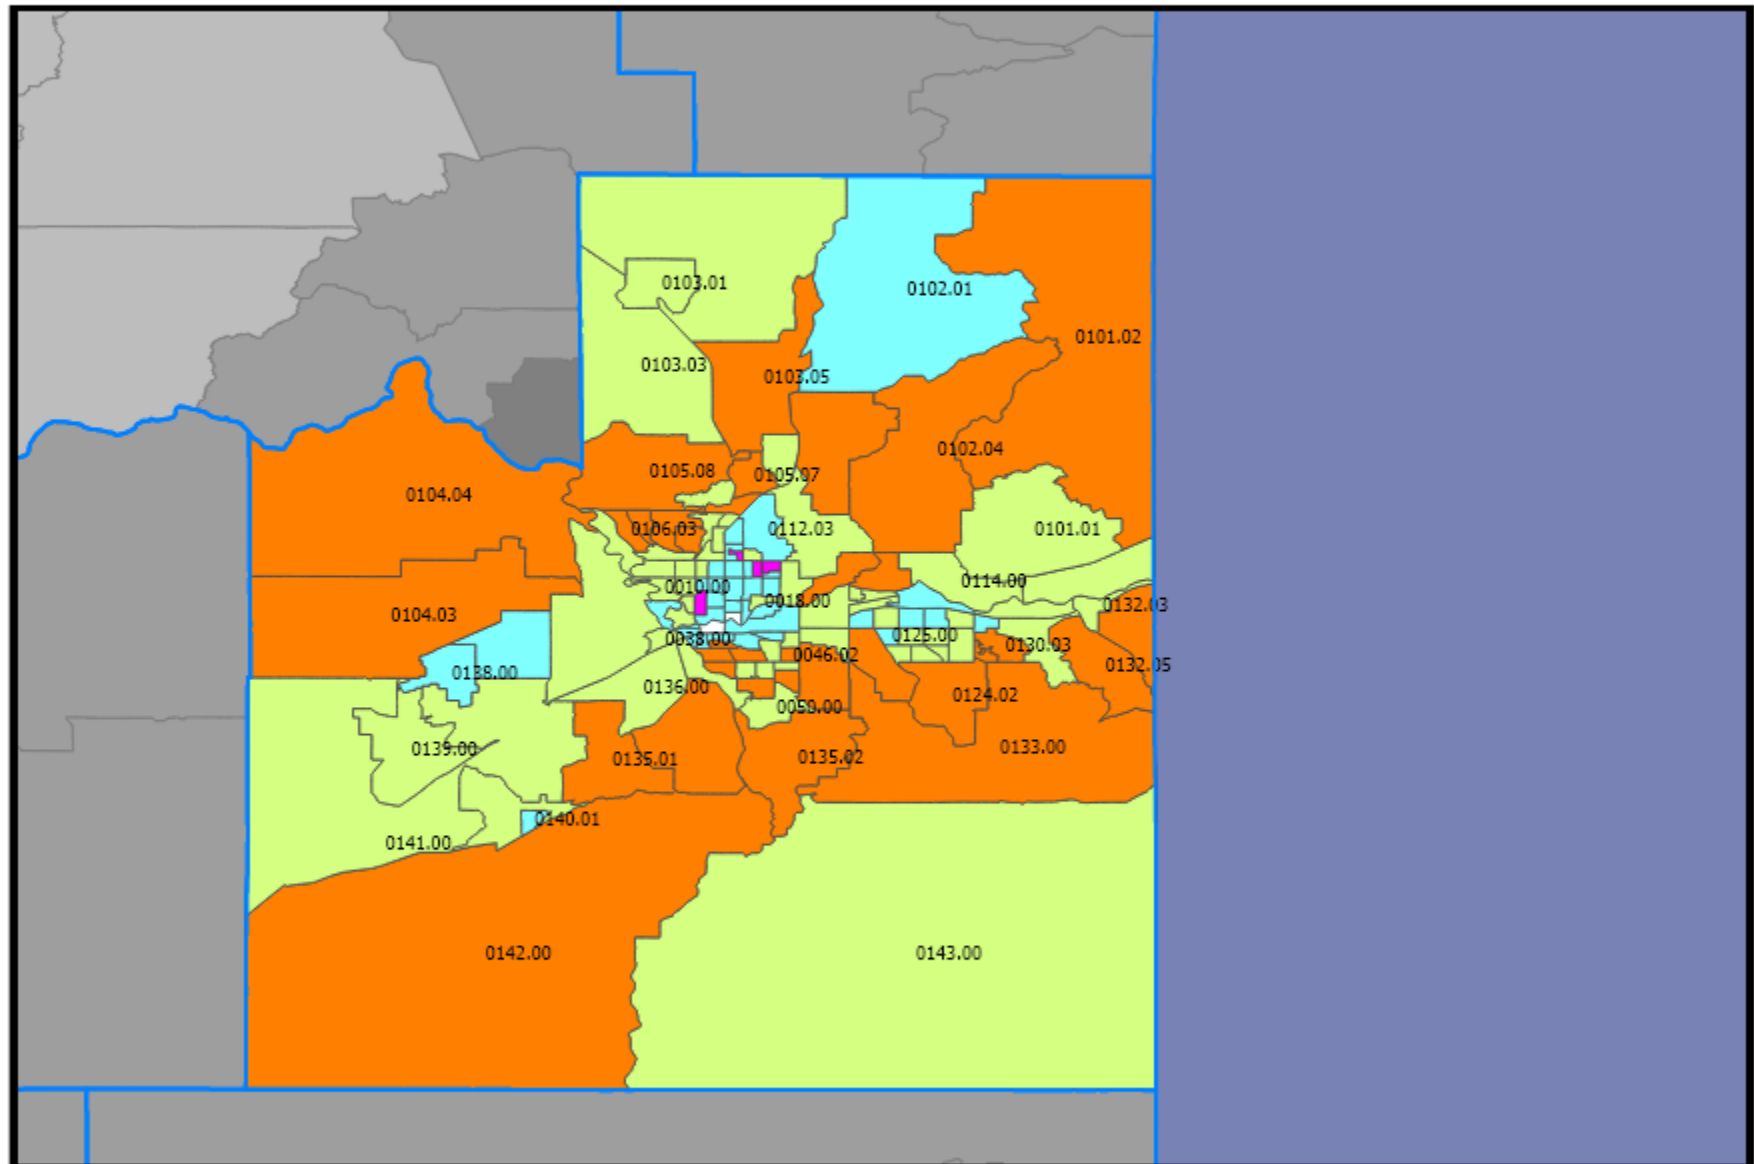

# 2026 Spokane-Spokane Valley, WA MSA

## Map Legend

 Counties

 States

### Census Tracts (Inside) - Tract Income ...

 0 - Income Not Available

 1 - Low Income

 2 - Moderate Income

 3 - Middle Income

 4 - Upper Income

### Census Tracts (Outside) - Tract Income ...

 0 - Income Not Available

 1 - Low Income

 2 - Moderate Income

 3 - Middle Income

 4 - Upper Income