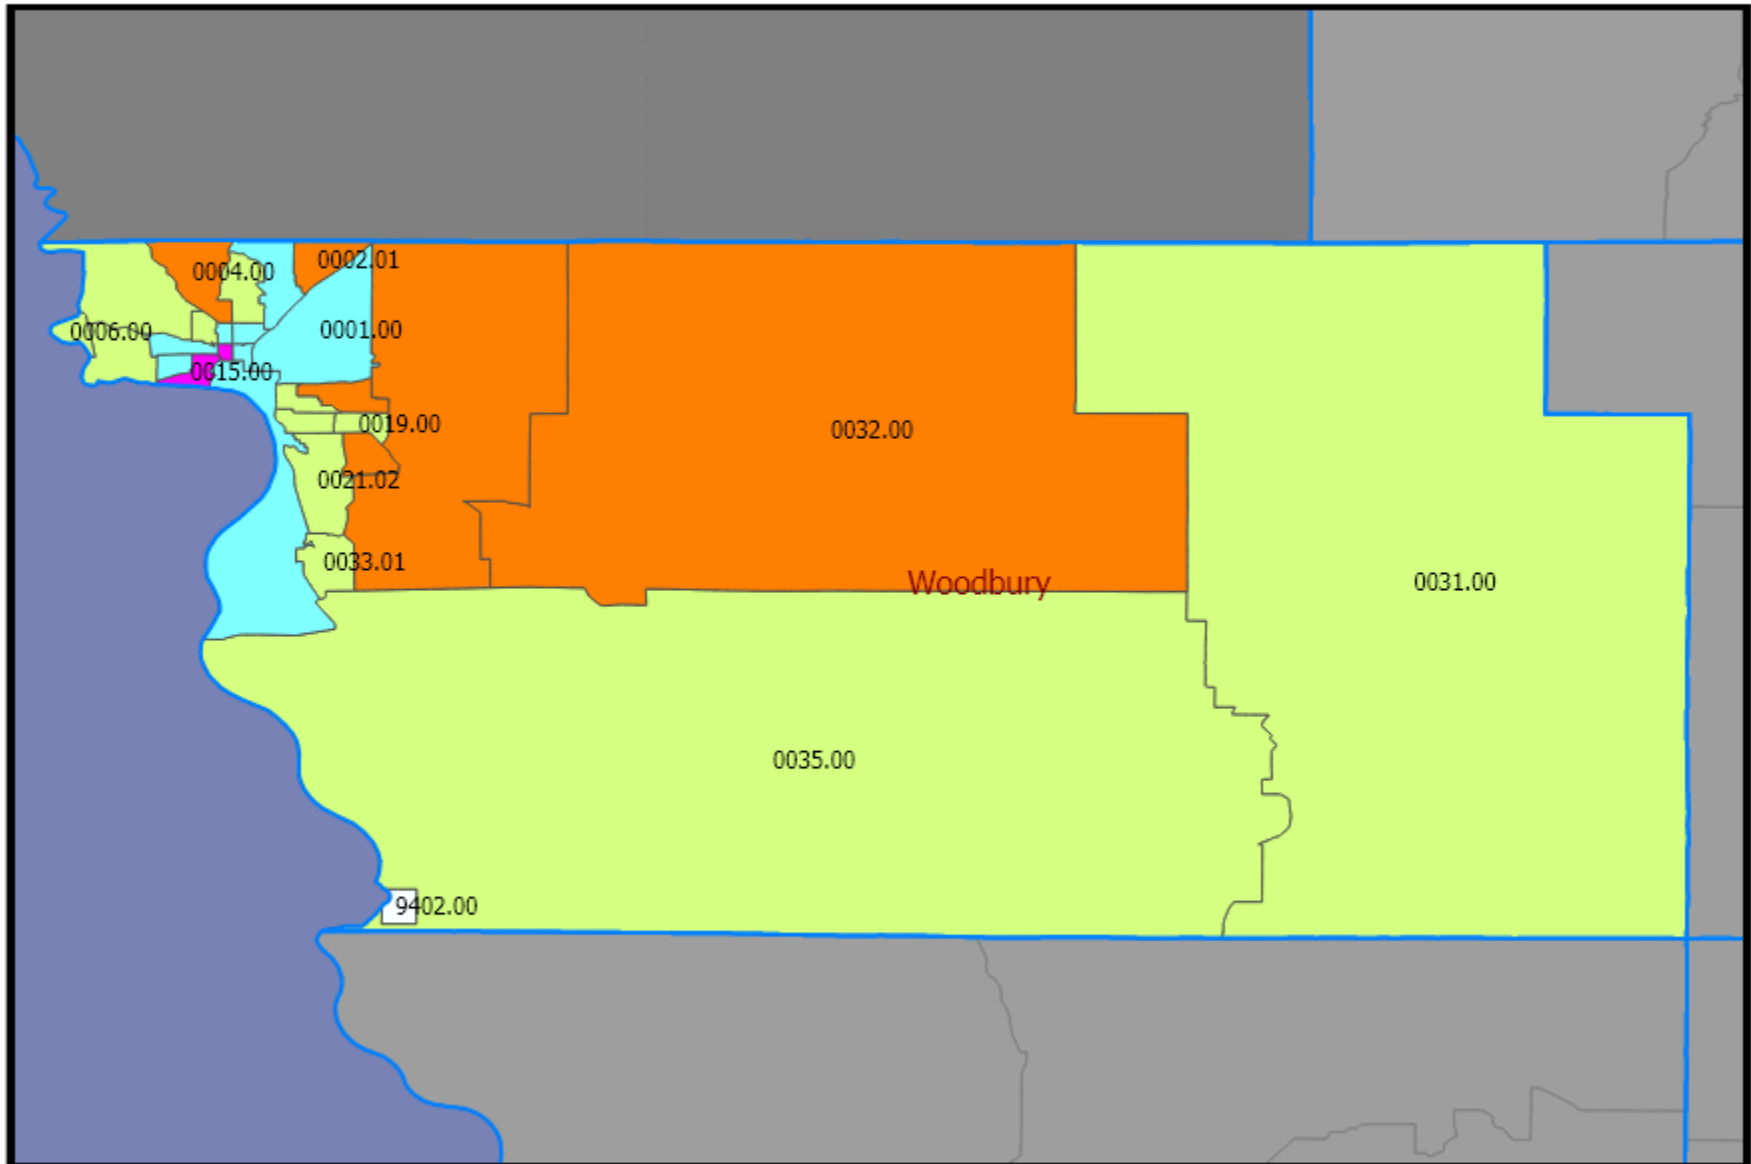

2026 Sioux City IA-NE-SD MSA

Map Legend

 Counties

 States

Census Tracts (Inside) - Tract Income ...

 0 - Income Not Available

 1 - Low Income

 2 - Moderate Income

 3 - Middle Income

 4 - Upper Income

Census Tracts (Outside) - Tract Income ...

 0 - Income Not Available

 1 - Low Income

 2 - Moderate Income

 3 - Middle Income

 4 - Upper Income