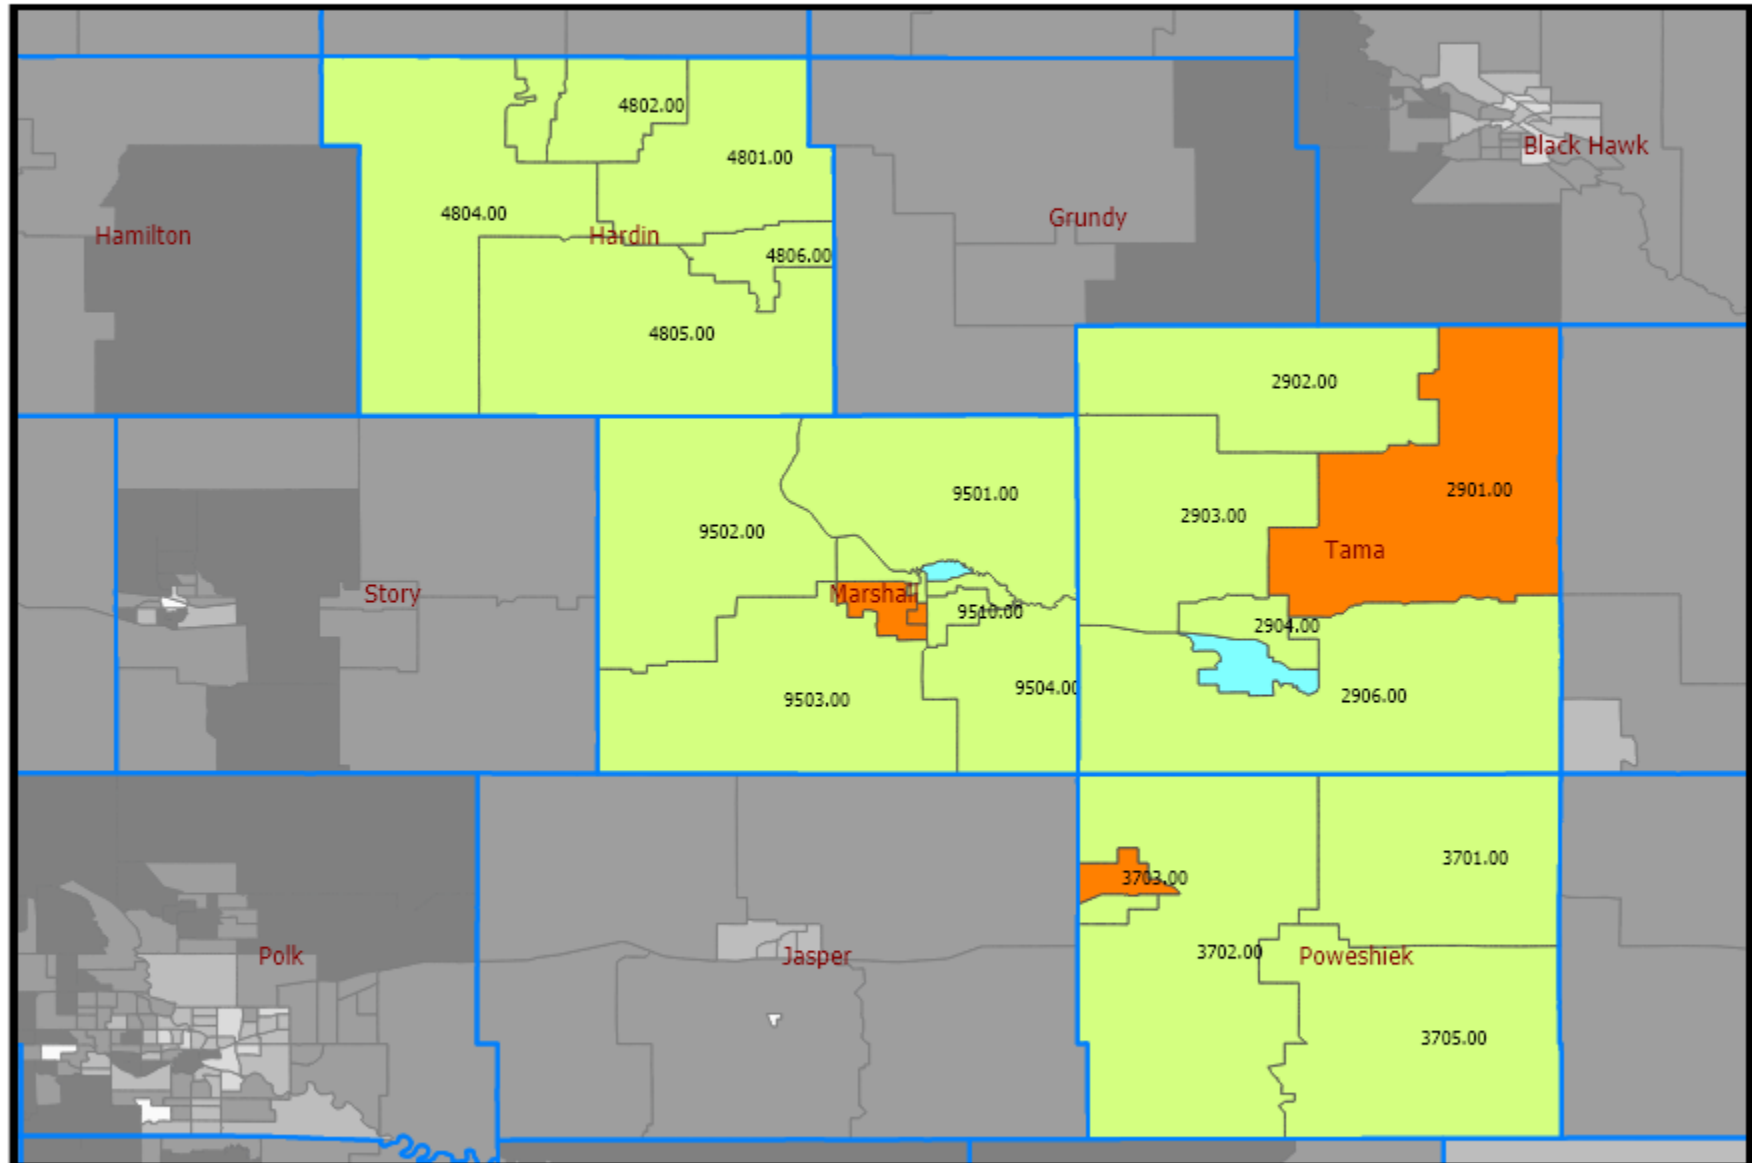

2026 Central Iowa

Map Legend

 Counties

 States

Census Tracts (Inside) - Tract Income ...

 0 - Income Not Available

 1 - Low Income

 2 - Moderate Income

 3 - Middle Income

 4 - Upper Income

Census Tracts (Outside) - Tract Income ...

 0 - Income Not Available

 1 - Low Income

 2 - Moderate Income

 3 - Middle Income

 4 - Upper Income