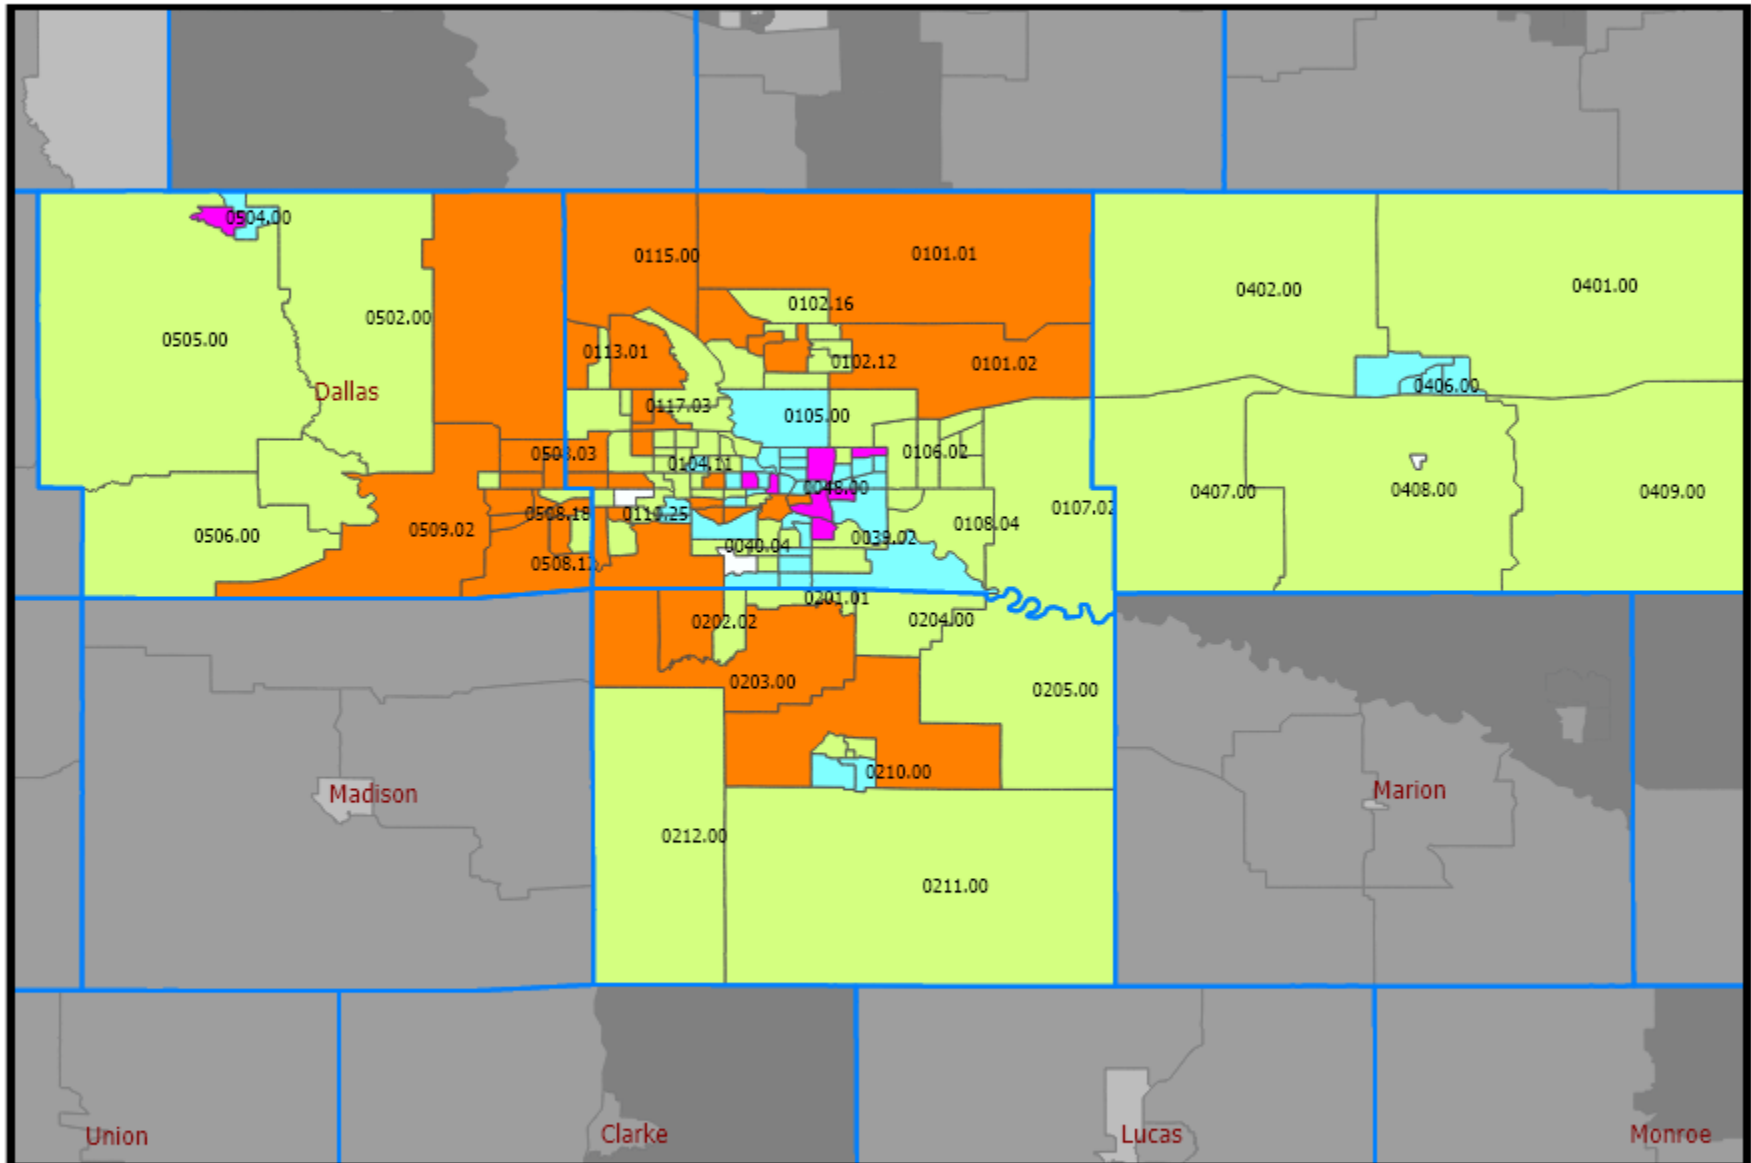

2026 Des Moines-West Des Moines IA MSA

Map Legend

 Counties

 States

Census Tracts (Inside) - Tract Income ...

 0 - Income Not Available

 1 - Low Income

 2 - Moderate Income

 3 - Middle Income

 4 - Upper Income

Census Tracts (Outside) - Tract Income ...

 0 - Income Not Available

 1 - Low Income

 2 - Moderate Income

 3 - Middle Income

 4 - Upper Income