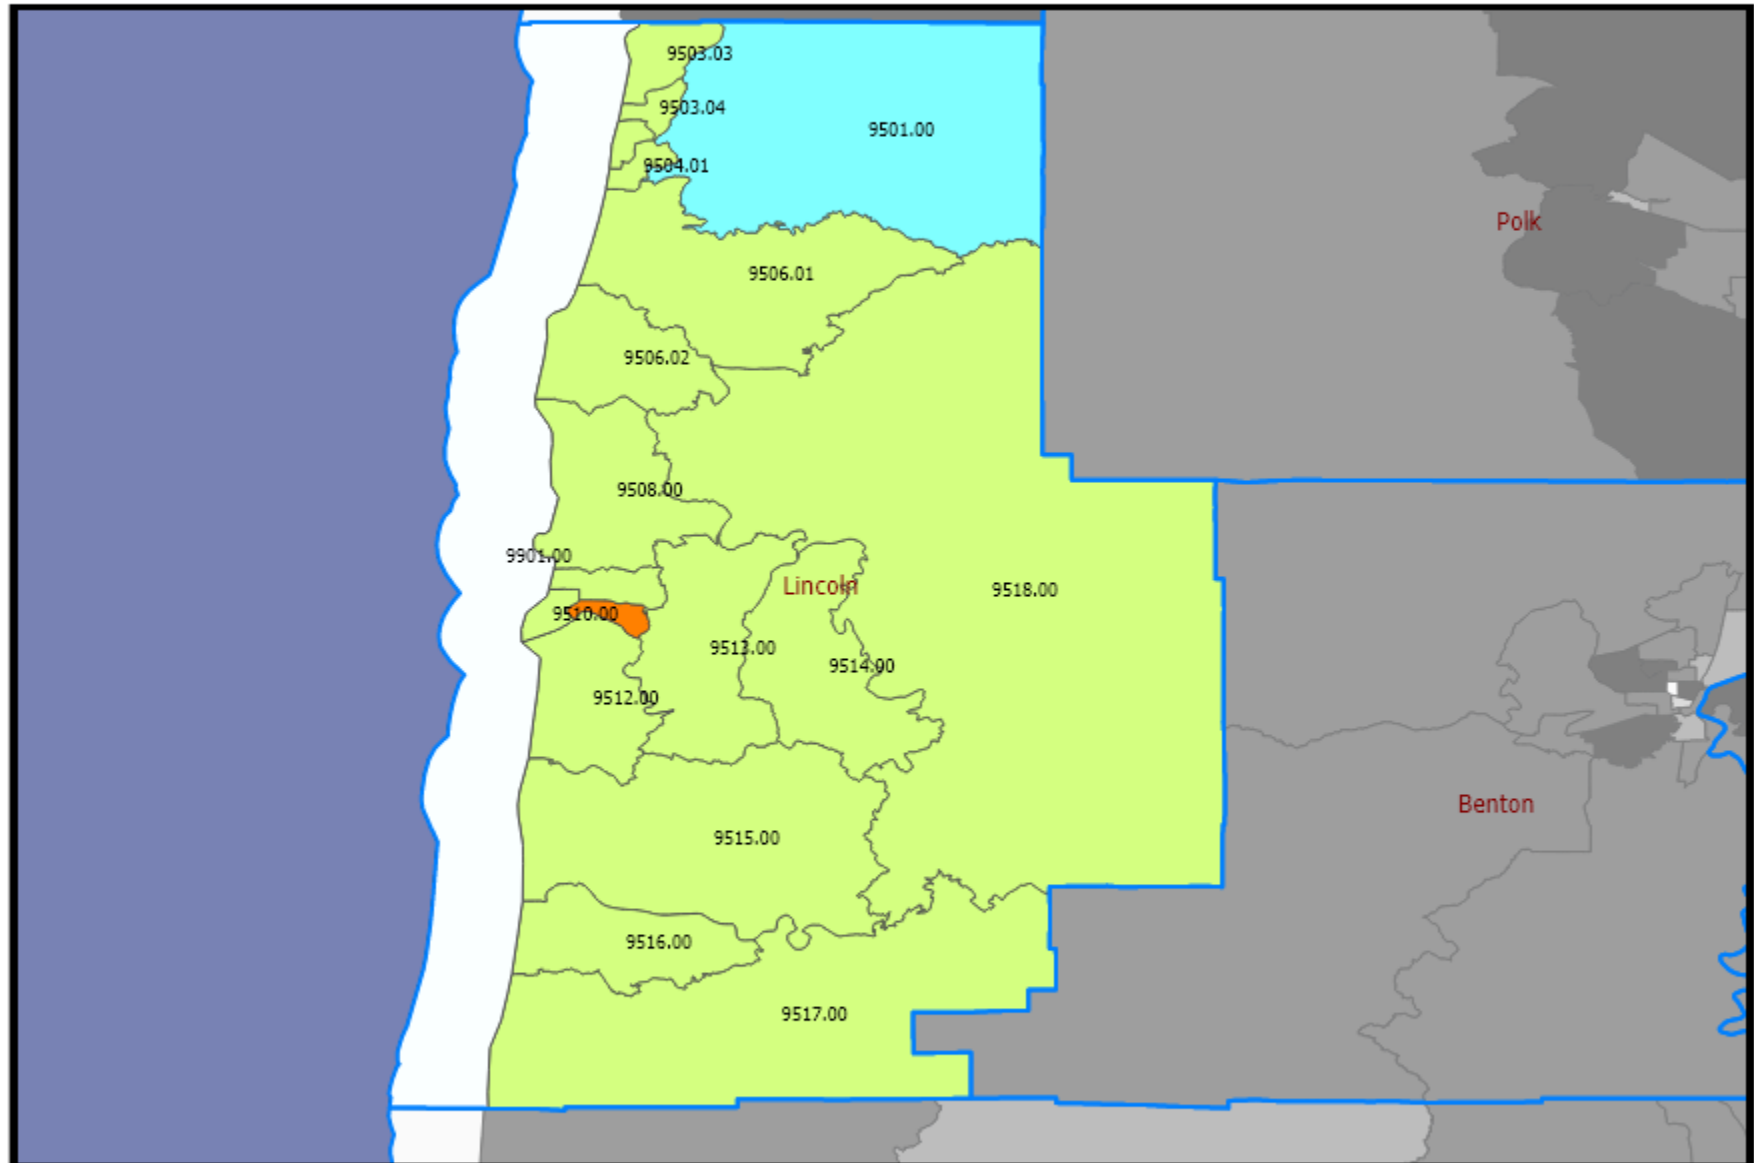

# 2026 Lincoln County OR

## Map Legend

 Counties

 States