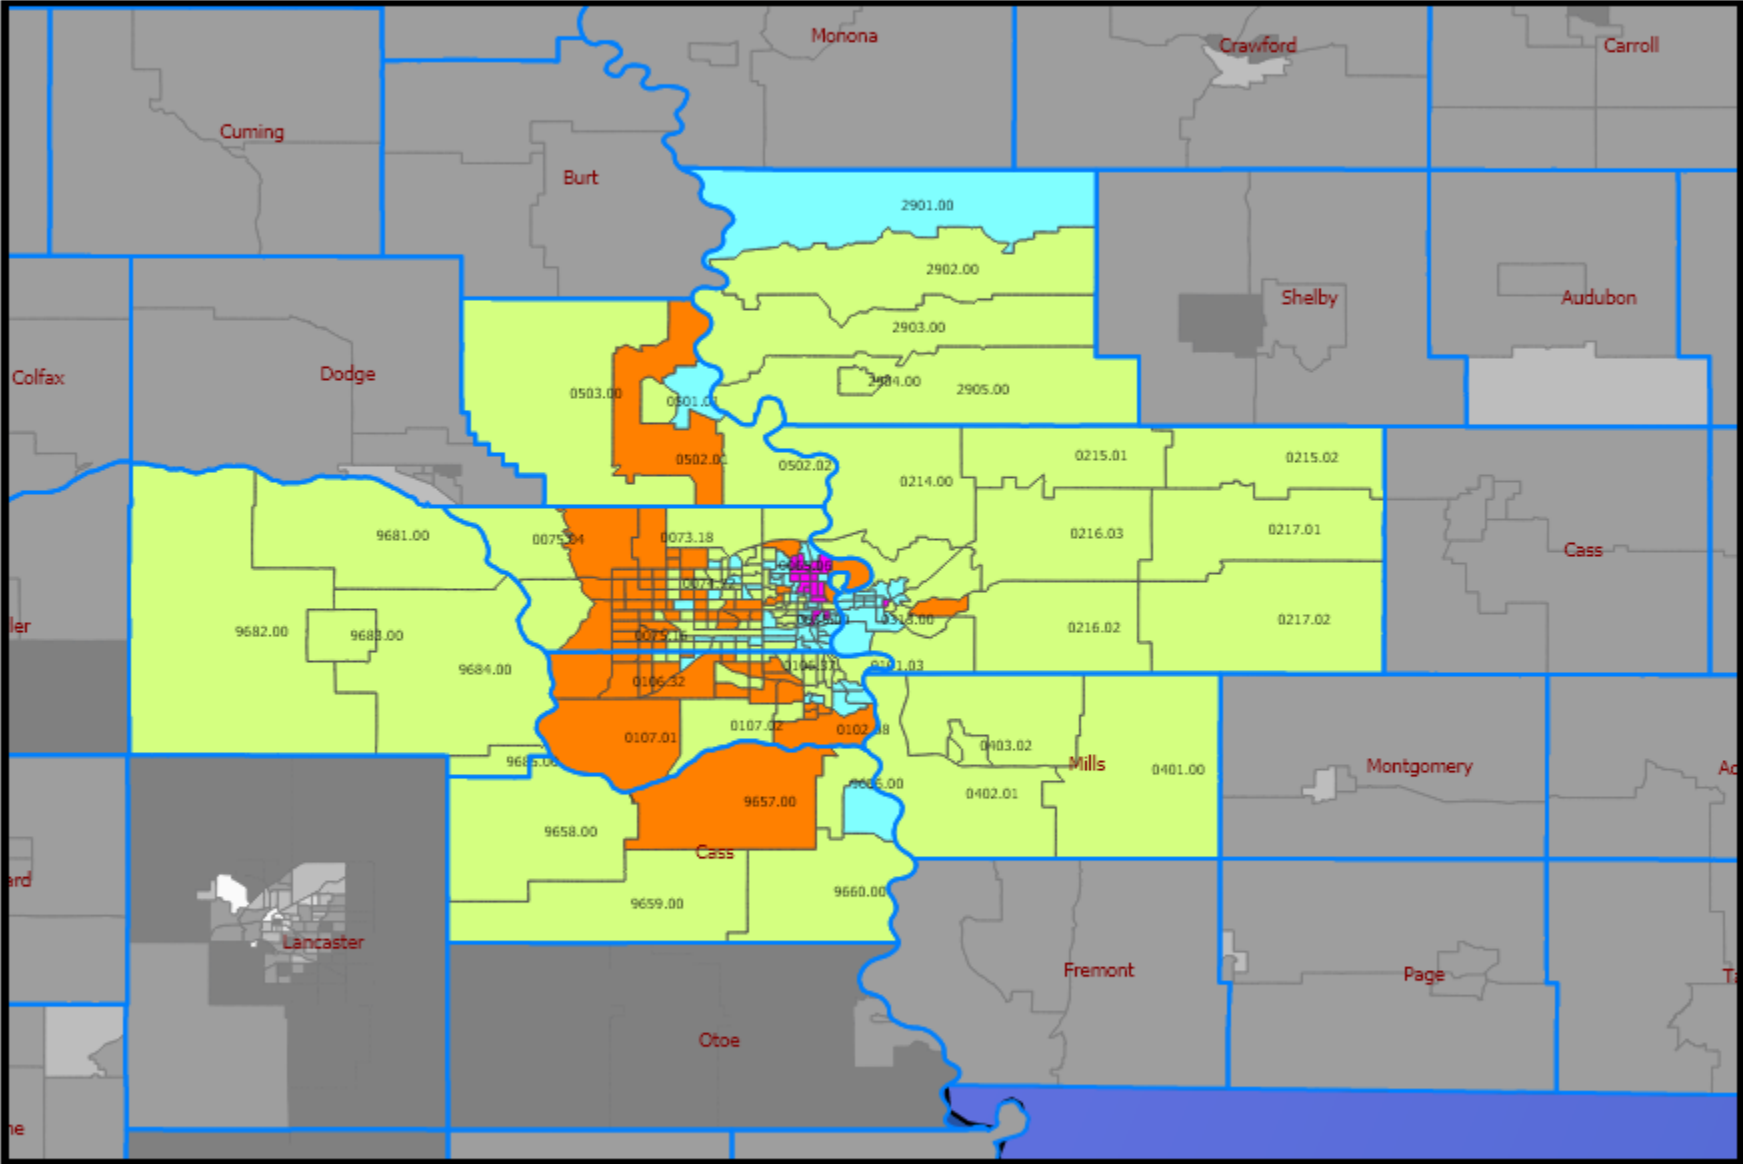

2026 Omaha NE-IA MSA

Map Legend

 Counties

 States

Census Tracts (Inside) - Tract Income ...

 0 - Income Not Available

 1 - Low Income

 2 - Moderate Income

 3 - Middle Income

 4 - Upper Income

Census Tracts (Outside) - Tract Income ...

 0 - Income Not Available

 1 - Low Income

 2 - Moderate Income

 3 - Middle Income

 4 - Upper Income