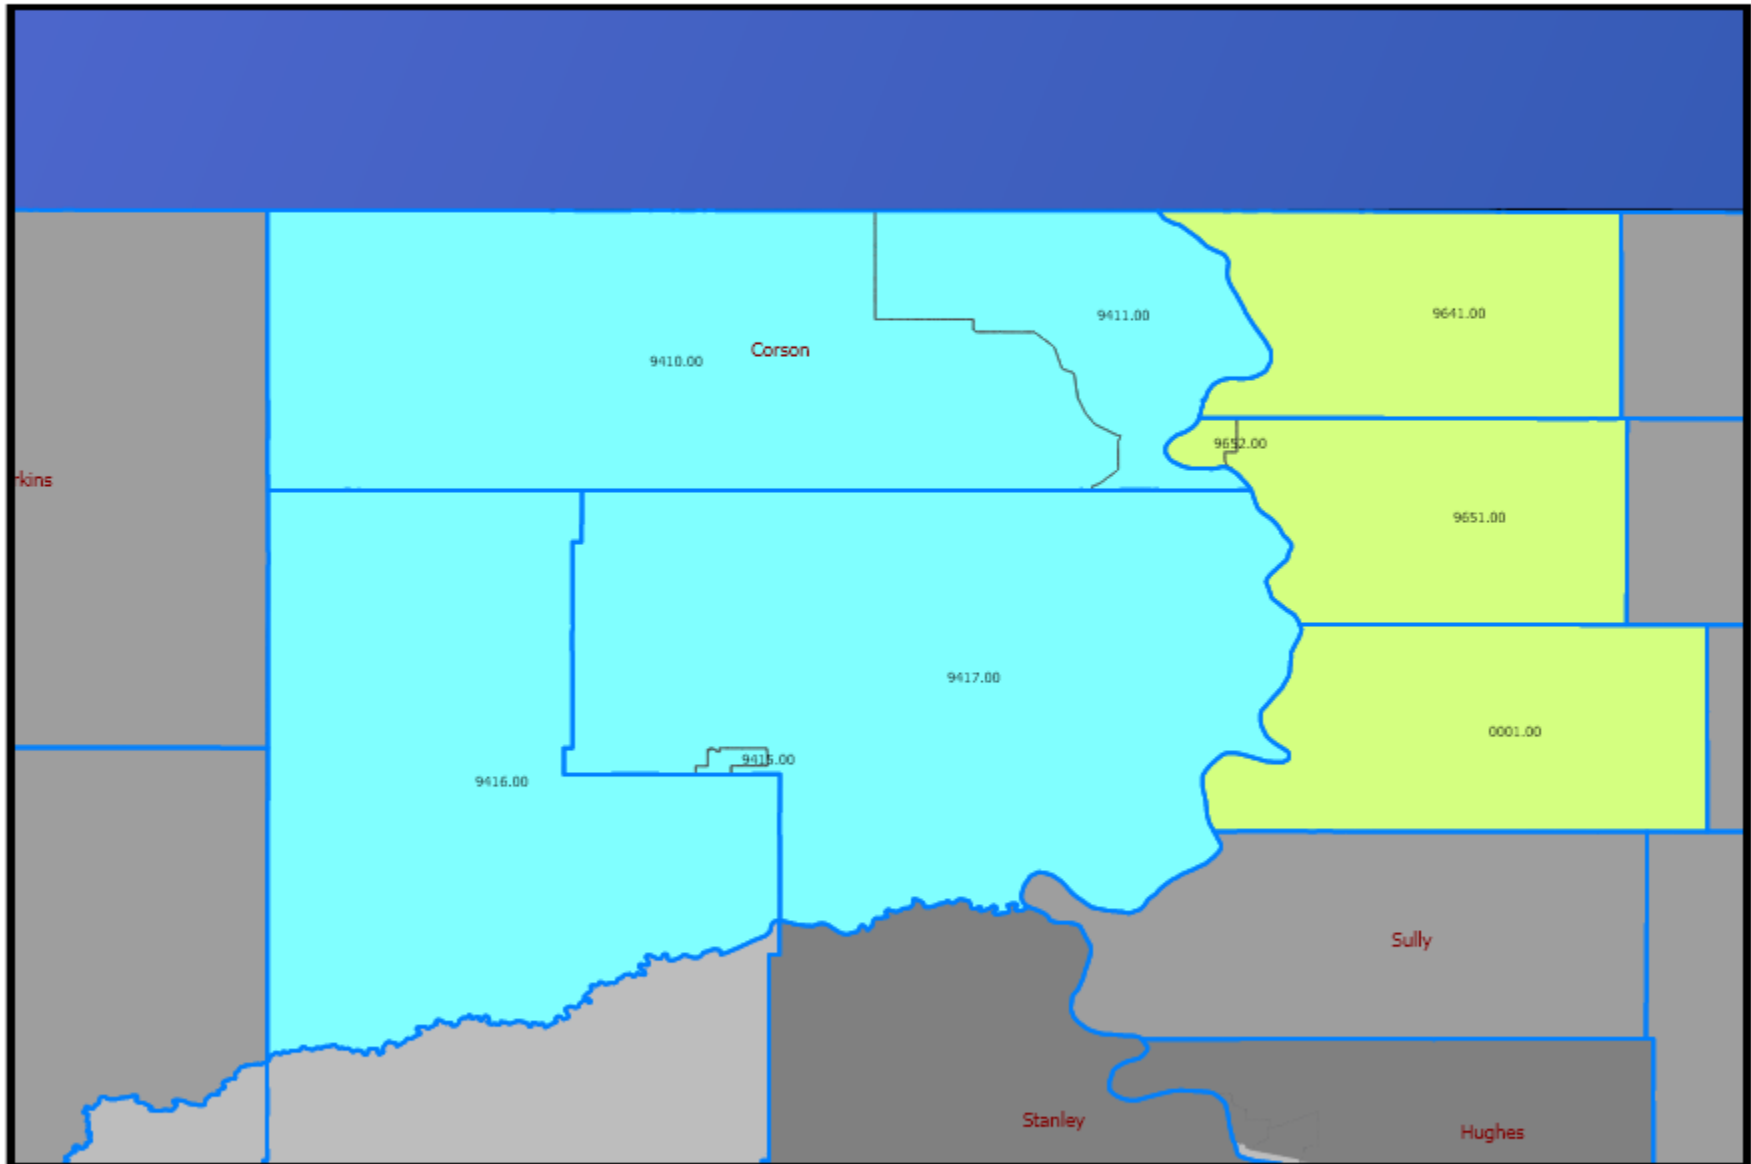

# 2026 North Central South Dakota

## Map Legend

 Counties

 States

### Census Tracts (Inside) - Tract Income ...

 0 - Income Not Available

 1 - Low Income

 2 - Moderate Income

 3 - Middle Income

 4 - Upper Income

### Census Tracts (Outside) - Tract Income ...

 0 - Income Not Available

 1 - Low Income

 2 - Moderate Income

 3 - Middle Income

 4 - Upper Income