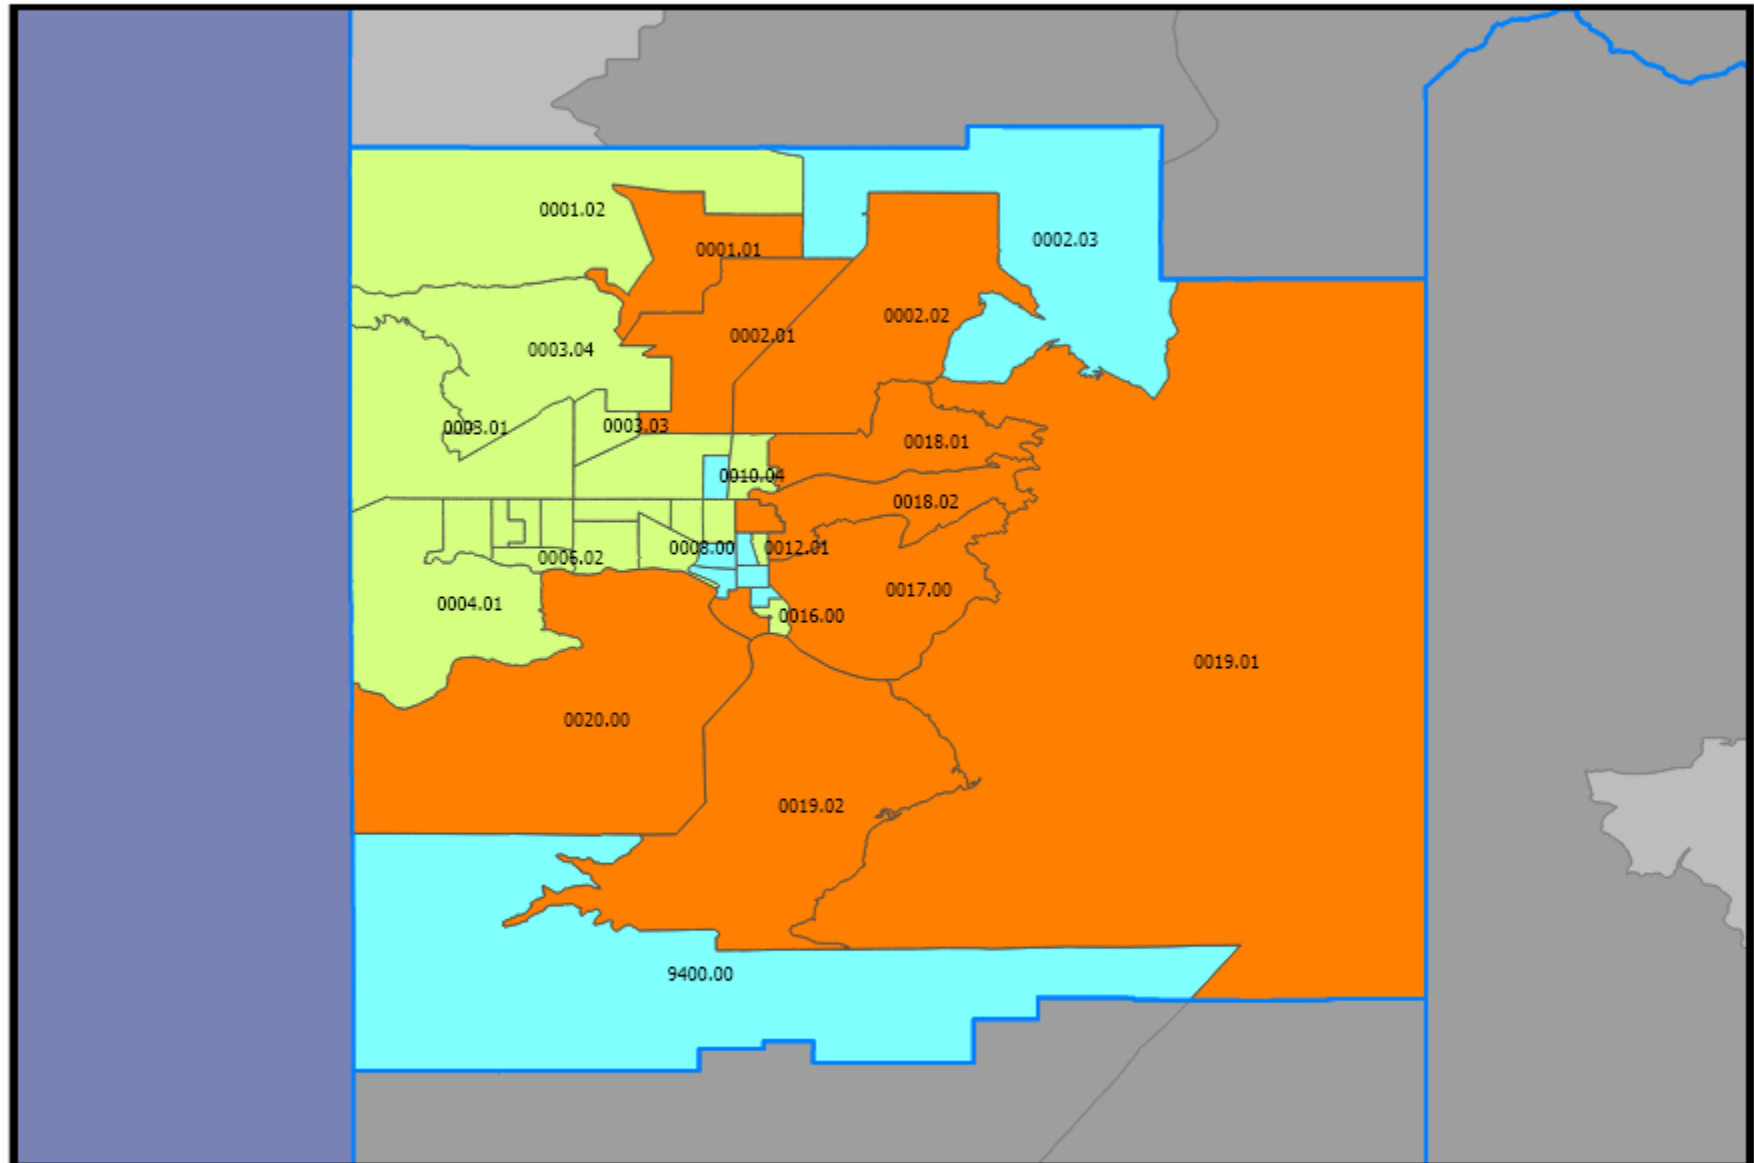

2026 Coeur d'Alene ID MSA

Map Legend

 Counties

 States

Census Tracts (Inside) - Tract Income ...

 0 - Income Not Available

 1 - Low Income

 2 - Moderate Income

 3 - Middle Income

 4 - Upper Income

Census Tracts (Outside) - Tract Income ...

 0 - Income Not Available

 1 - Low Income

 2 - Moderate Income

 3 - Middle Income

 4 - Upper Income