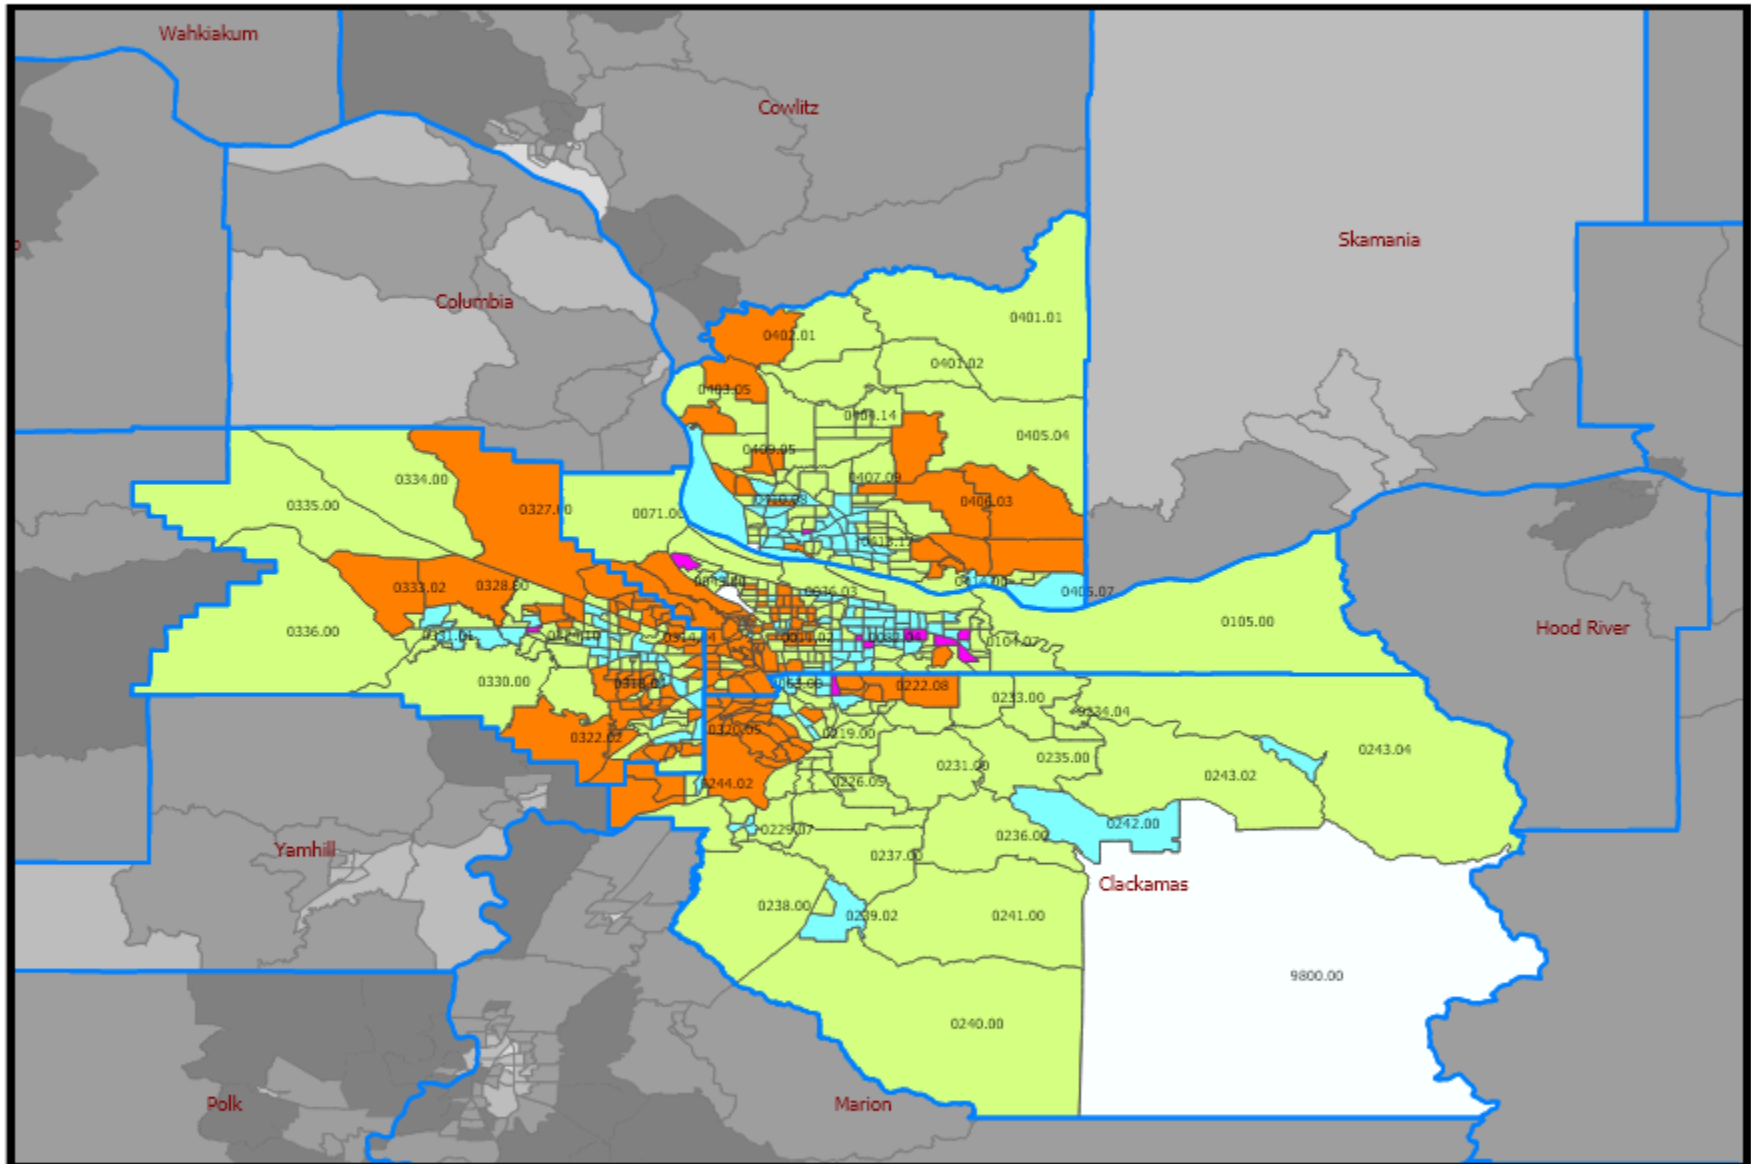

2026 Portland-Vancouver-Hillsboro, OR-WA MSA

Map Legend

 Counties

 States

Census Tracts (Inside) - Tract Income ...

 0 - Income Not Available

 1 - Low Income

 2 - Moderate Income

 3 - Middle Income

 4 - Upper Income

Census Tracts (Outside) - Tract Income ...

 0 - Income Not Available

 1 - Low Income

 2 - Moderate Income

 3 - Middle Income

 4 - Upper Income