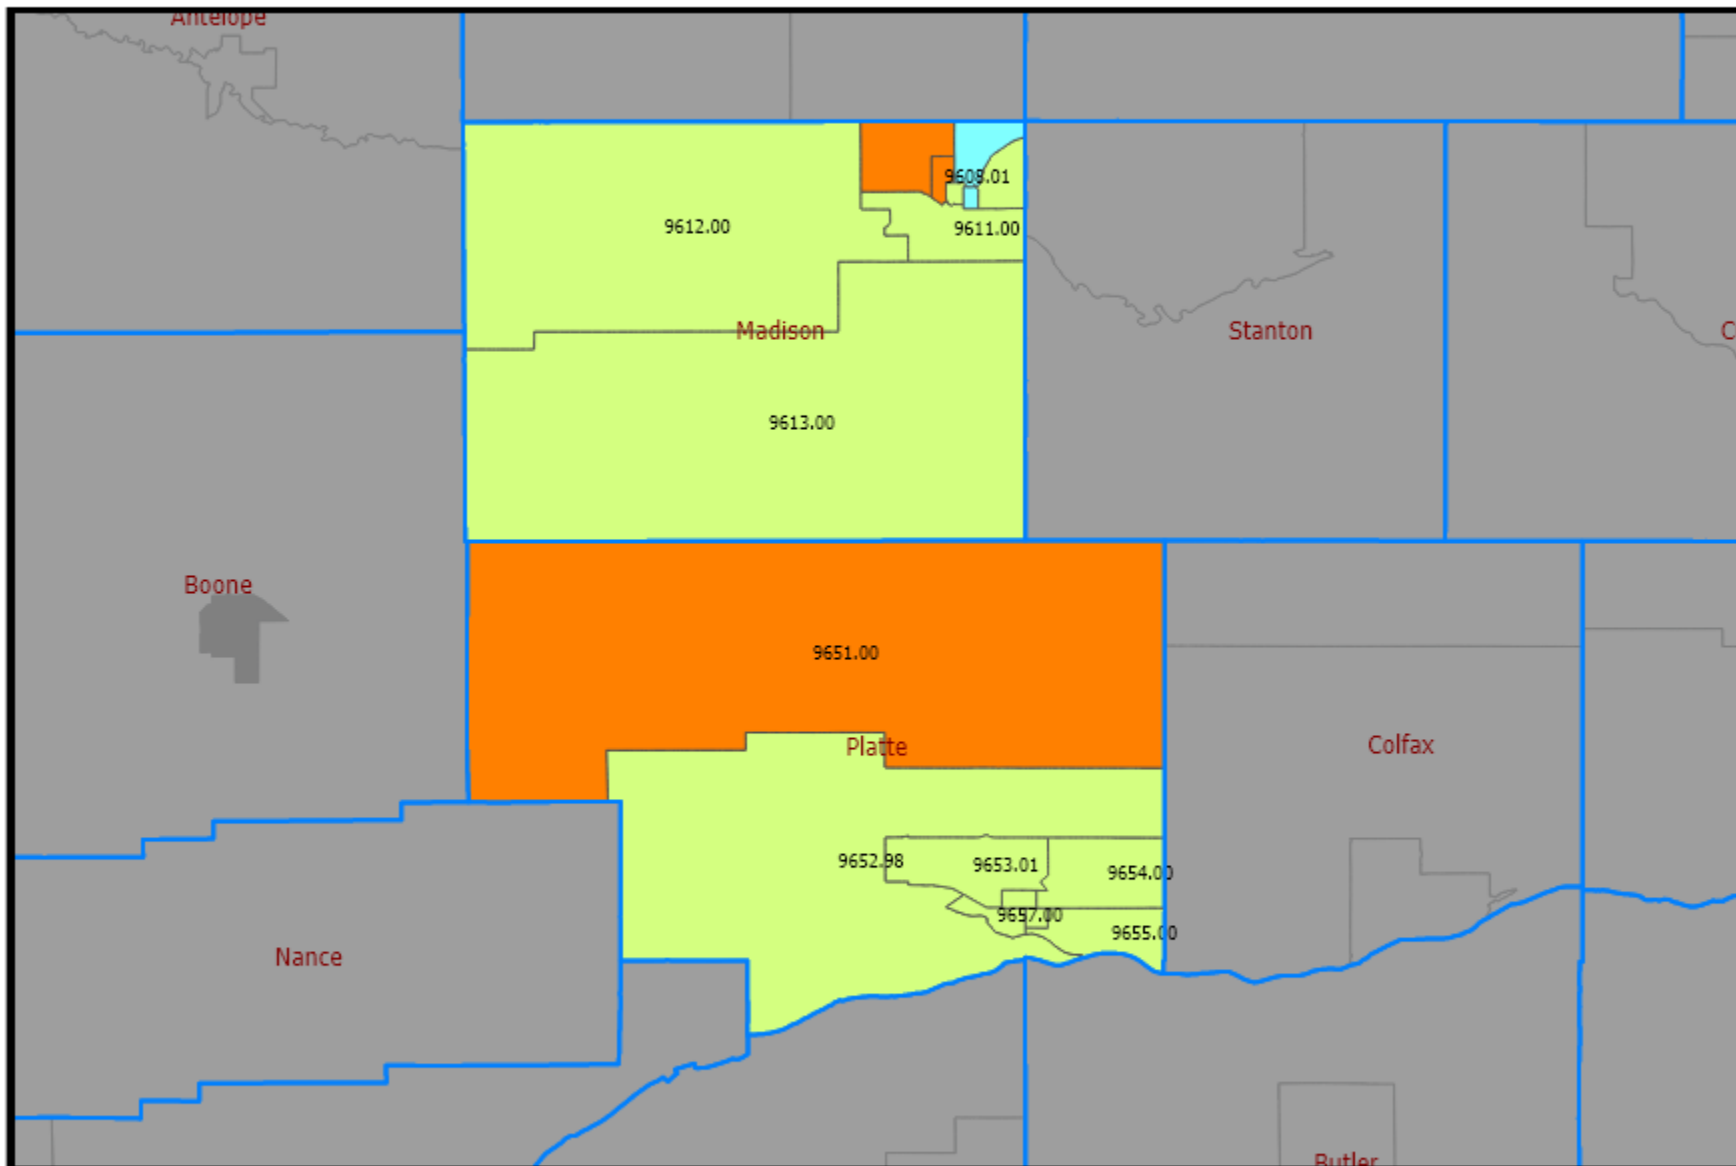

2026 Platte County NE

Map Legend

 Counties

 States

Census Tracts (Inside) - Tract Income ...

 0 - Income Not Available

 1 - Low Income

 2 - Moderate Income

 3 - Middle Income

 4 - Upper Income

Census Tracts (Outside) - Tract Income ...

 0 - Income Not Available

 1 - Low Income

 2 - Moderate Income

 3 - Middle Income

 4 - Upper Income