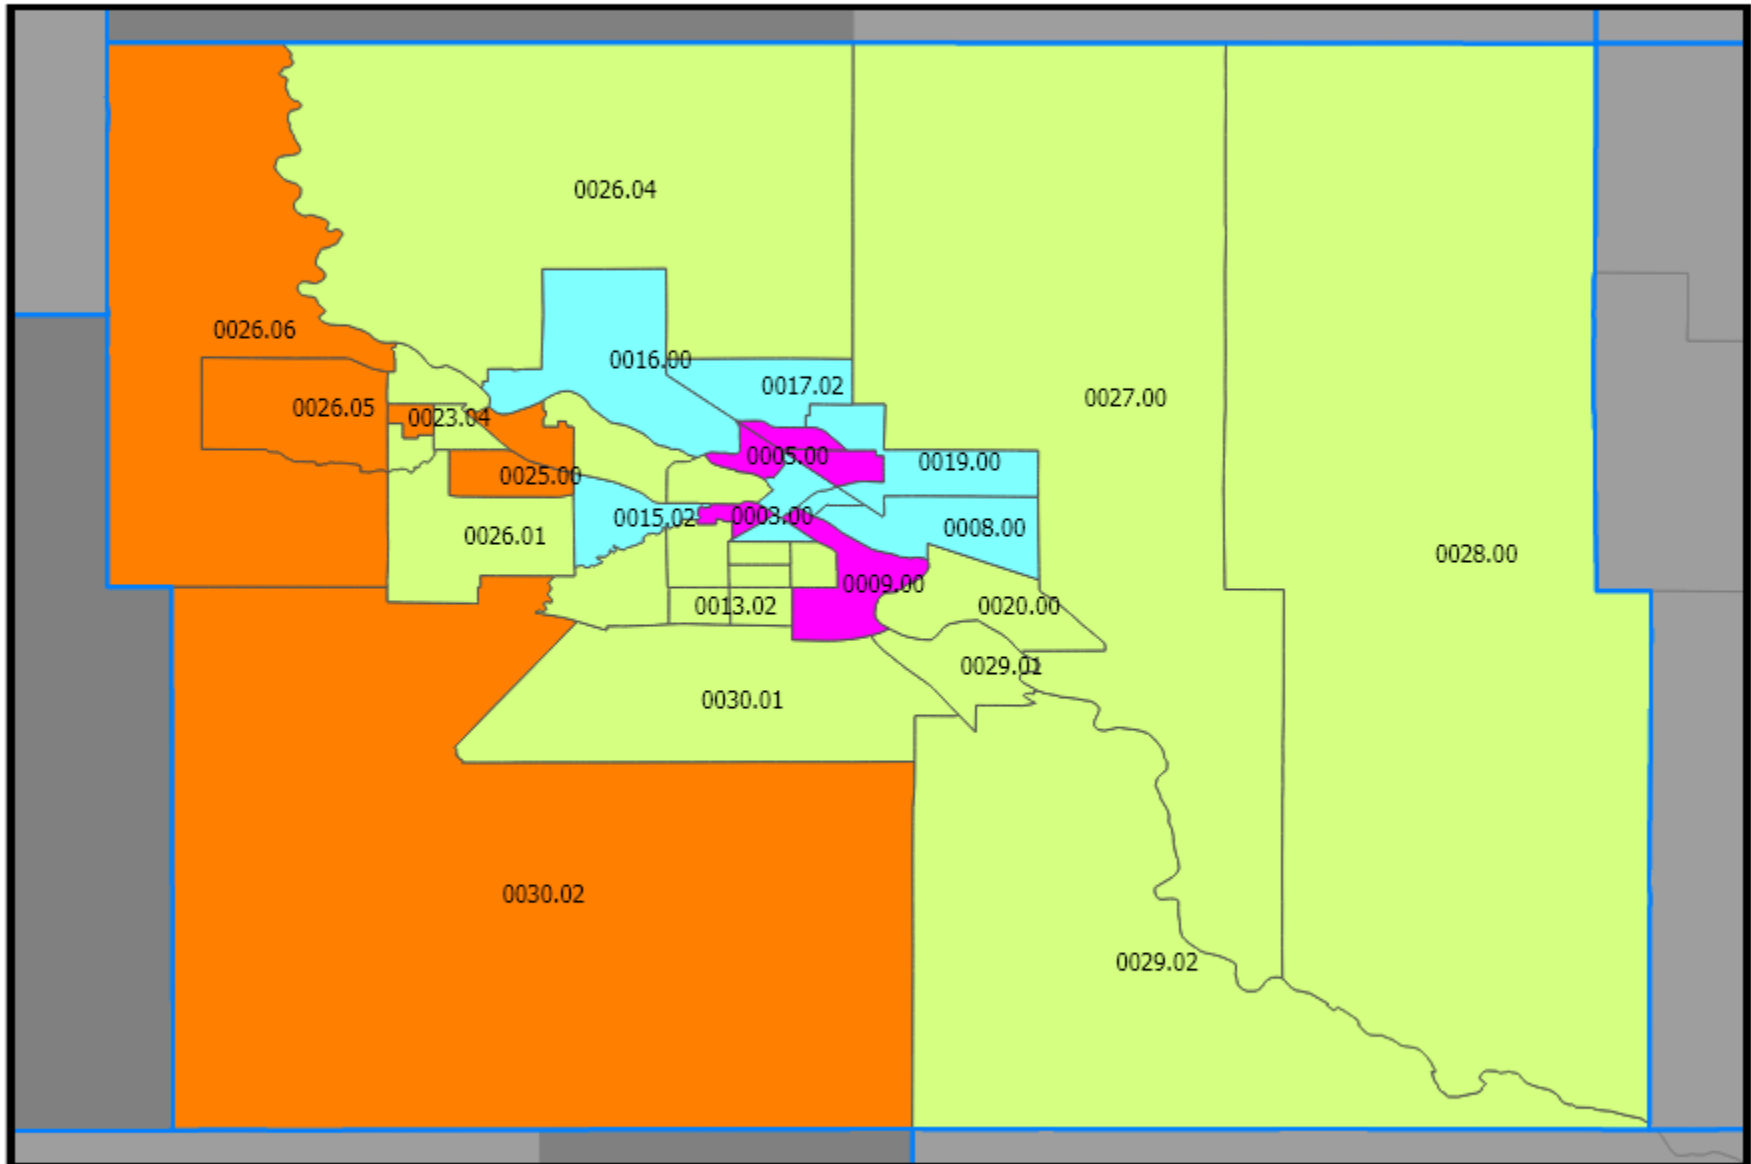

2026 Waterloo-Cedar Falls IA MSA

Map Legend

 Counties

 States

Census Tracts (Inside) - Tract Income ...

 0 - Income Not Available

 1 - Low Income

 2 - Moderate Income

 3 - Middle Income

 4 - Upper Income

Census Tracts (Outside) - Tract Income ...

 0 - Income Not Available

 1 - Low Income

 2 - Moderate Income

 3 - Middle Income

 4 - Upper Income