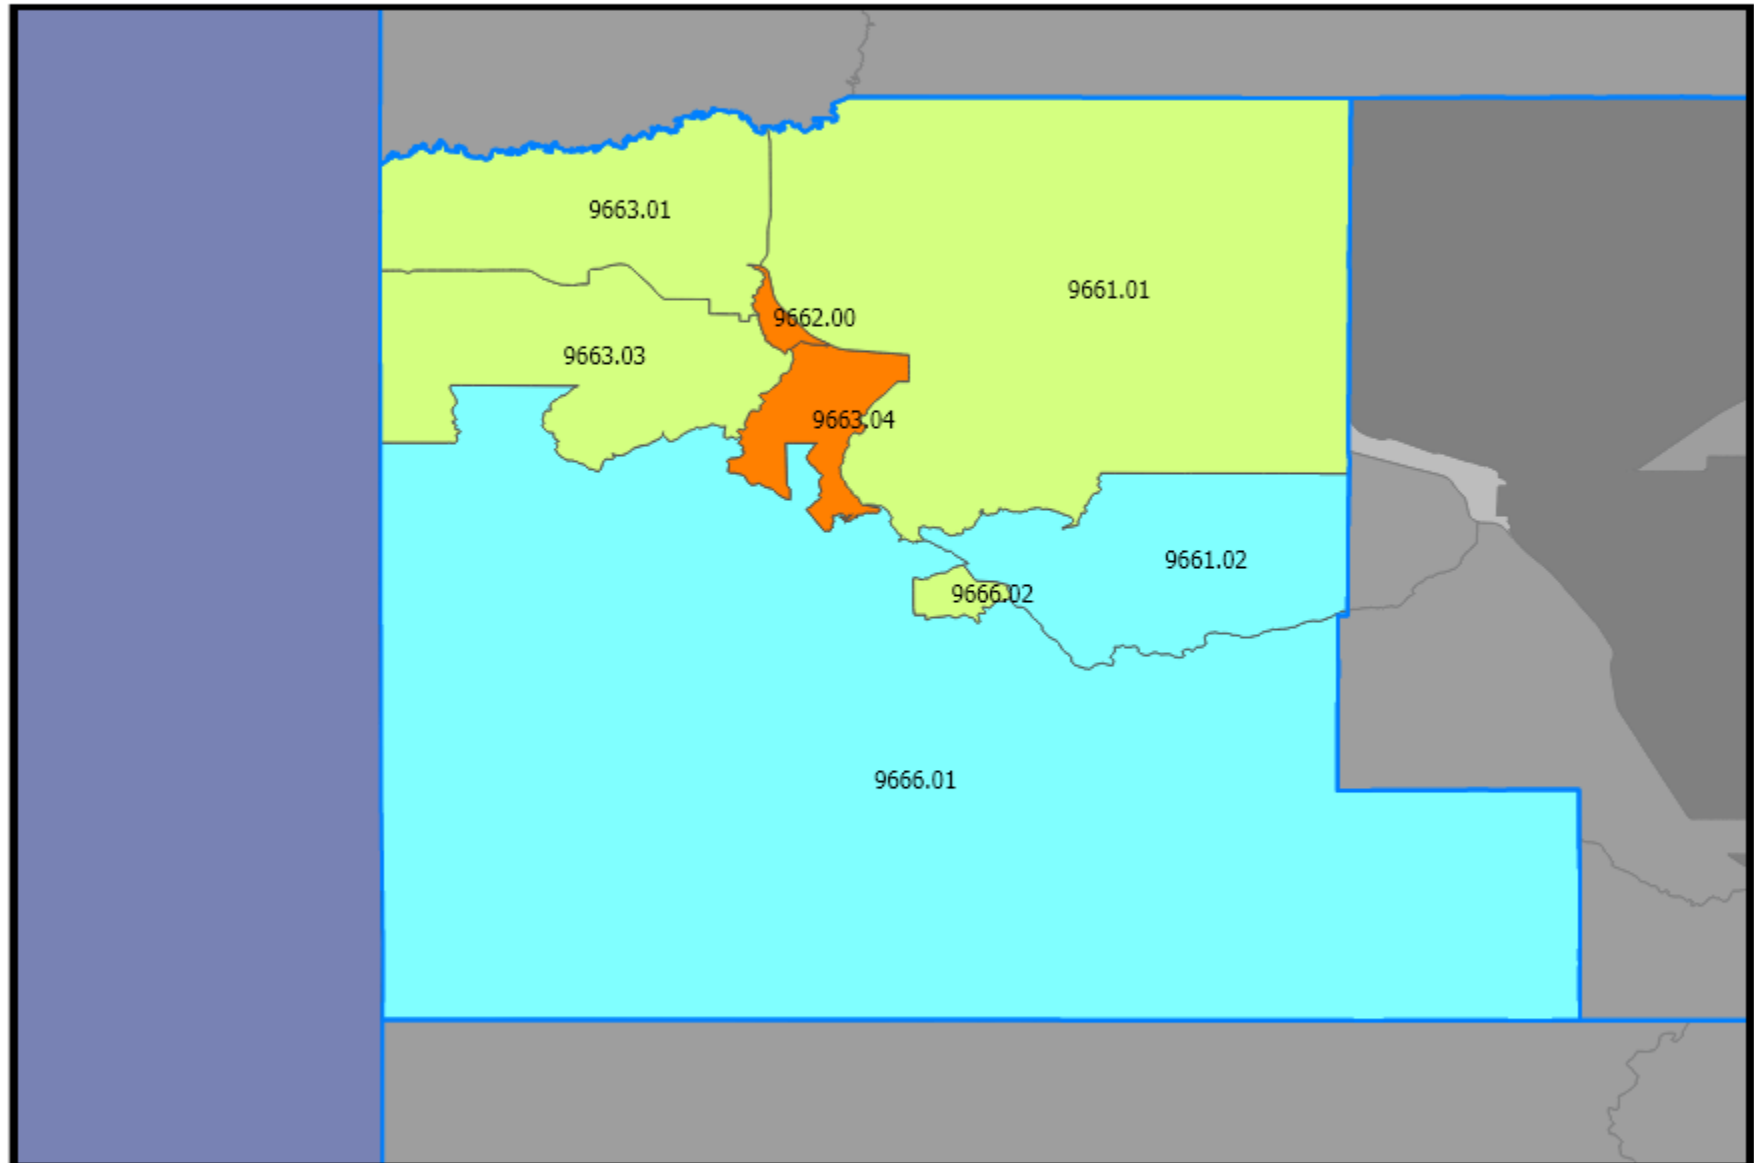

# 2026 Lawrence County SD

## Map Legend

 Counties

 States

### Census Tracts (Inside) - Tract Income ...

 0 - Income Not Available

 1 - Low Income

 2 - Moderate Income

 3 - Middle Income

 4 - Upper Income

### Census Tracts (Outside) - Tract Income ...

 0 - Income Not Available

 1 - Low Income

 2 - Moderate Income

 3 - Middle Income

 4 - Upper Income