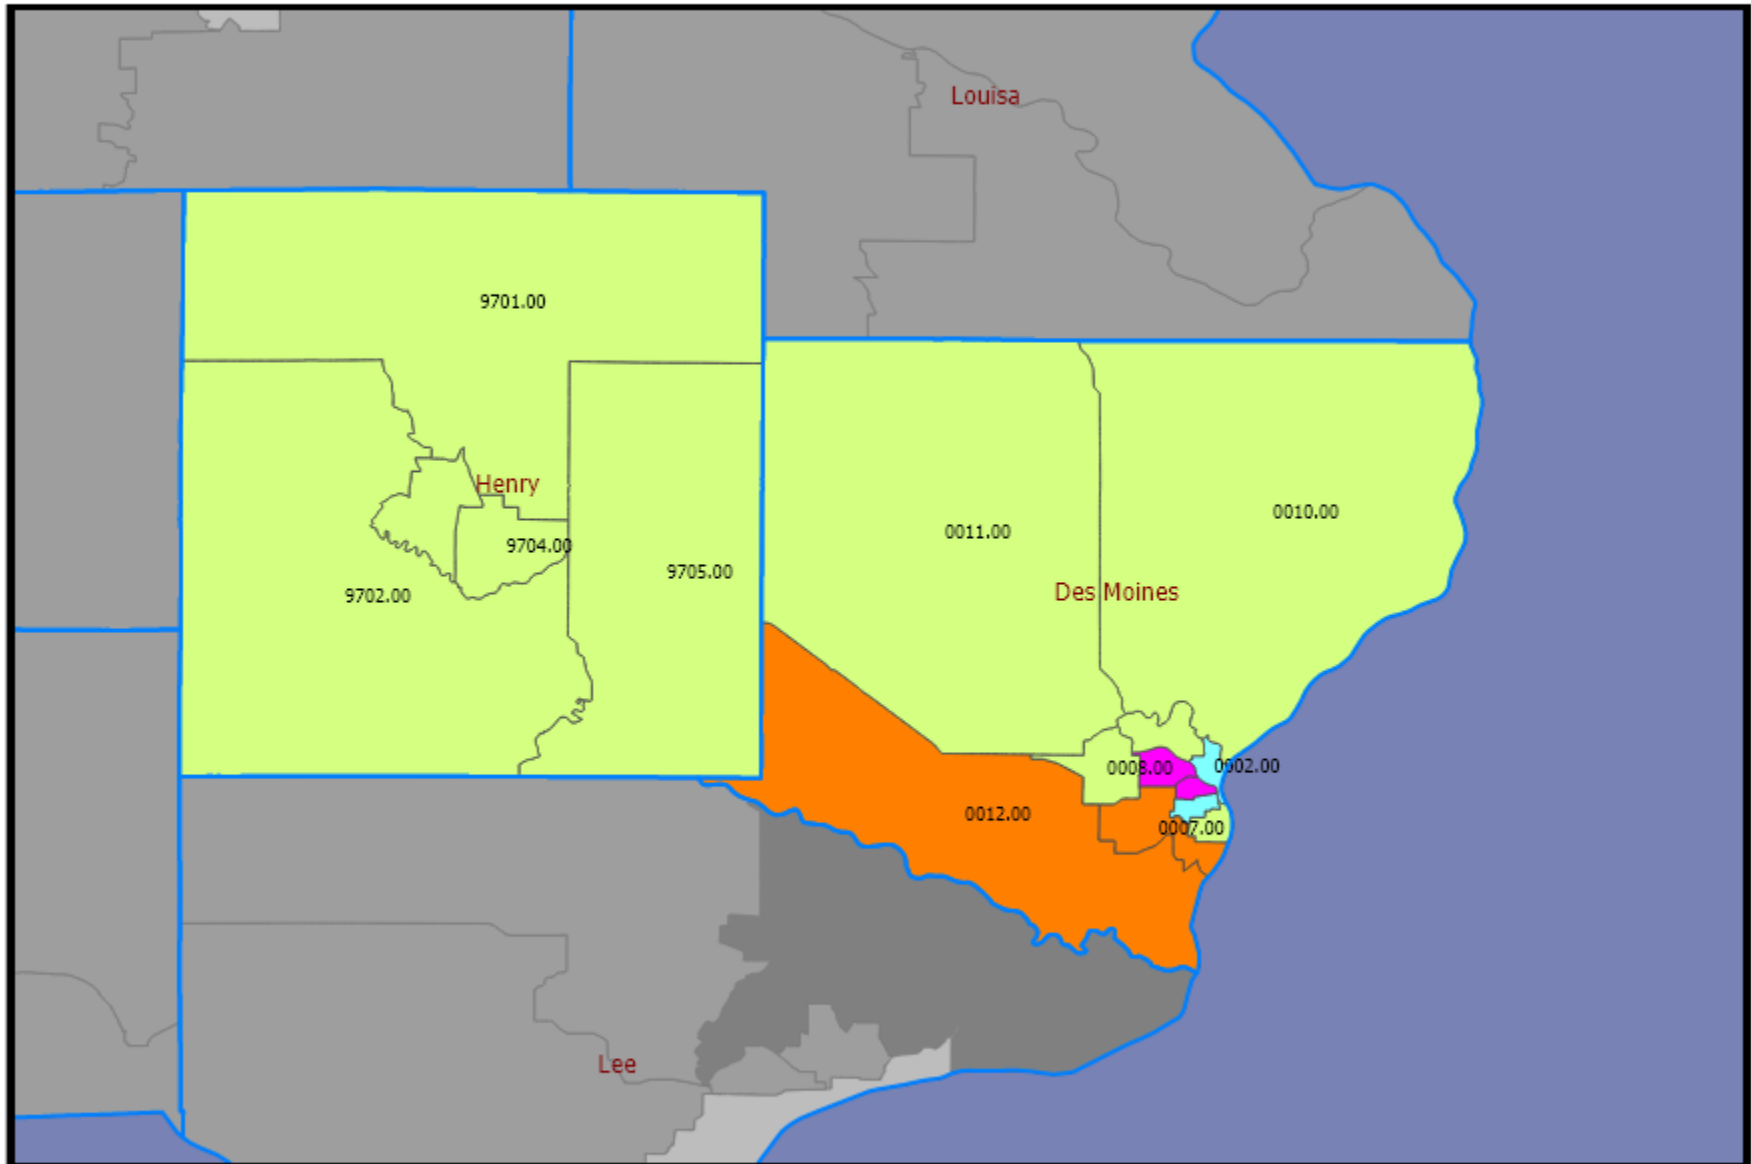

2026 Southeast Iowa

Map Legend

 Counties

 States

Census Tracts (Inside) - Tract Income ...

 0 - Income Not Available

 1 - Low Income

 2 - Moderate Income

 3 - Middle Income

 4 - Upper Income

Census Tracts (Outside) - Tract Income ...

 0 - Income Not Available

 1 - Low Income

 2 - Moderate Income

 3 - Middle Income

 4 - Upper Income