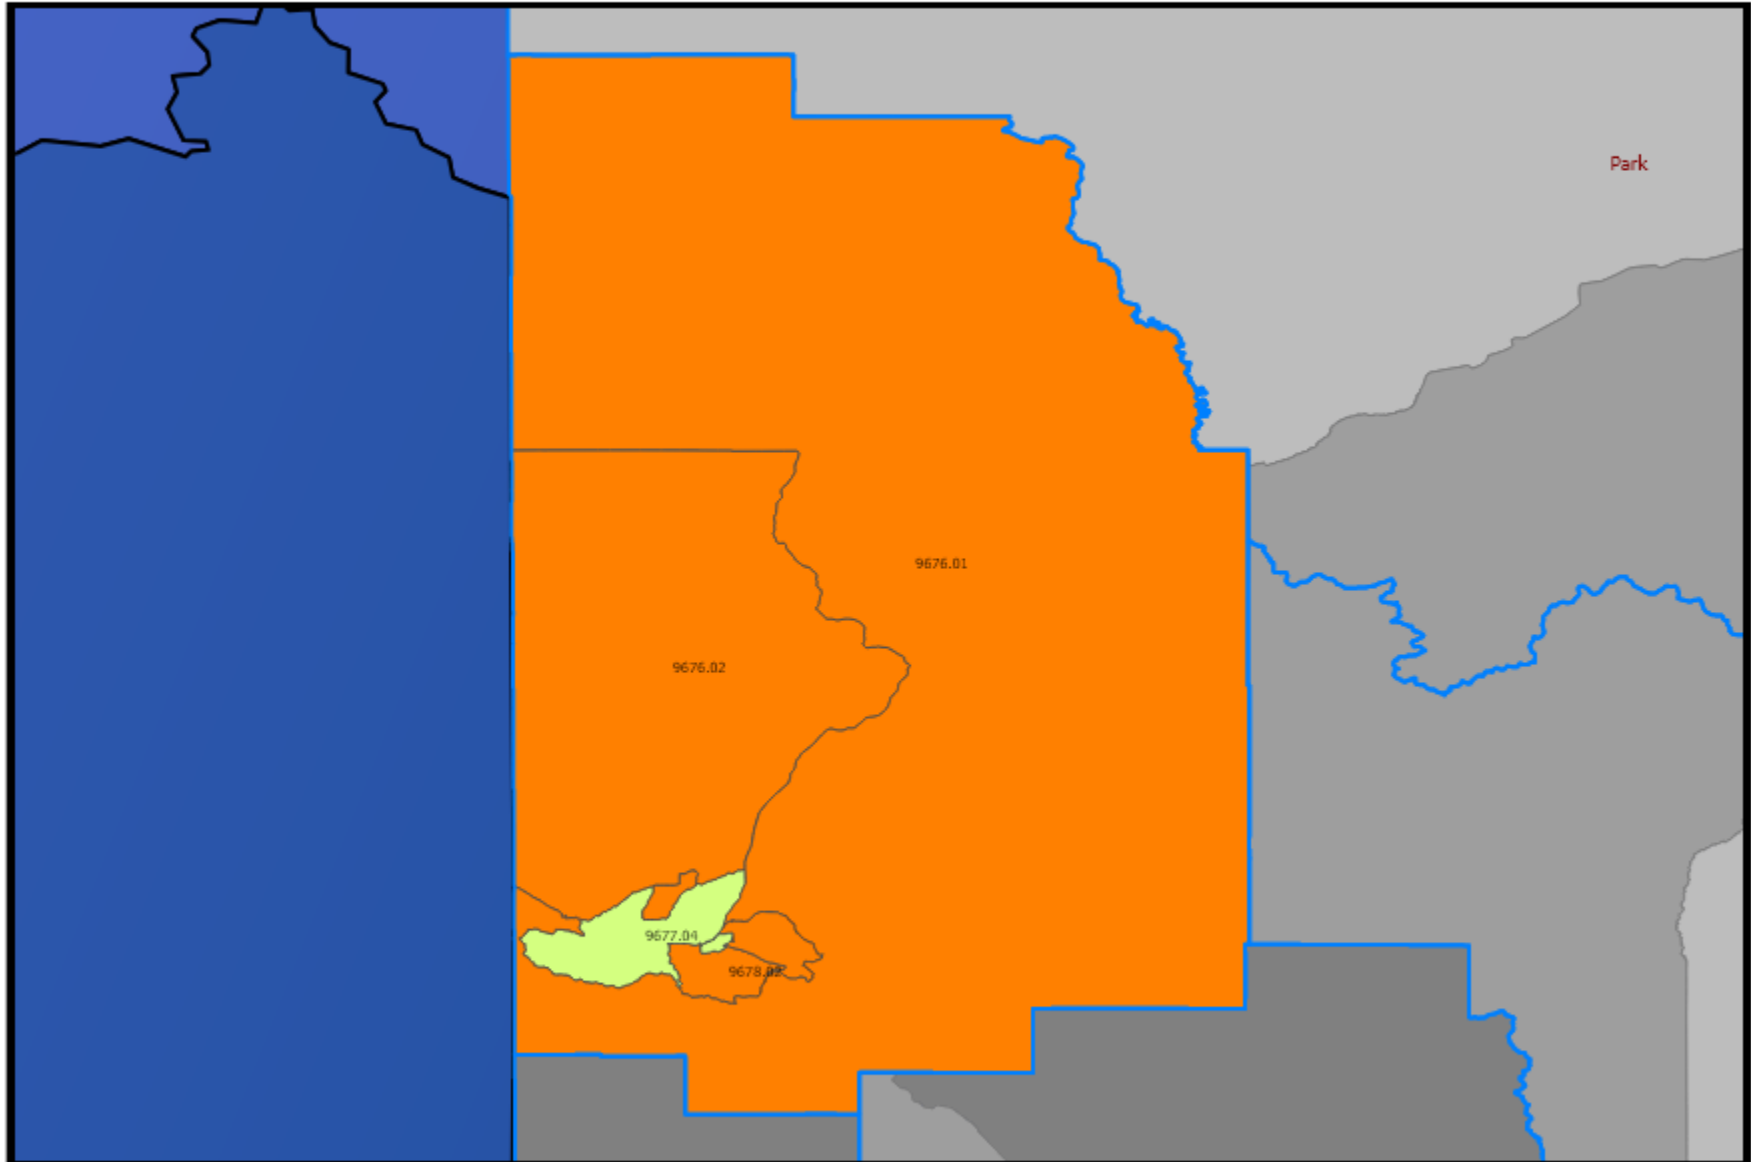

# 2026 Teton County WY

## Map Legend

 Counties

 States