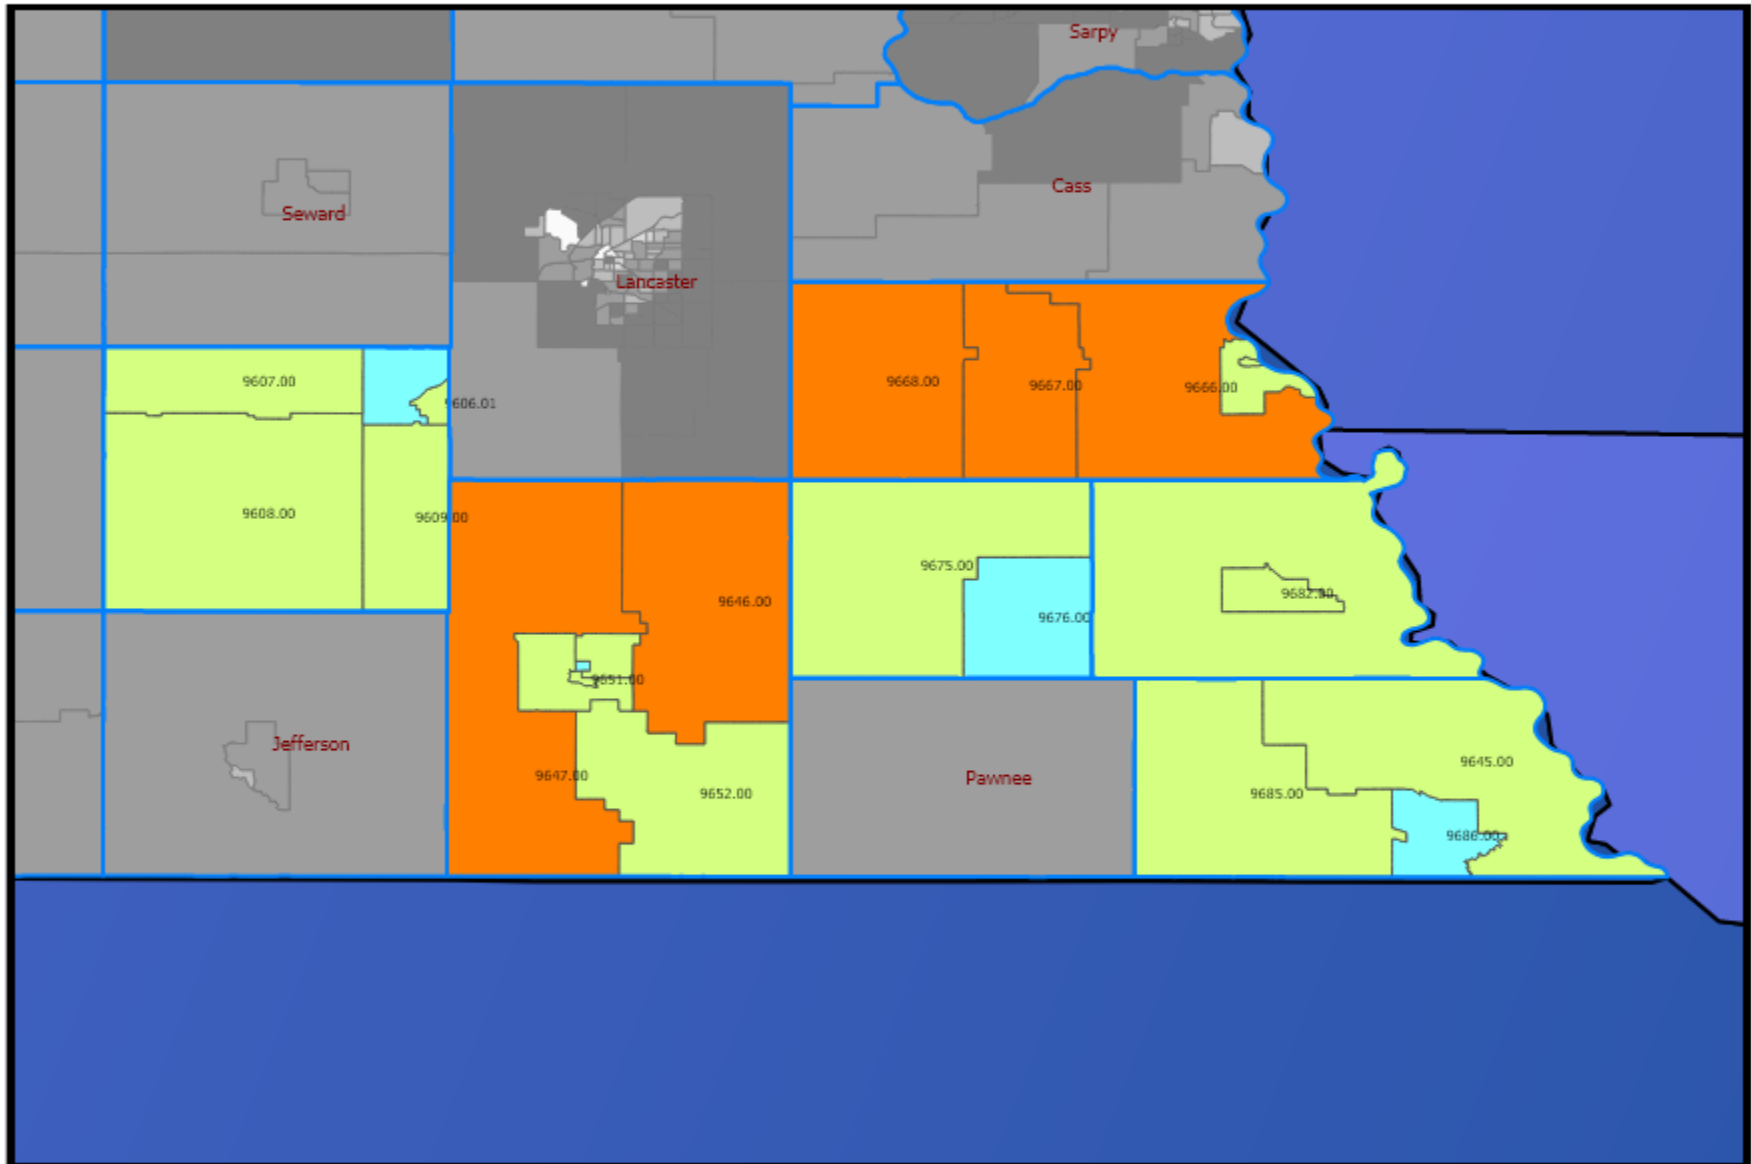

2026 Southeast Nebraska

Map Legend

 Counties

 States

Census Tracts (Inside) - Tract Income ...

 0 - Income Not Available

 1 - Low Income

 2 - Moderate Income

 3 - Middle Income

 4 - Upper Income

Census Tracts (Outside) - Tract Income ...

 0 - Income Not Available

 1 - Low Income

 2 - Moderate Income

 3 - Middle Income

 4 - Upper Income