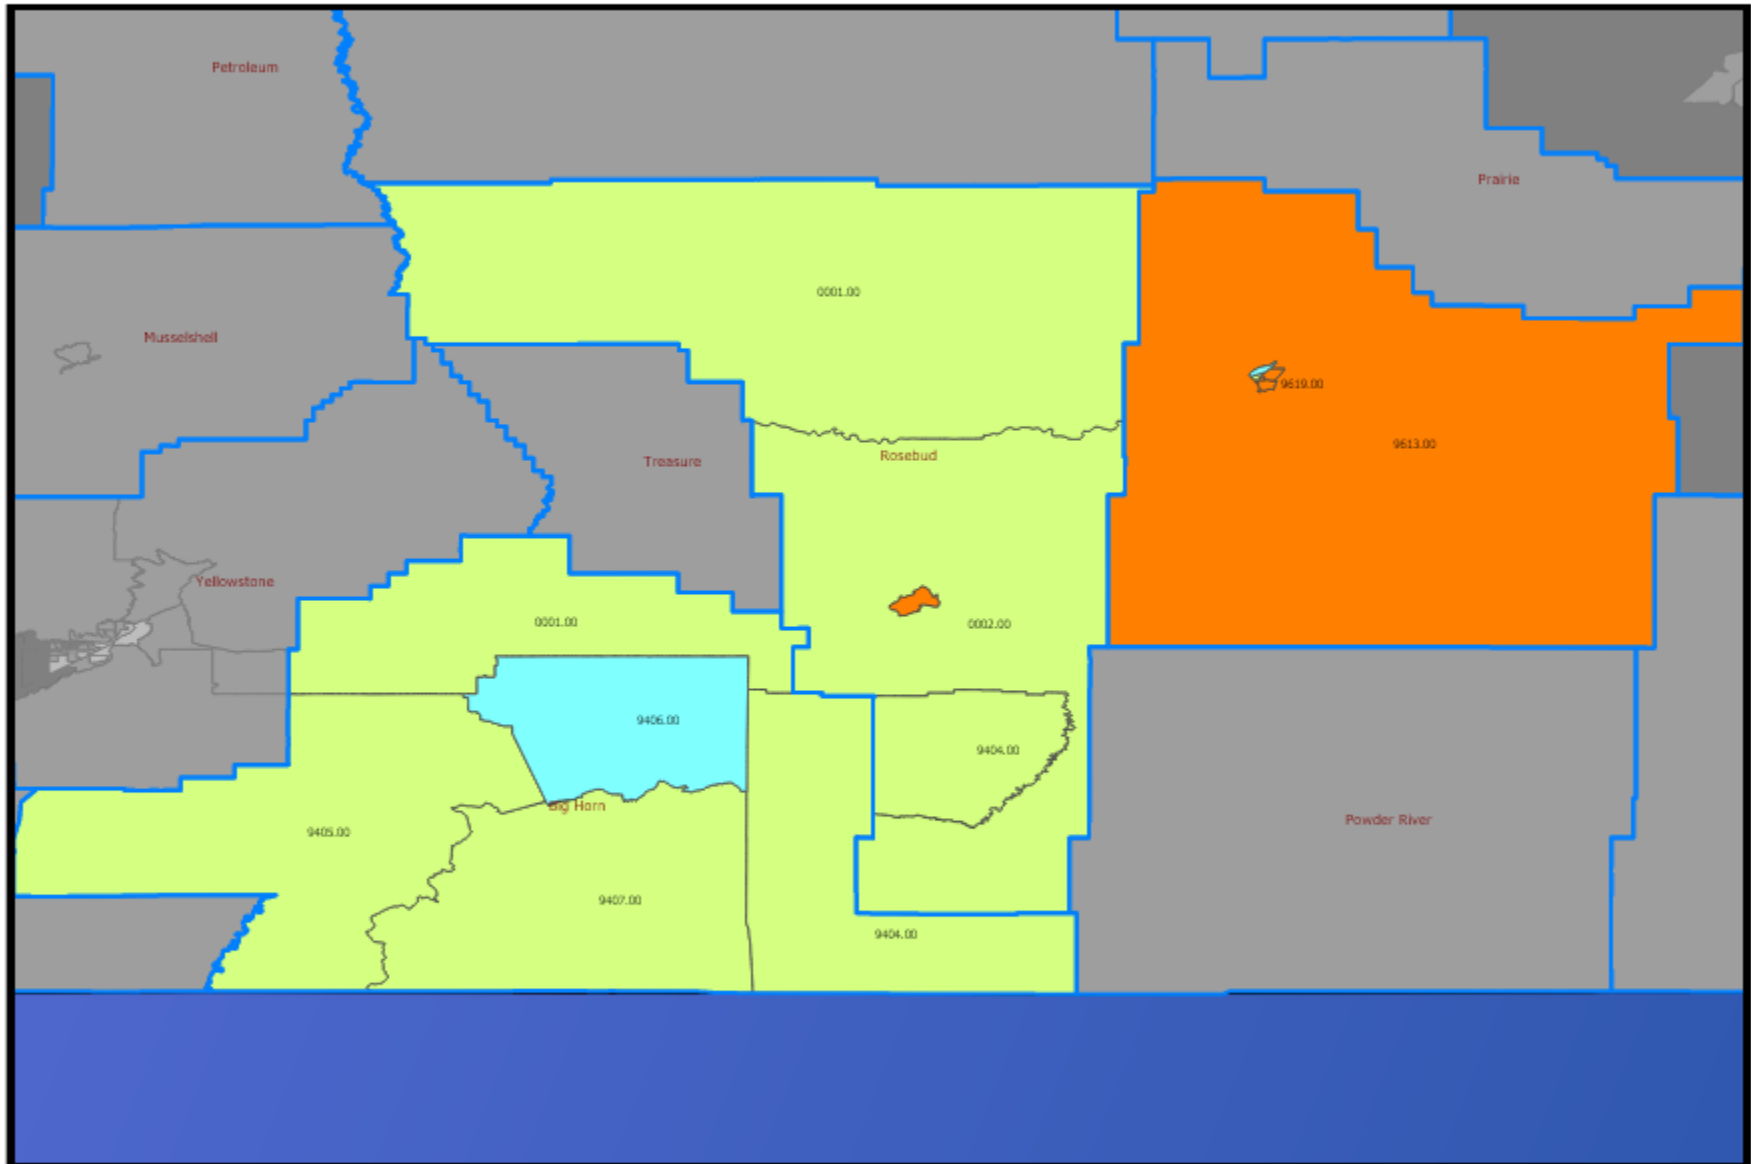

# 2026 Southeast Montana

## Map Legend

 Counties

 States

### Census Tracts (Inside) - Tract Income ...

 0 - Income Not Available

 1 - Low Income

 2 - Moderate Income

 3 - Middle Income

 4 - Upper Income

### Census Tracts (Outside) - Tract Income ...

 0 - Income Not Available

 1 - Low Income

 2 - Moderate Income

 3 - Middle Income

 4 - Upper Income