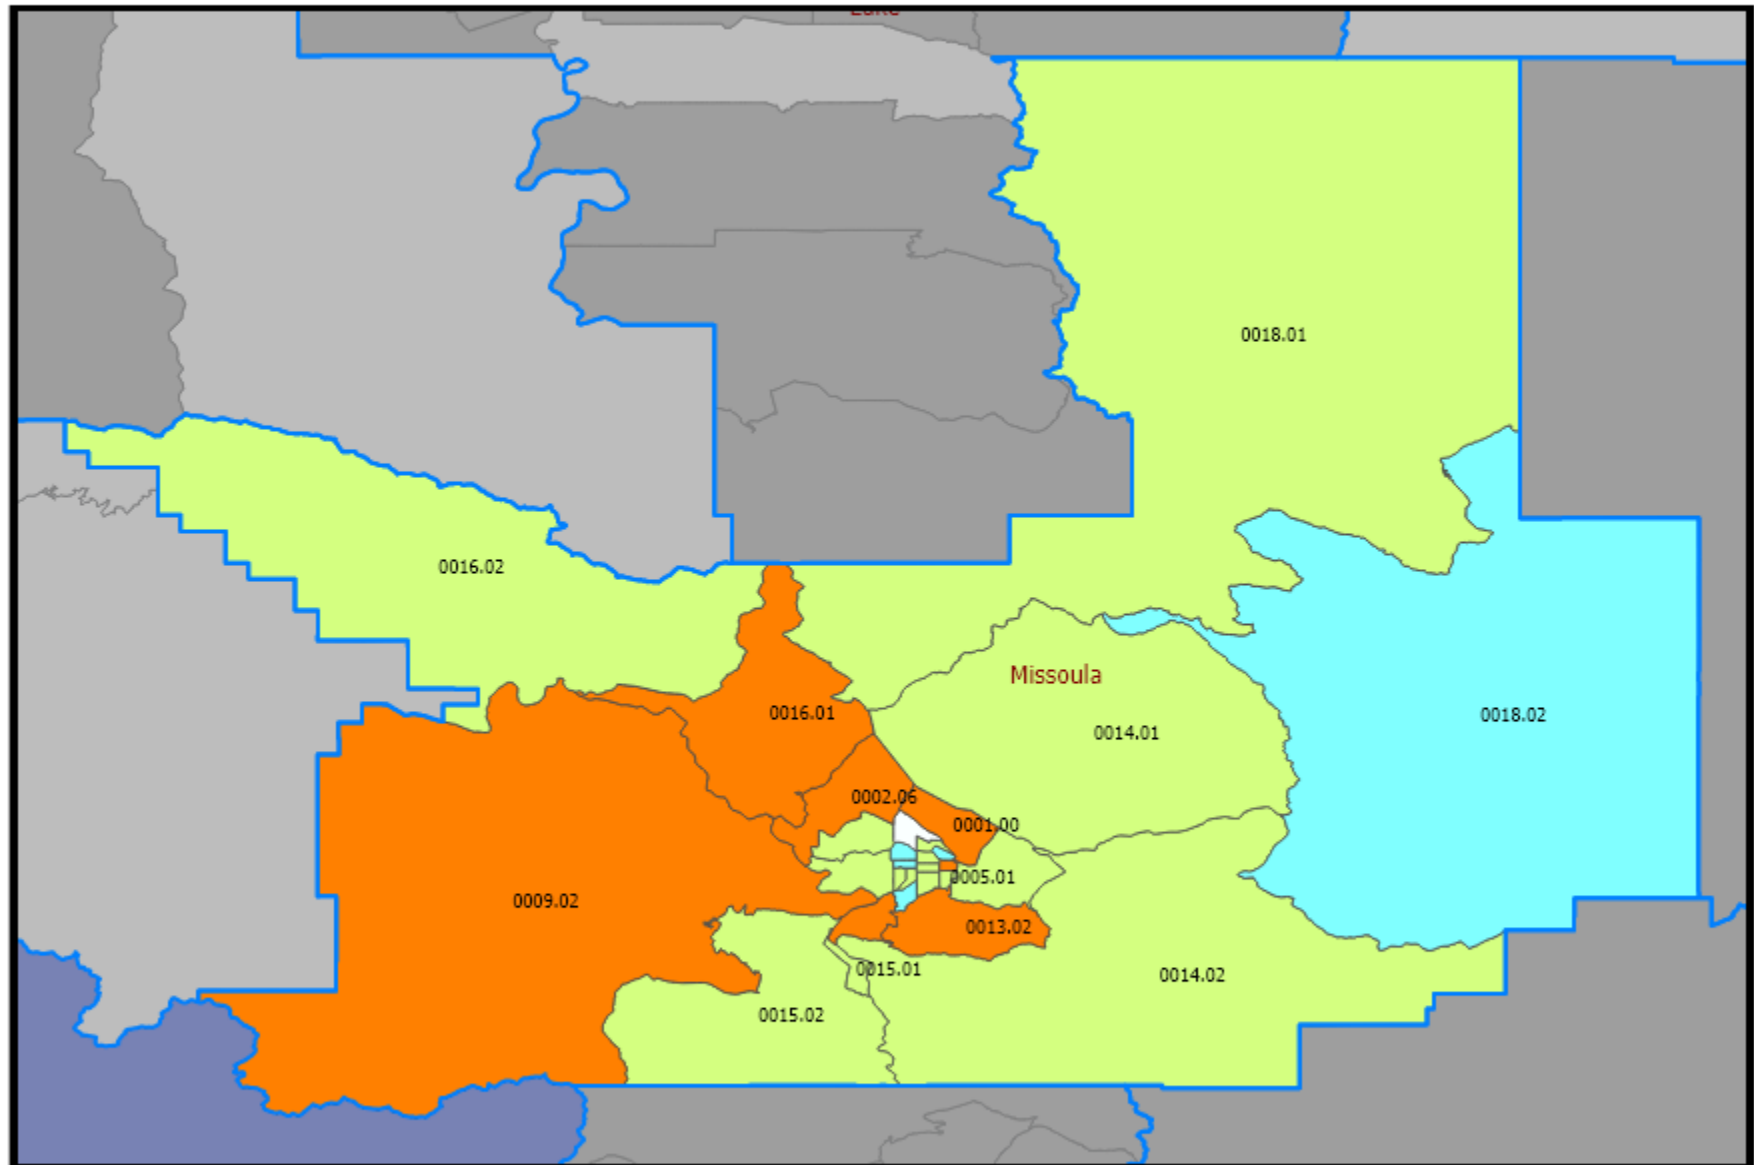

2026 Missoula, MT MSA

Map Legend

 Counties

 States

Census Tracts (Inside) - Tract Income ...

 0 - Income Not Available

 1 - Low Income

 2 - Moderate Income

 3 - Middle Income

 4 - Upper Income

Census Tracts (Outside) - Tract Income ...

 0 - Income Not Available

 1 - Low Income

 2 - Moderate Income

 3 - Middle Income

 4 - Upper Income