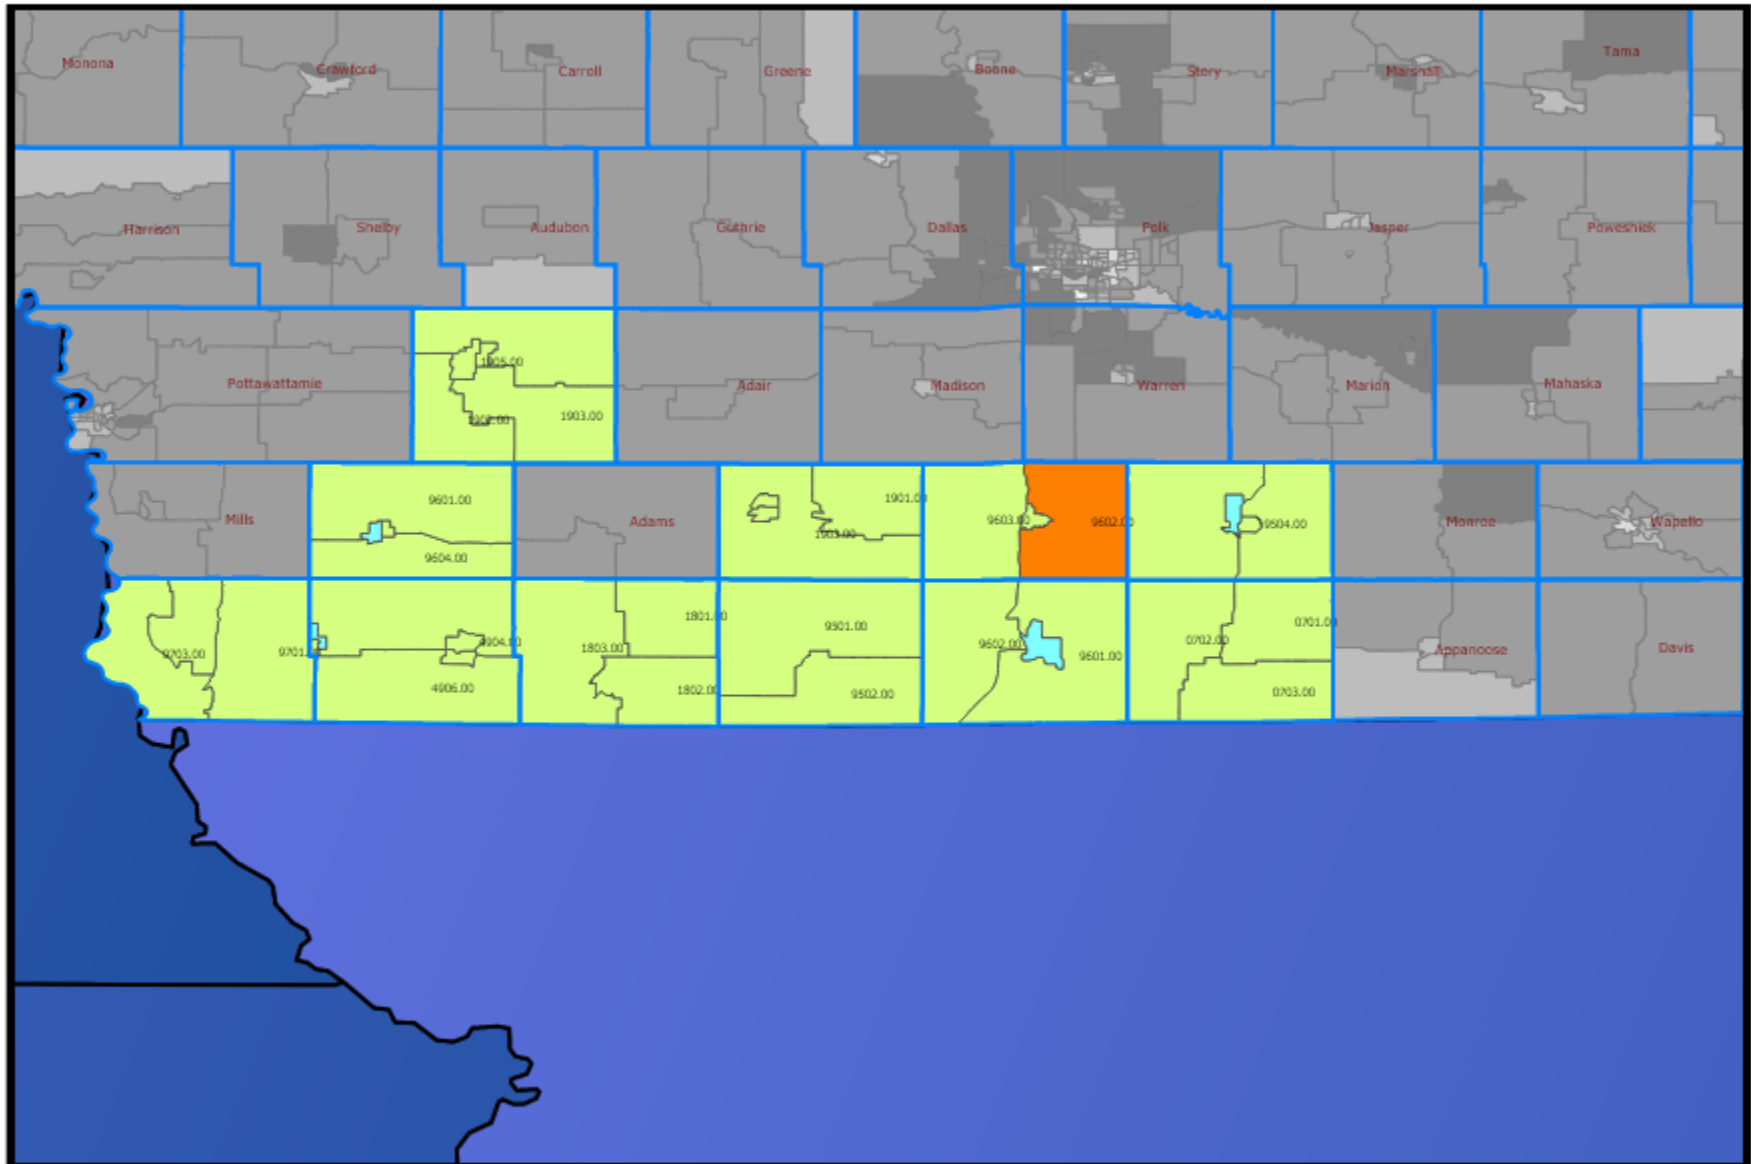

2026 Southwest Iowa

Map Legend

 Counties

 States

Census Tracts (Inside) - Tract Income ...

 0 - Income Not Available

 1 - Low Income

 2 - Moderate Income

 3 - Middle Income

 4 - Upper Income

Census Tracts (Outside) - Tract Income ...

 0 - Income Not Available

 1 - Low Income

 2 - Moderate Income

 3 - Middle Income

 4 - Upper Income