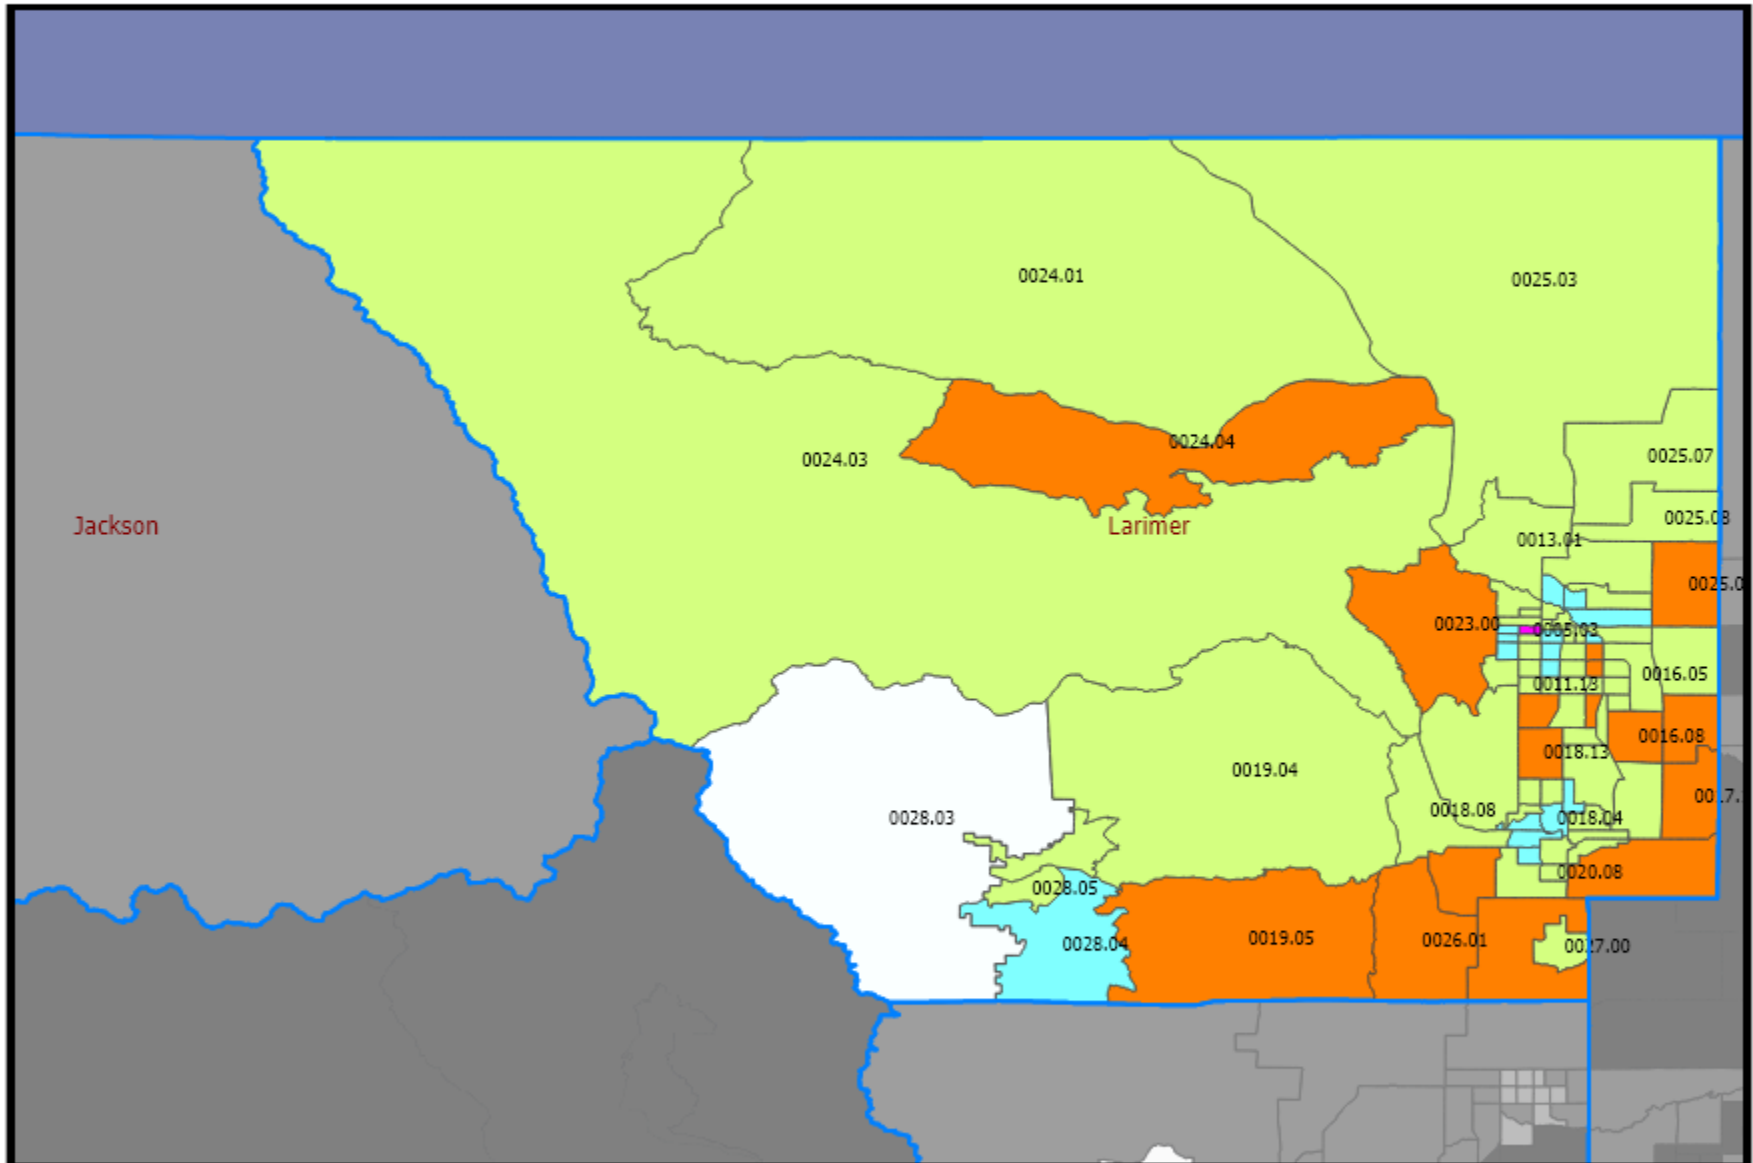

# 2026 Fort Collins- Loveland CO MSA

## Map Legend

 Counties

 States

### Census Tracts (Inside) - Tract Income ...

 0 - Income Not Available

 1 - Low Income

 2 - Moderate Income

 3 - Middle Income

 4 - Upper Income

### Census Tracts (Outside) - Tract Income ...

 0 - Income Not Available

 1 - Low Income

 2 - Moderate Income

 3 - Middle Income

 4 - Upper Income