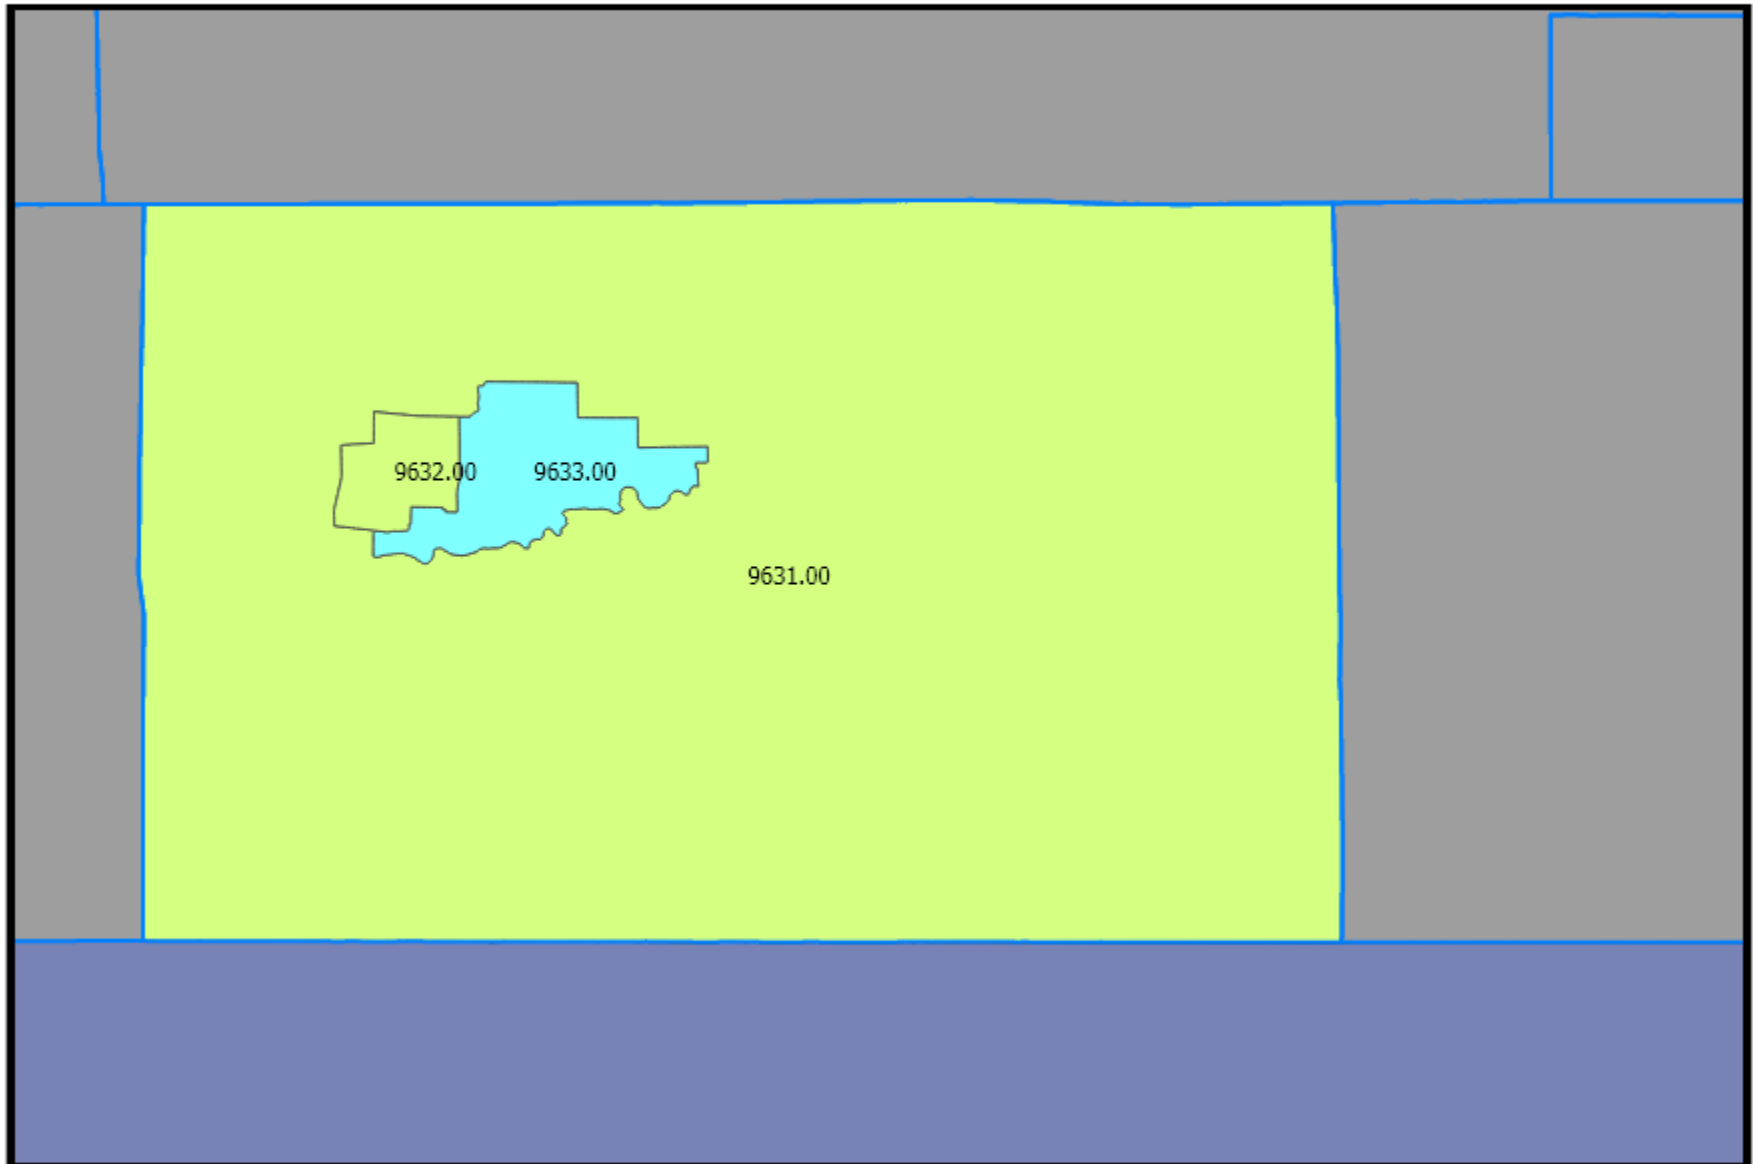

# 2026 Red Willow County NE

## Map Legend

 Counties

 States

### Census Tracts (Inside) - Tract Income ...

 0 - Income Not Available

 1 - Low Income

 2 - Moderate Income

 3 - Middle Income

 4 - Upper Income

### Census Tracts (Outside) - Tract Income ...

 0 - Income Not Available

 1 - Low Income

 2 - Moderate Income

 3 - Middle Income

 4 - Upper Income