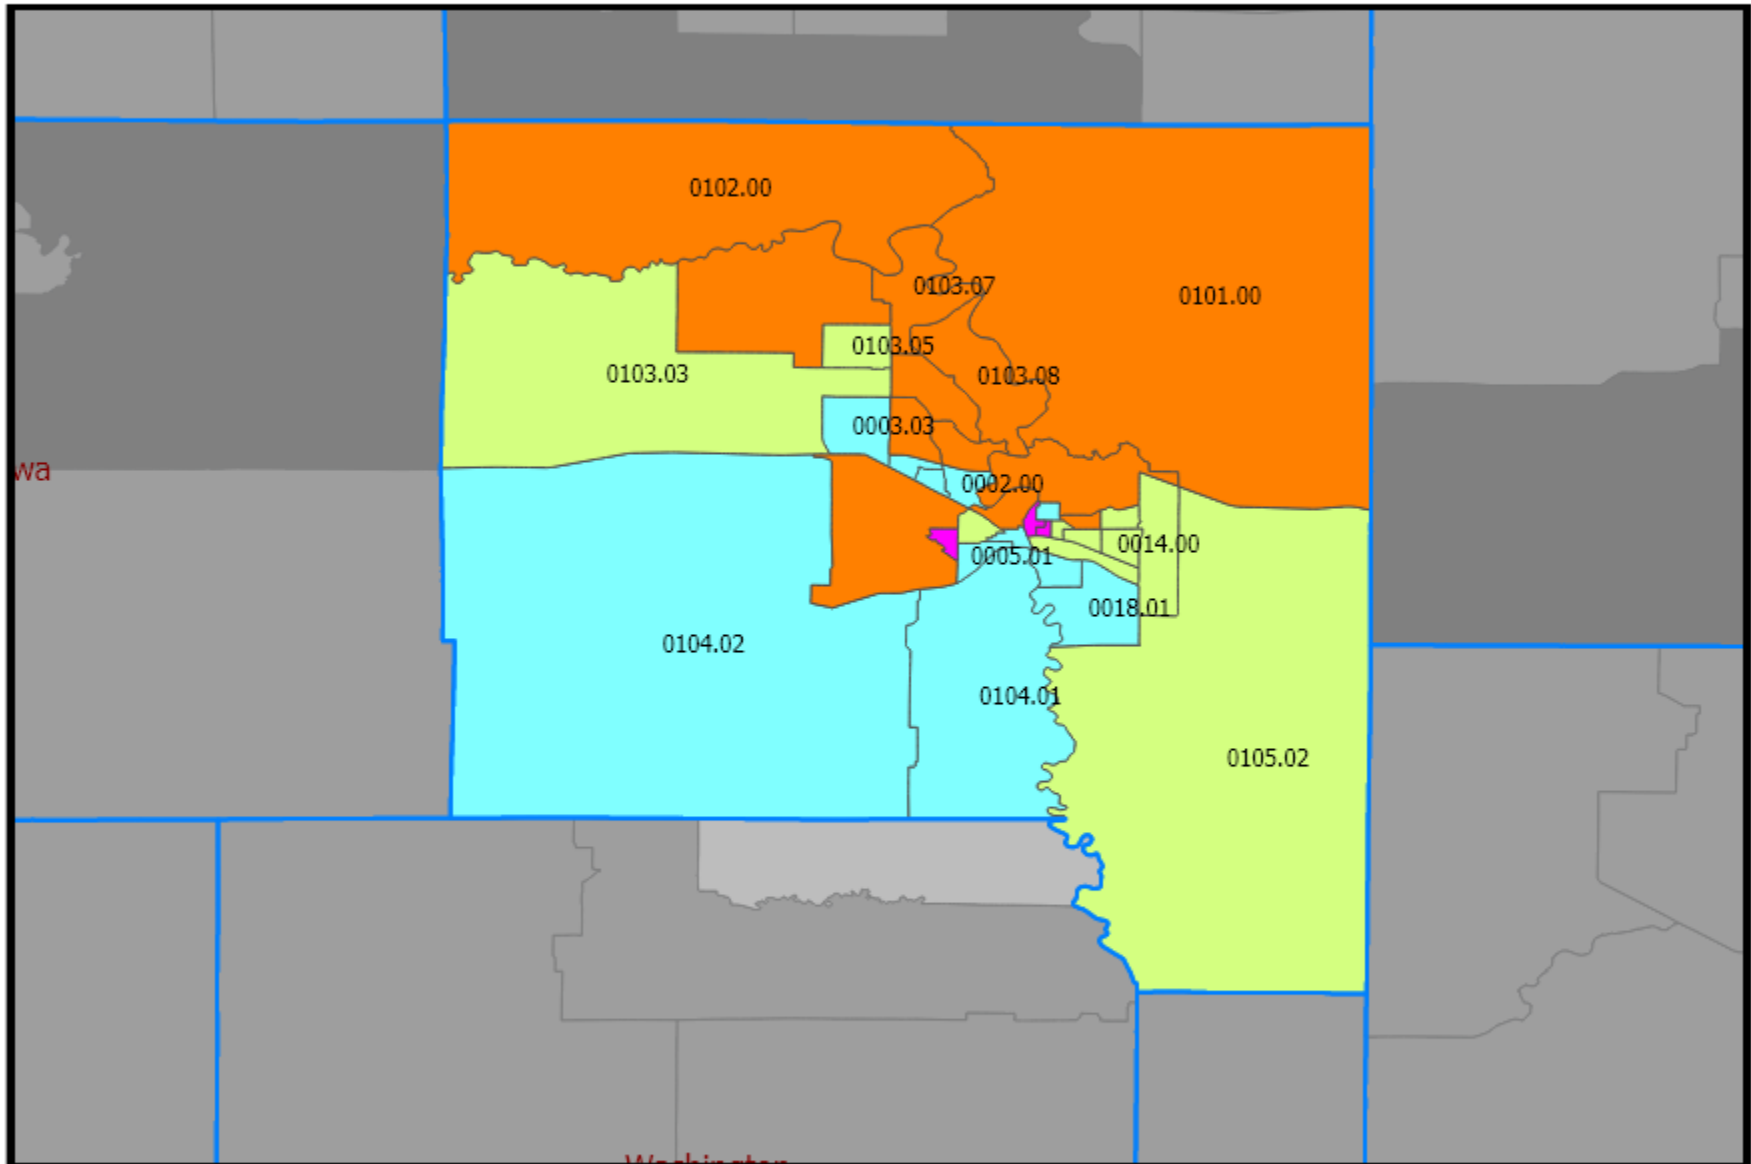

# 2026 Iowa City IA MSA

## Map Legend

 Counties

 States

### Census Tracts (Inside) - Tract Income ...

 0 - Income Not Available

 1 - Low Income

 2 - Moderate Income

 3 - Middle Income

 4 - Upper Income

### Census Tracts (Outside) - Tract Income ...

 0 - Income Not Available

 1 - Low Income

 2 - Moderate Income

 3 - Middle Income

 4 - Upper Income