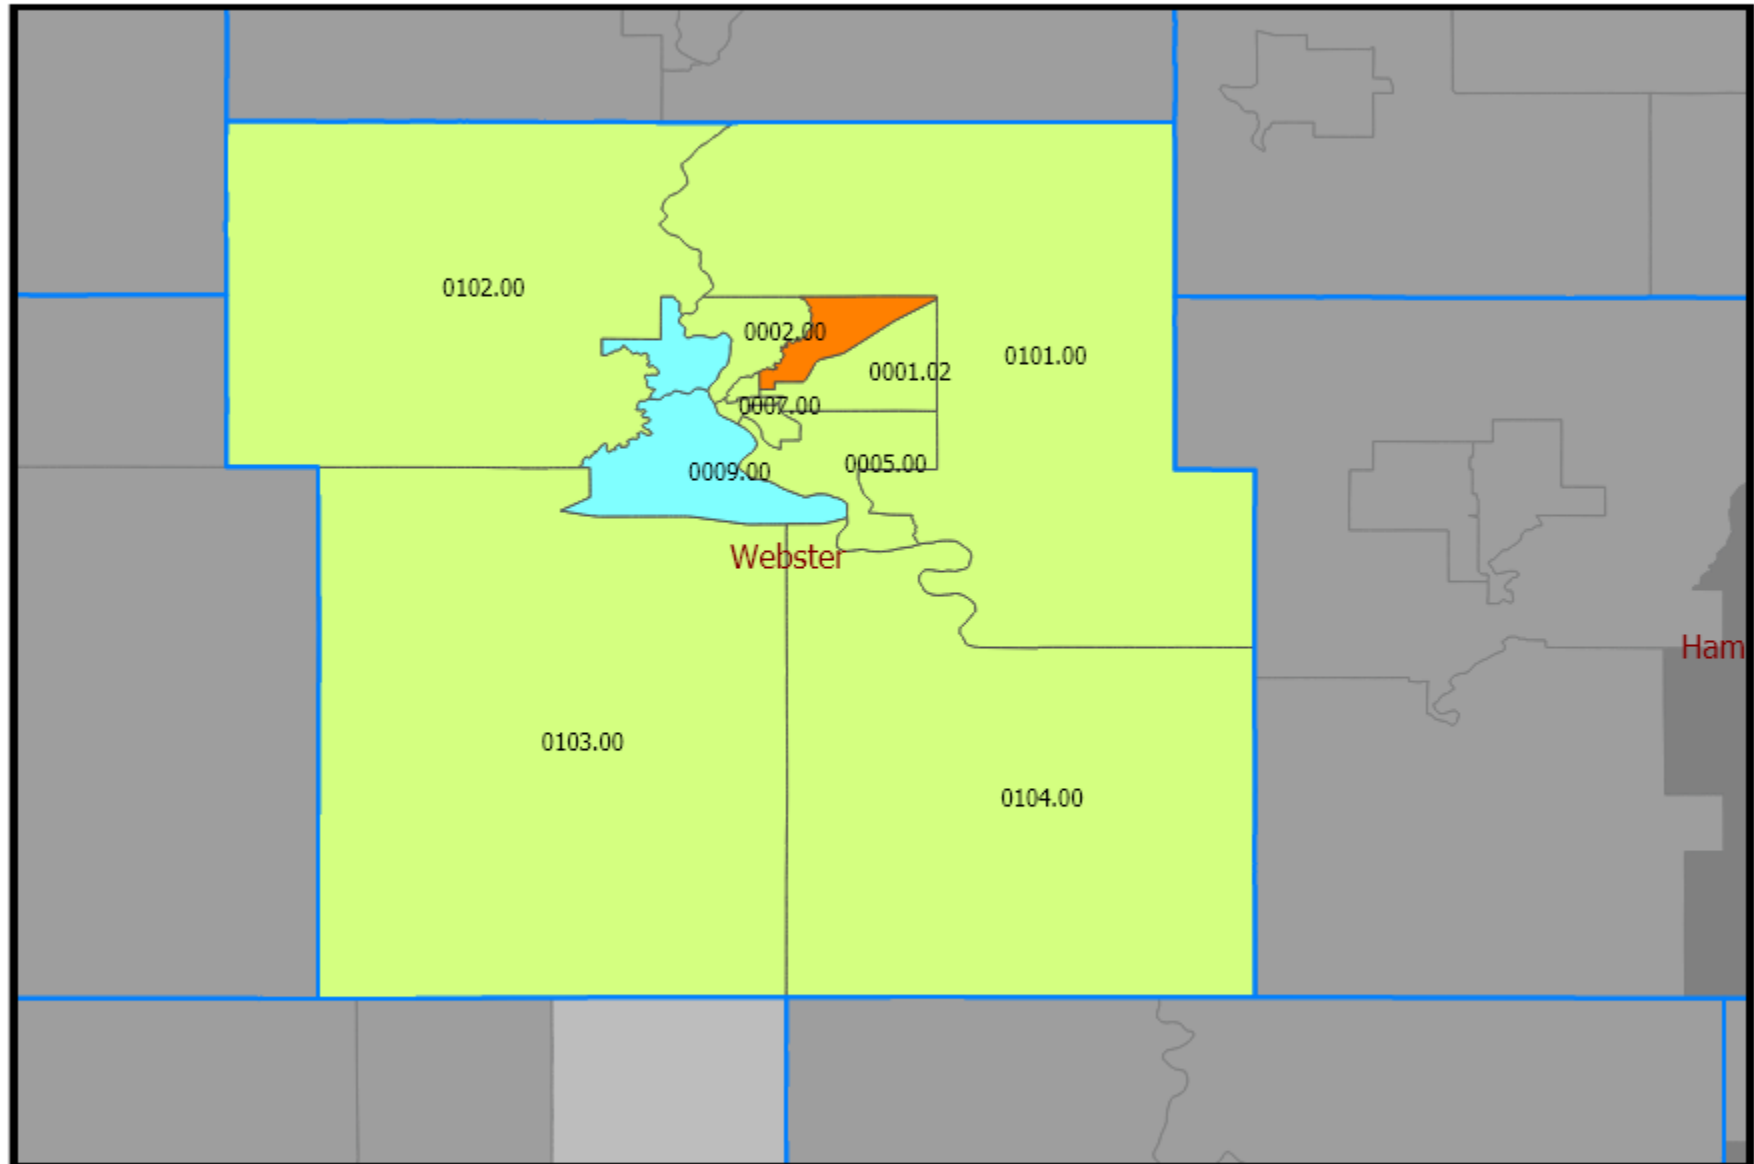

2026 Webster County IA

Map Legend

 Counties

 States

Census Tracts (Inside) - Tract Income ...

 0 - Income Not Available

 1 - Low Income

 2 - Moderate Income

 3 - Middle Income

 4 - Upper Income

Census Tracts (Outside) - Tract Income ...

 0 - Income Not Available

 1 - Low Income

 2 - Moderate Income

 3 - Middle Income

 4 - Upper Income