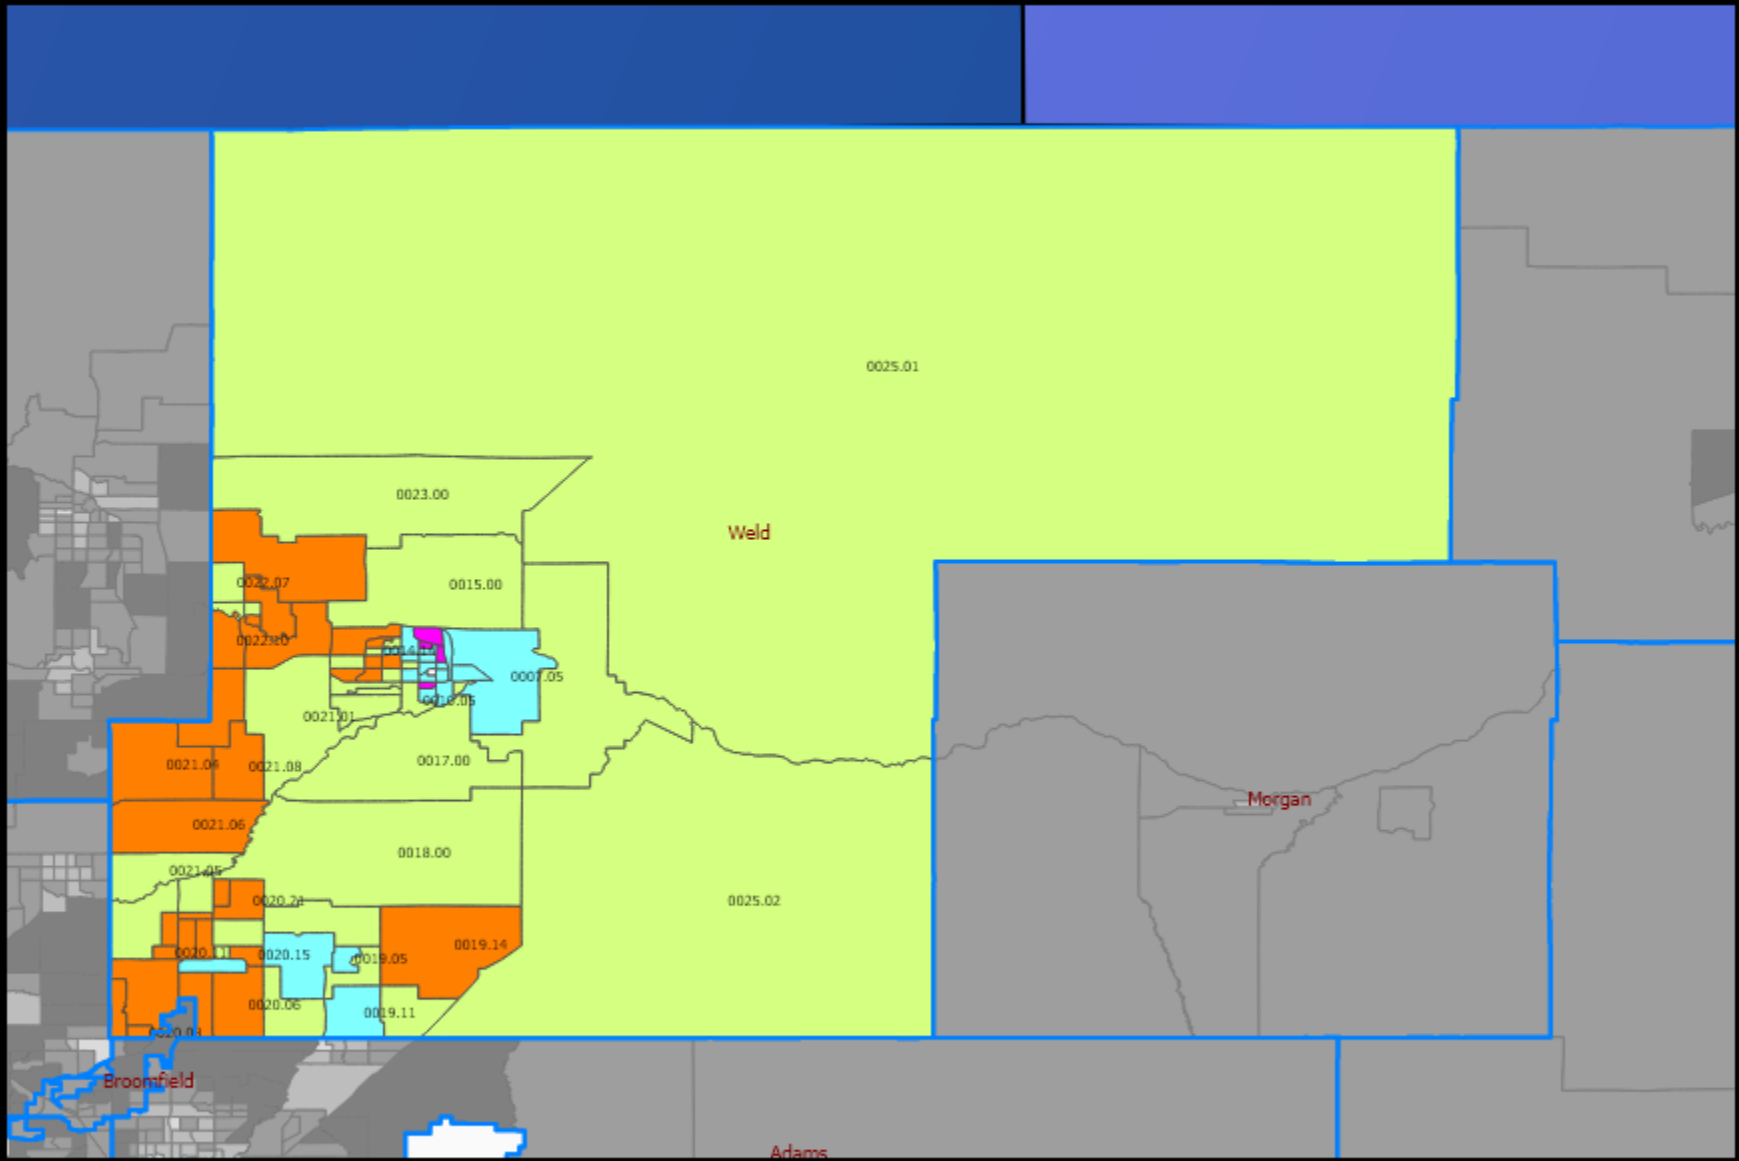

# 2026 Greeley CO MSA

## Map Legend

 Counties

 States

### Census Tracts (Inside) - Tract Income ...

 0 - Income Not Available

 1 - Low Income

 2 - Moderate Income

 3 - Middle Income

 4 - Upper Income

### Census Tracts (Outside) - Tract Income ...

 0 - Income Not Available

 1 - Low Income

 2 - Moderate Income

 3 - Middle Income

 4 - Upper Income