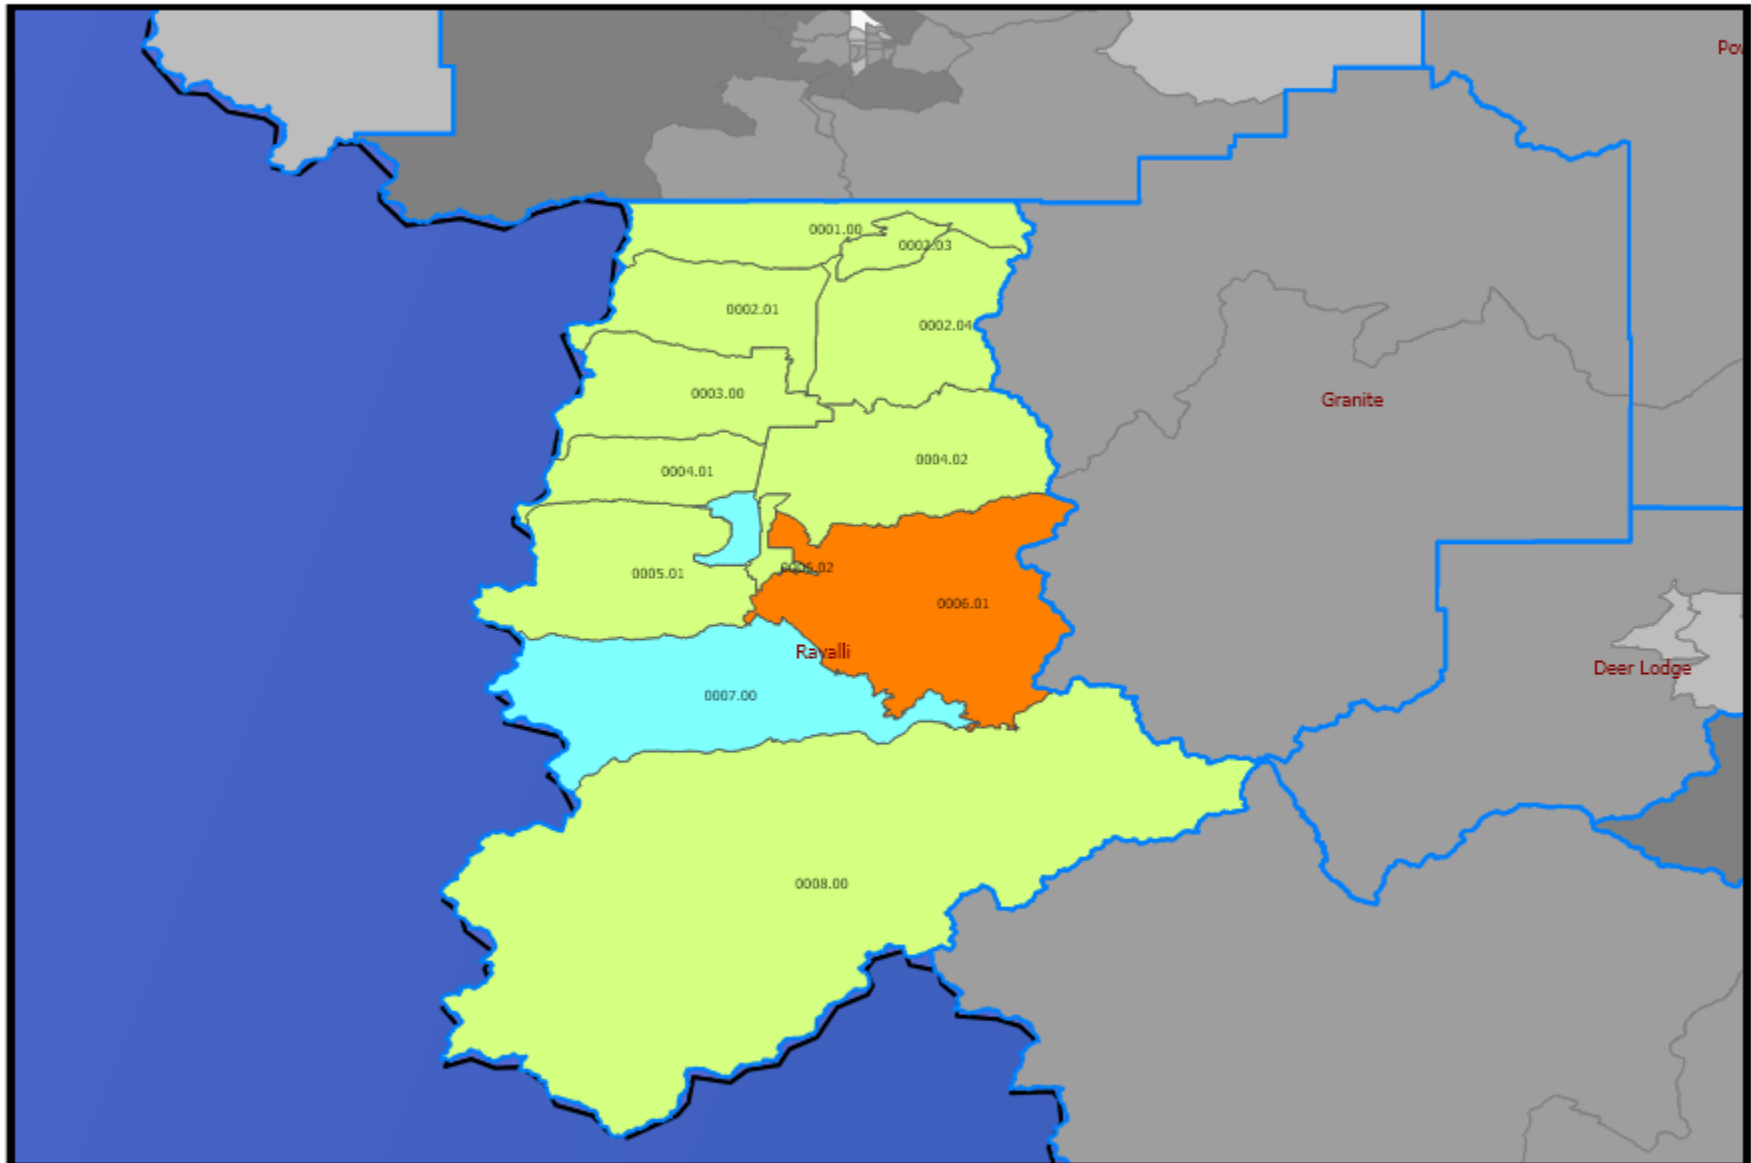

# 2026 Ravalli County MT

## Map Legend

 Counties

 States

### Census Tracts (Inside) - Tract Income ...

 0 - Income Not Available

 1 - Low Income

 2 - Moderate Income

 3 - Middle Income

 4 - Upper Income

### Census Tracts (Outside) - Tract Income ...

 0 - Income Not Available

 1 - Low Income

 2 - Moderate Income

 3 - Middle Income

 4 - Upper Income