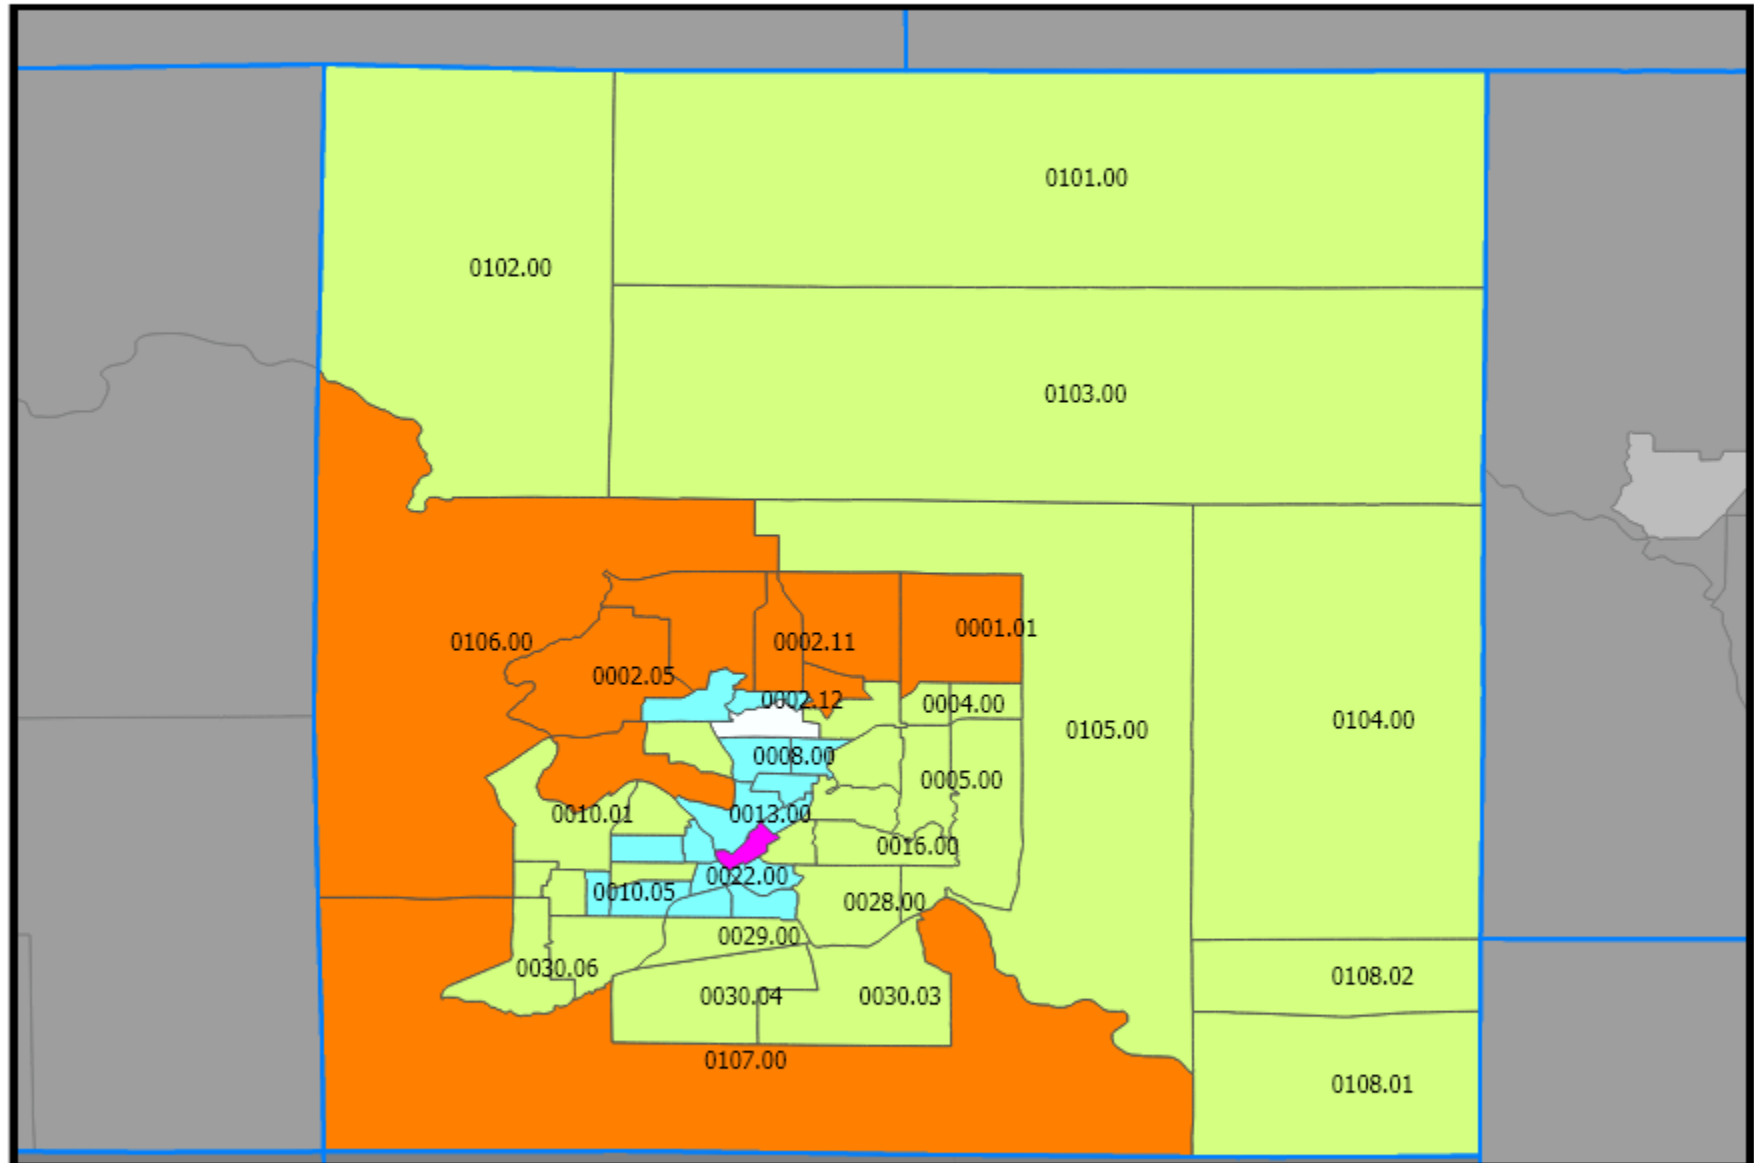

# 2026 Cedar Rapids IA MSA

## Map Legend

 Counties

 States

### Census Tracts (Inside) - Tract Income ...

 0 - Income Not Available

 1 - Low Income

 2 - Moderate Income

 3 - Middle Income

 4 - Upper Income

### Census Tracts (Outside) - Tract Income ...

 0 - Income Not Available

 1 - Low Income

 2 - Moderate Income

 3 - Middle Income

 4 - Upper Income