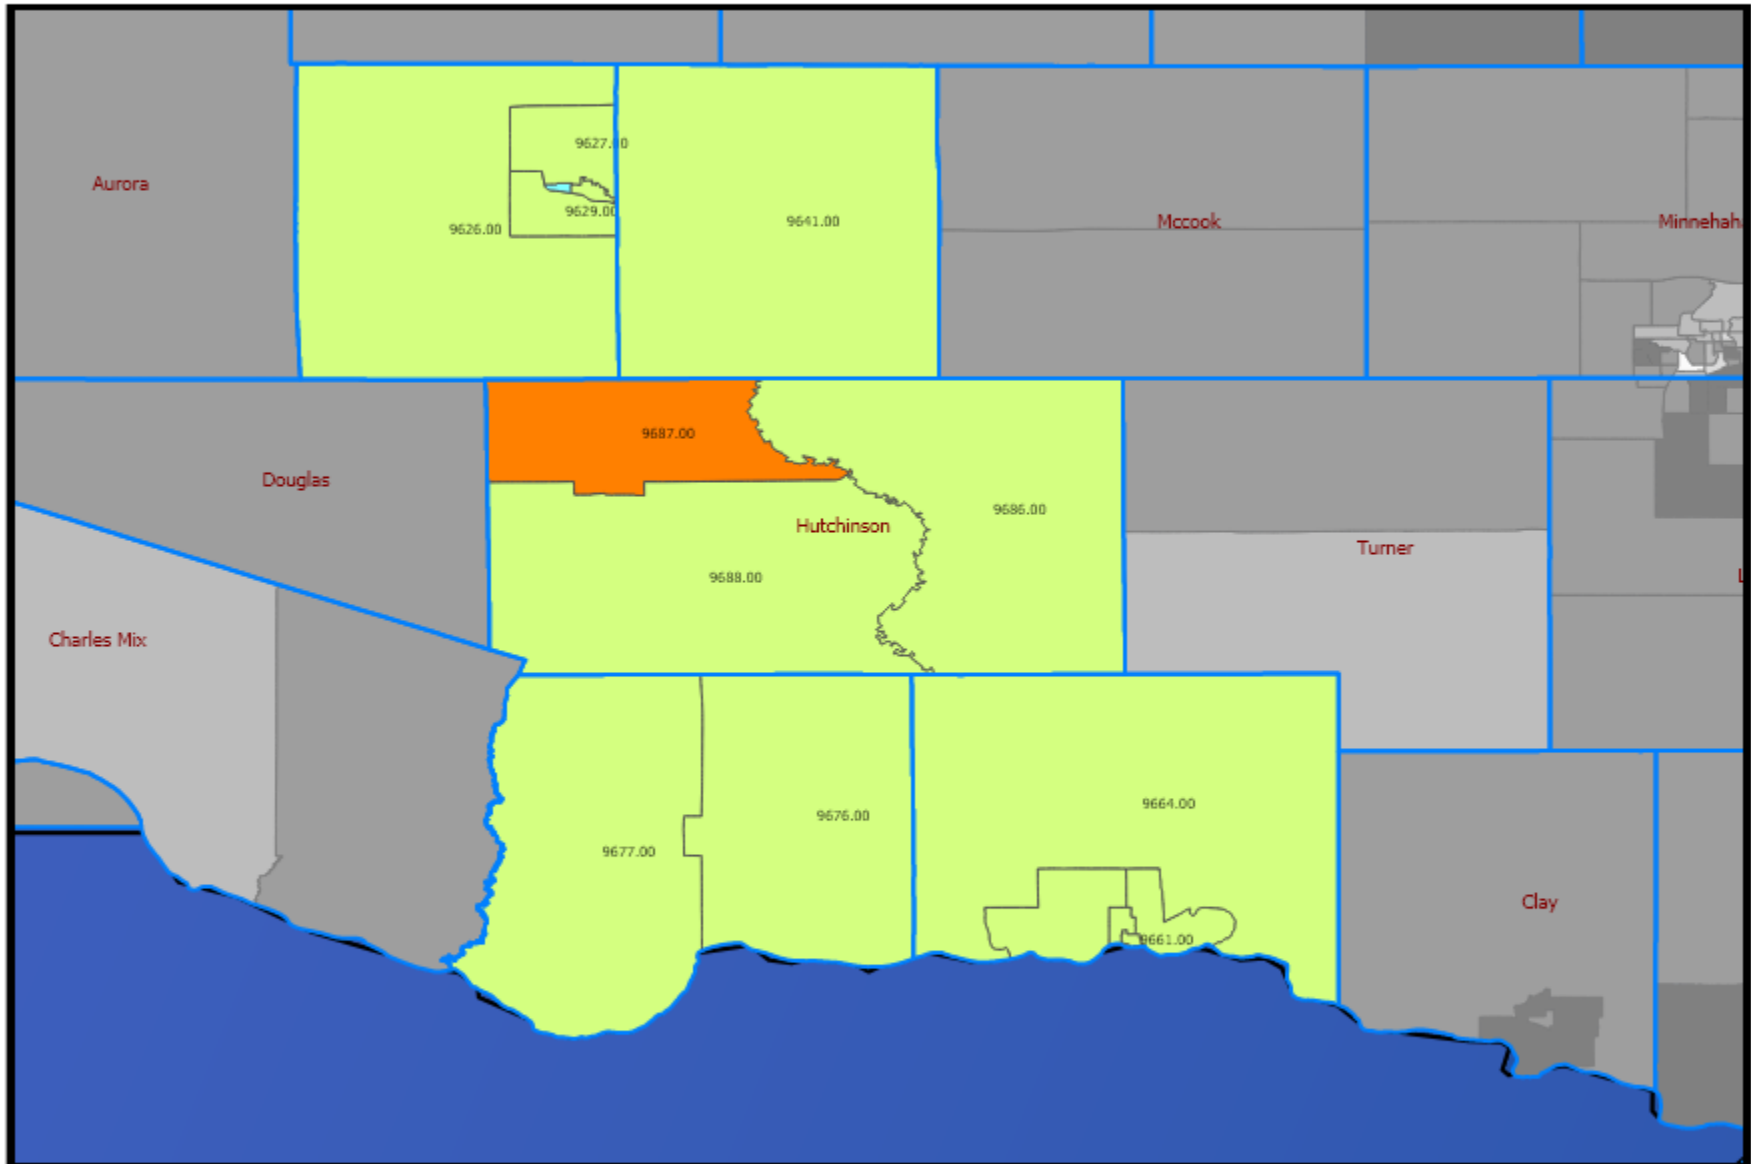

2026 Southeast South Dakota

Map Legend

 Counties

 States

Census Tracts (Inside) - Tract Income ...

 0 - Income Not Available

 1 - Low Income

 2 - Moderate Income

 3 - Middle Income

 4 - Upper Income

Census Tracts (Outside) - Tract Income ...

 0 - Income Not Available

 1 - Low Income

 2 - Moderate Income

 3 - Middle Income

 4 - Upper Income