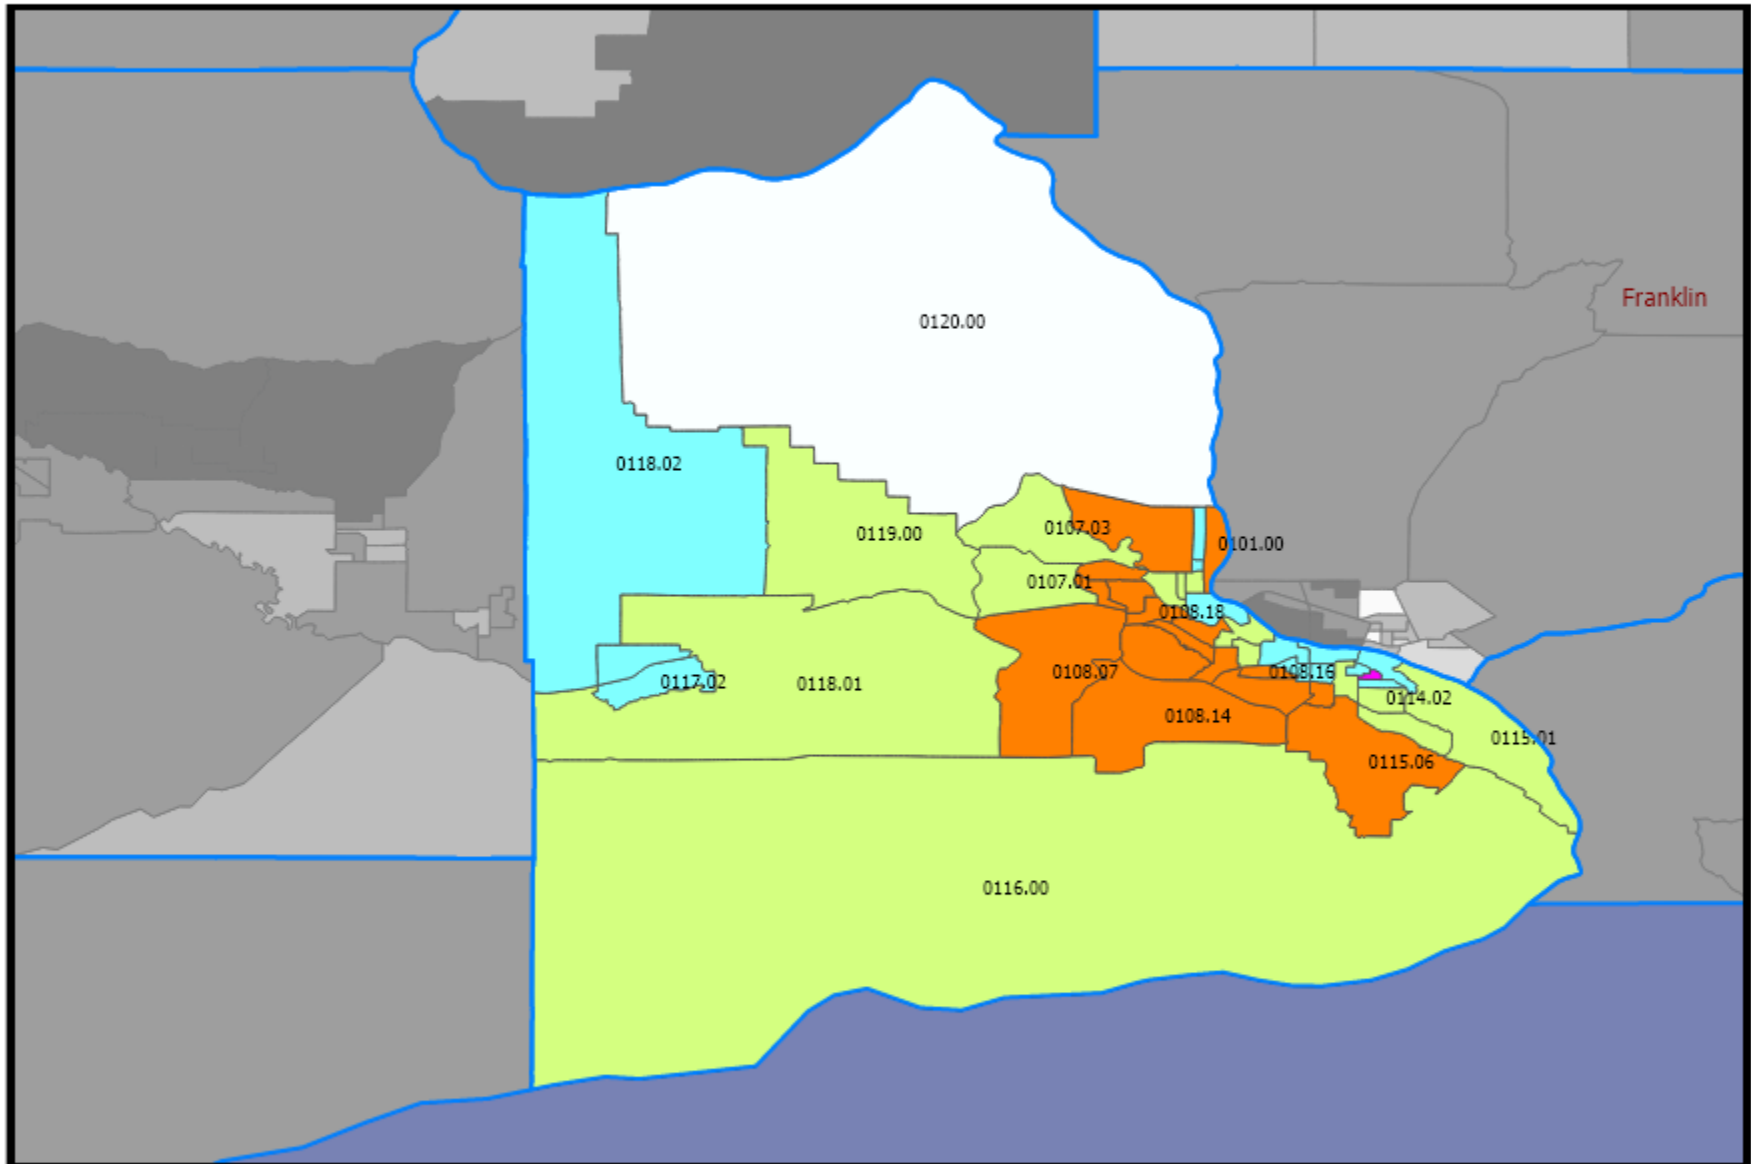

2026 Kennewick-Richland WA MSA

Map Legend

 Counties

 States

Census Tracts (Inside) - Tract Income ...

 0 - Income Not Available

 1 - Low Income

 2 - Moderate Income

 3 - Middle Income

 4 - Upper Income

Census Tracts (Outside) - Tract Income ...

 0 - Income Not Available

 1 - Low Income

 2 - Moderate Income

 3 - Middle Income

 4 - Upper Income