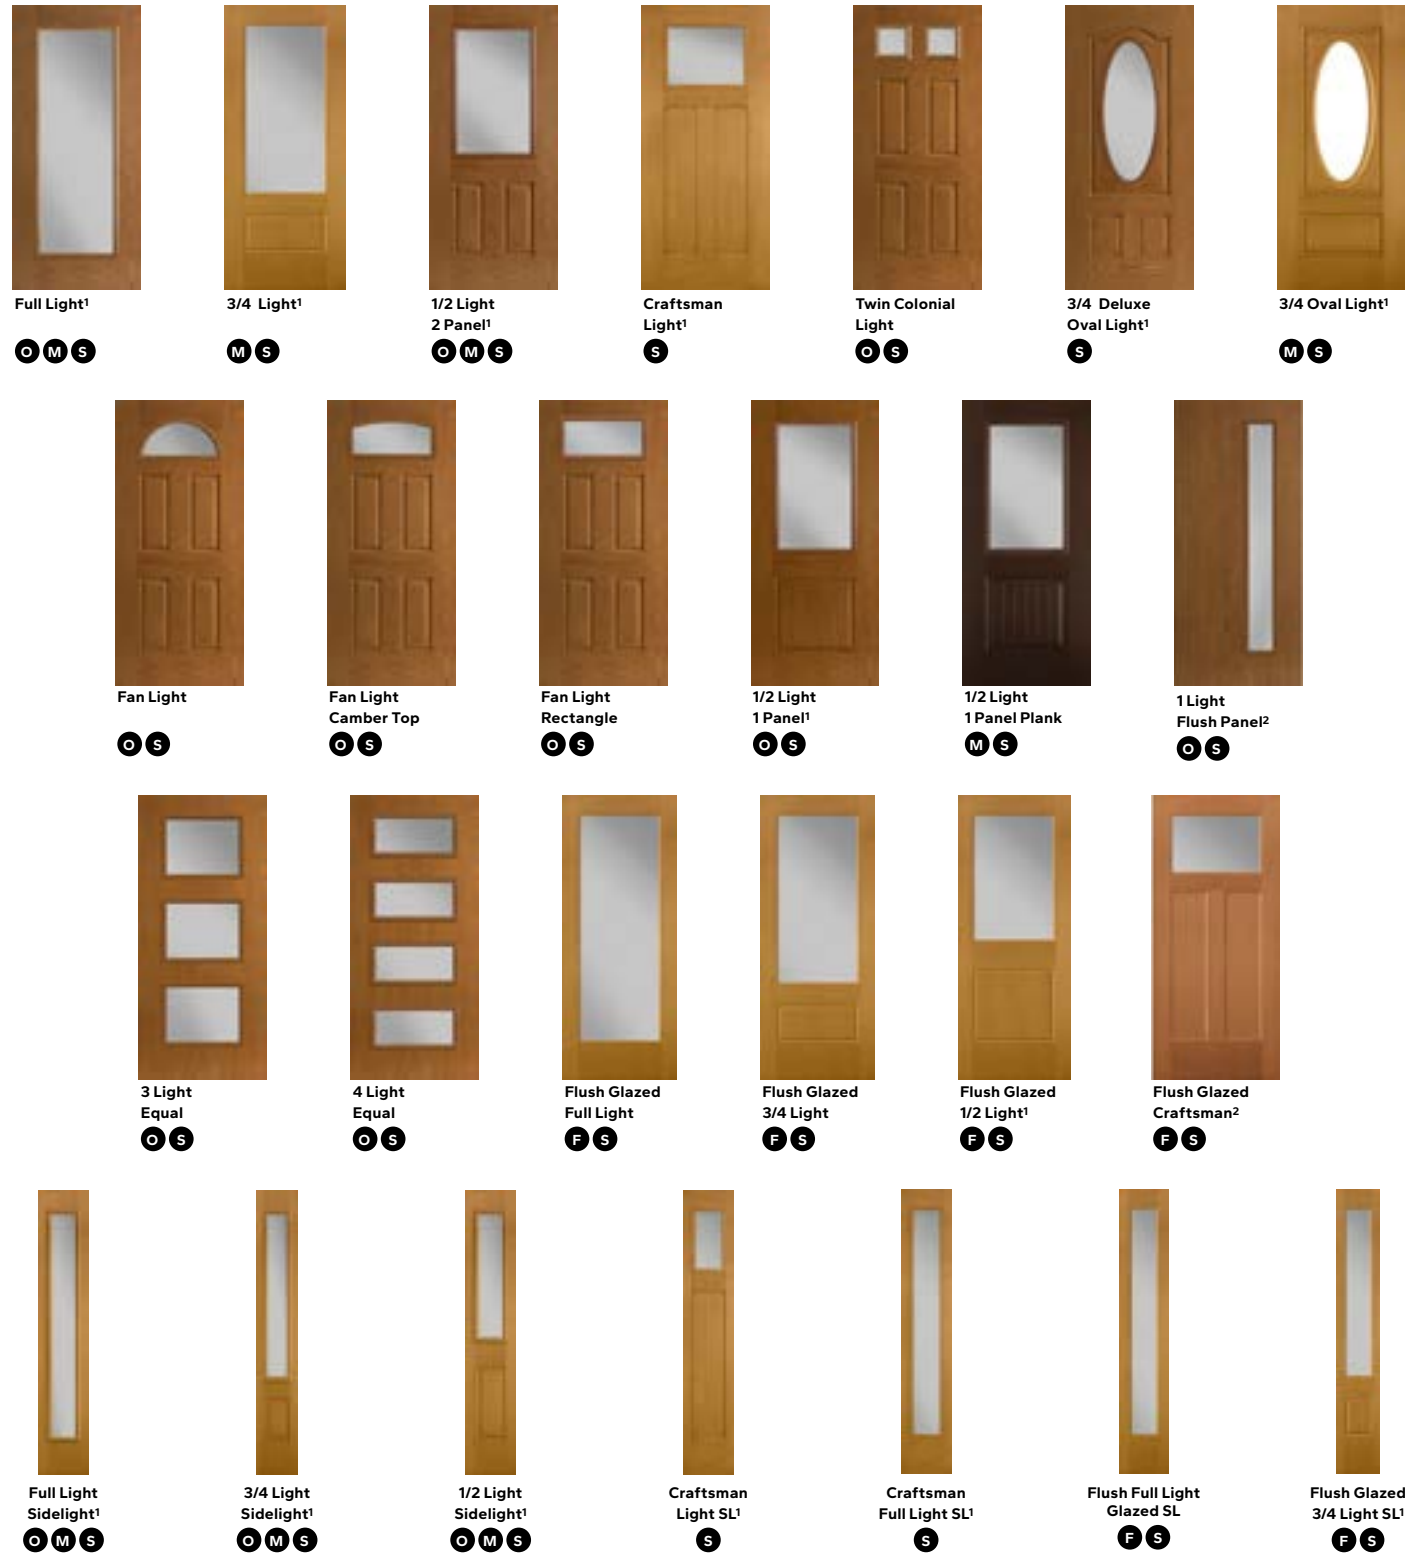

Choose your panel style. (Cont.)

Glass Door Panels: Fiberglass

- O Oak-Grain Fiberglass
- M Mahogany-Grain Fiberglass
- F Fir-Grain Fiberglass
- S Smooth Fiberglass

Personalize with your stain or paint color.

Frame & Panel Finishes

Prefinish Options

All of the beauty. None of the work. Pella can prefinish your entry door in your choice of rich stain or paint colors.