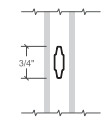

## Grilles

Choose the look of true divided light or make cleaning easier by selecting grilles-between-the-glass.

**Square Integral Light Technology<sup>3,4</sup>**  
5/8"

**Square Integral Light Technology<sup>3,4</sup>**  
7/8"

**Square Integral Light Technology<sup>3,4</sup>**  
1-1/4"

**Square Integral Light Technology<sup>3,4</sup>**  
2"

**Aluminum Grilles-Between-The-Glass<sup>5</sup>**  
3/4"