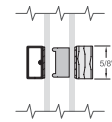

Window sizes available in 1/8" increments

Special sizes available. For more information regarding performance, visit pella.com/performance. For more information regarding frame and installation types, visit PellaADM.com.

Grilles

Choose the look of true divided light or make cleaning easier by selecting grilles-between-the-glass.

Square Integral Light Technology^{3,4}
5/8"