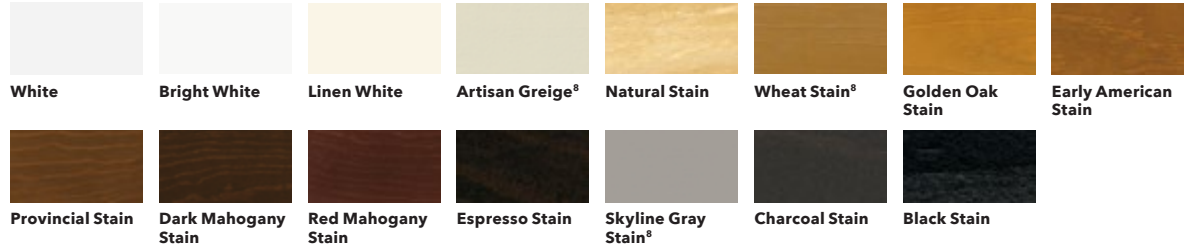

#### Finishes:

**Champagne White Brown Matte Black**

**Oil-Rubbed Bronze Satin Nickel**

<sup>3,4,5</sup> See back cover for disclosures.

<sup>6,7</sup> See back cover for disclosures.

# Colors

## Wood Types

Choose the wood species that best complements your project's interior.

Custom solutions:

## Prefinished Pine Interior Colors

Custom interior finishes, unfinished or primed and ready-to-paint are also available.