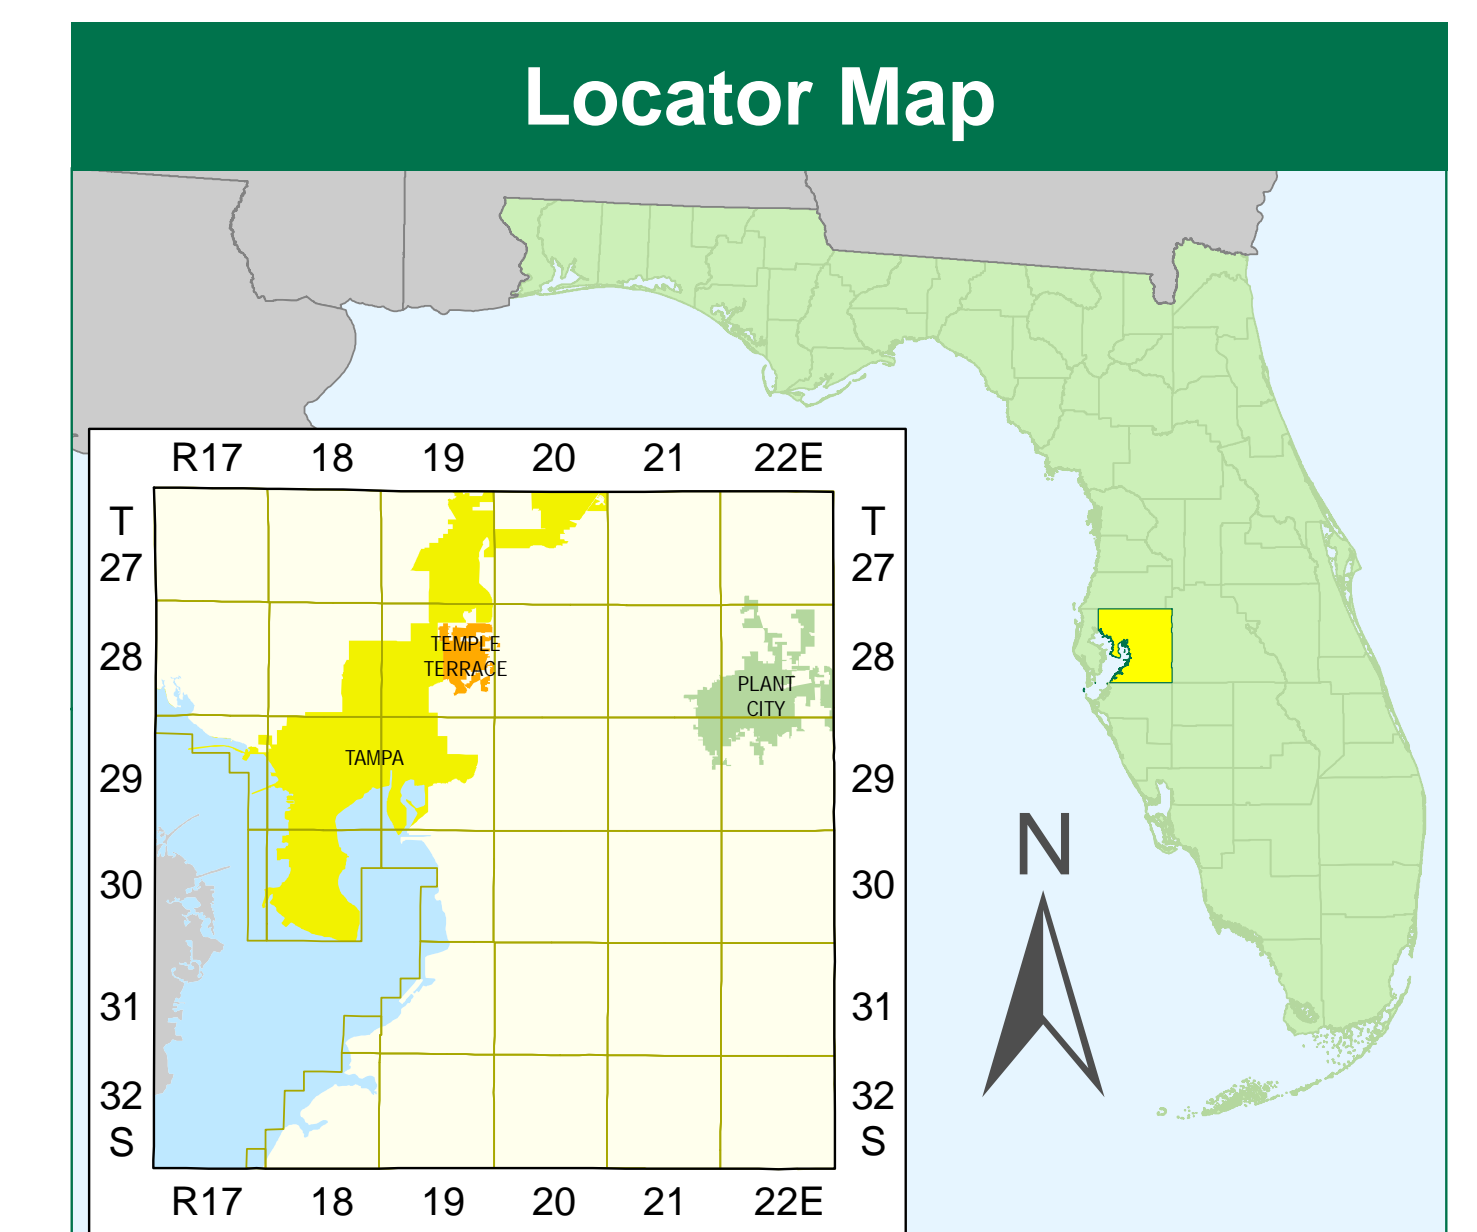

HILLSBOROUGH COUNTY ADOPTED COMMUNITY PLAN AREAS

Infrastructure & Development Services

Legend

1. Adopted Community Plan Areas
2. Apollo Beach, AB
   - Balm, BALM
   - Brandon, BR
   - Brandon Main Street, BMS
   - Citrus Park Village, CPV
   - East Lake - Orient Park, EL
   - Gibsonton, GIB
   - Greater Carrollwood Northdale, CWN
   - Greater Palm River, PR
   - Keystone - Odessa, KO
   - Little Manatee South, LMS
   - Lutz, LUTZ
   - Northwest Hillsborough, NW
   - Riverview, RIV
   - Ruskin, RUS
   - Seffner - Mango, SM
   - Southshore Areawide System Plan, SASP
   - Sun City Center, SCC
   - Thonotosassa, TH
   - Town N Country, TNC
   - Town N Country Focus, TNCF
   - University Area Community, UAC
   - Wimauma Village, WV
3. Southshore Areawide System Plan Boundary
    Urban Service Area Boundary