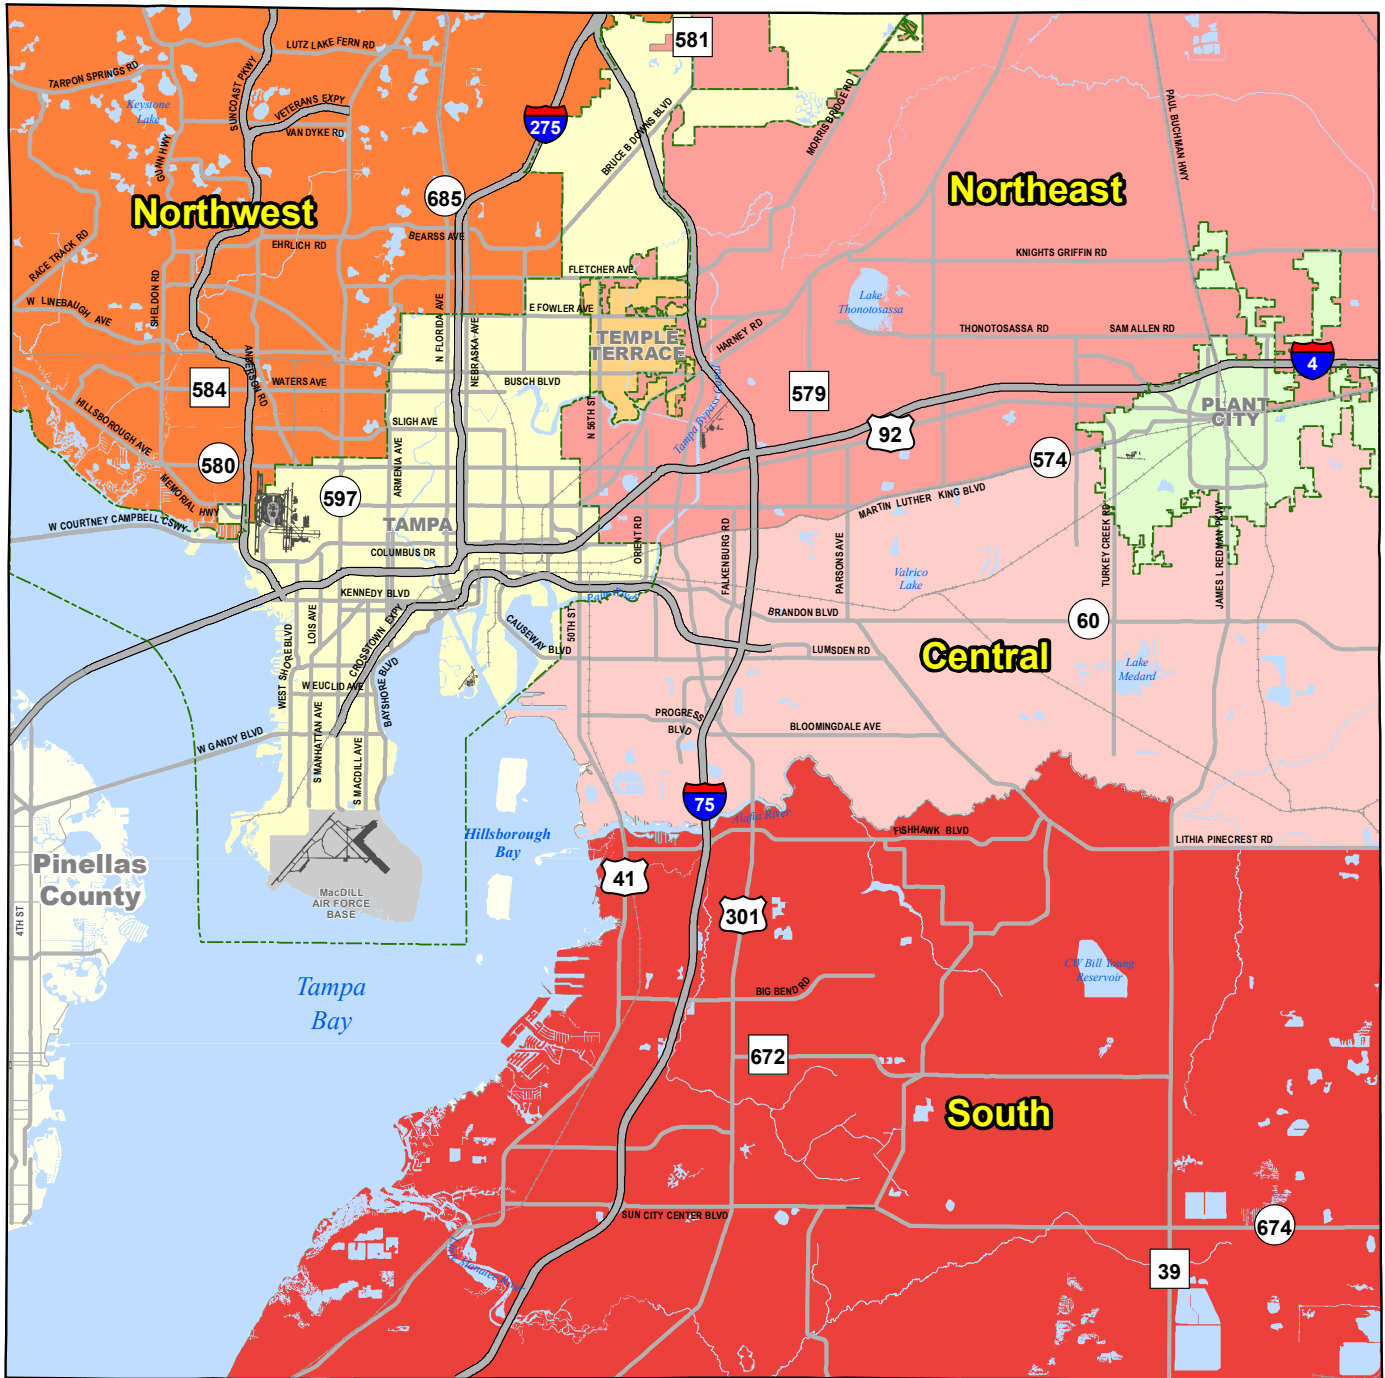

FIRE IMPACT FEE ZONES

Infrastructure & Development Services

LEGEND

Fire Impact Fee Zones

- Central
- Northeast
- Northwest
- South

601 E Kennedy Blvd, Tampa, FL 33602
(813) 272-5810
printroom@hillsboroughcounty.org