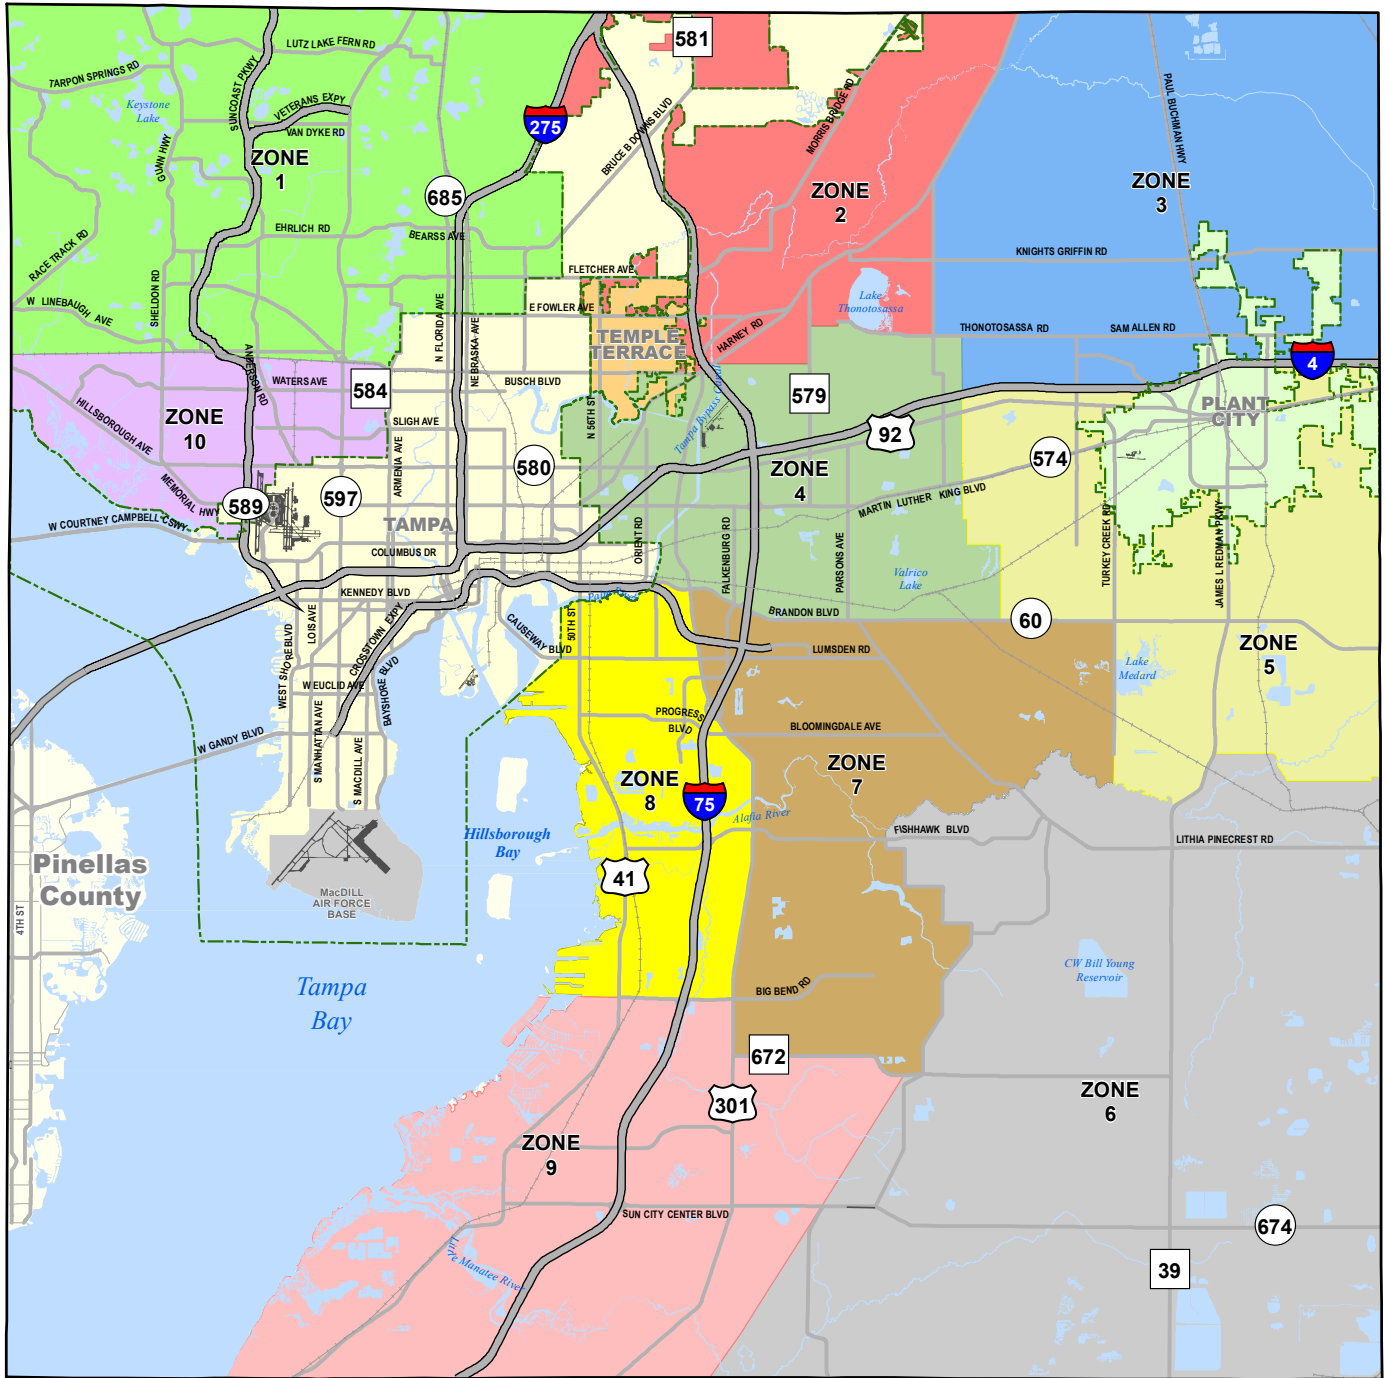

TRANSPORTATION IMPACT FEE ZONES

Infrastructure & Development Services

LEGEND

Transportation Impact Fee Zones

- ZONE 1
- ZONE 2
- ZONE 3
- ZONE 4
- ZONE 5
- ZONE 6
- ZONE 7
- ZONE 8
- ZONE 9
- ZONE 10

601 E Kennedy Blvd, Tampa, FL 33602
(813) 272-5810
printroom@hillsboroughcounty.org