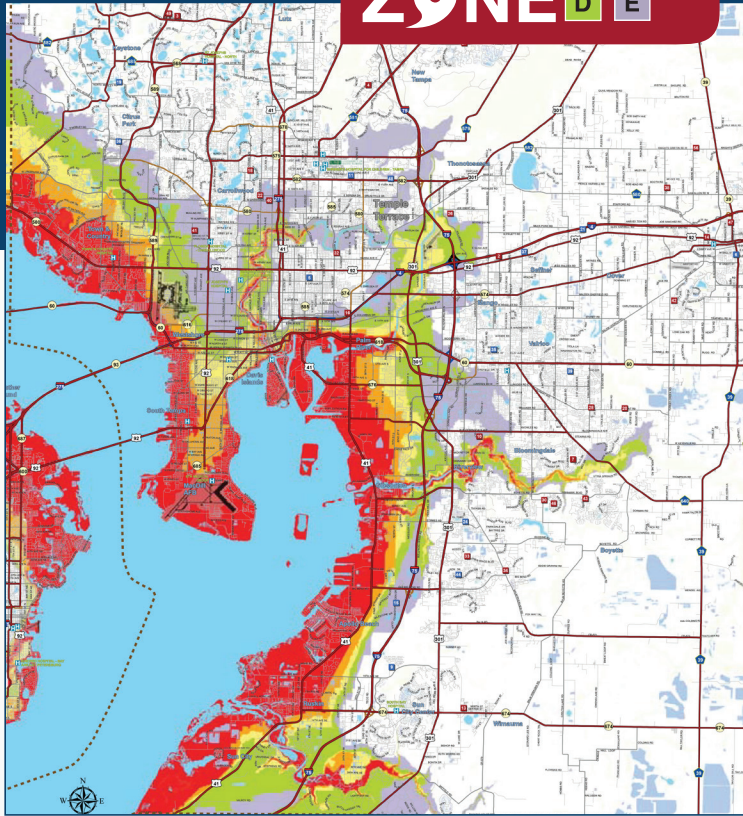

KNOW YOUR **A B C**
ZONE D E

LEGEND

Evacuation Levels

- Level A - Evacuate red areas and all mobile home/RV residents
 - Level B - Evacuate red and orange areas and all mobile home/RV residents
 - Level C - Evacuate red, orange and yellow areas and all mobile home/RV residents
 - Level D - Evacuate red, orange, yellow and green areas and all mobile home/RV
 - Level E - Evacuate red, orange, yellow, green and purple areas and all mobile home/RV residents
- Evacuation Routes

Potential Storm Tide Heights (FT)

- To 11'
- To 17'
- To 22'
- To 31'
- To 38'

No importa la categoría de tormenta, cada vez que se da una orden de evacuación, todos los residentes de casas móviles y manufacturadas deben evacuar.