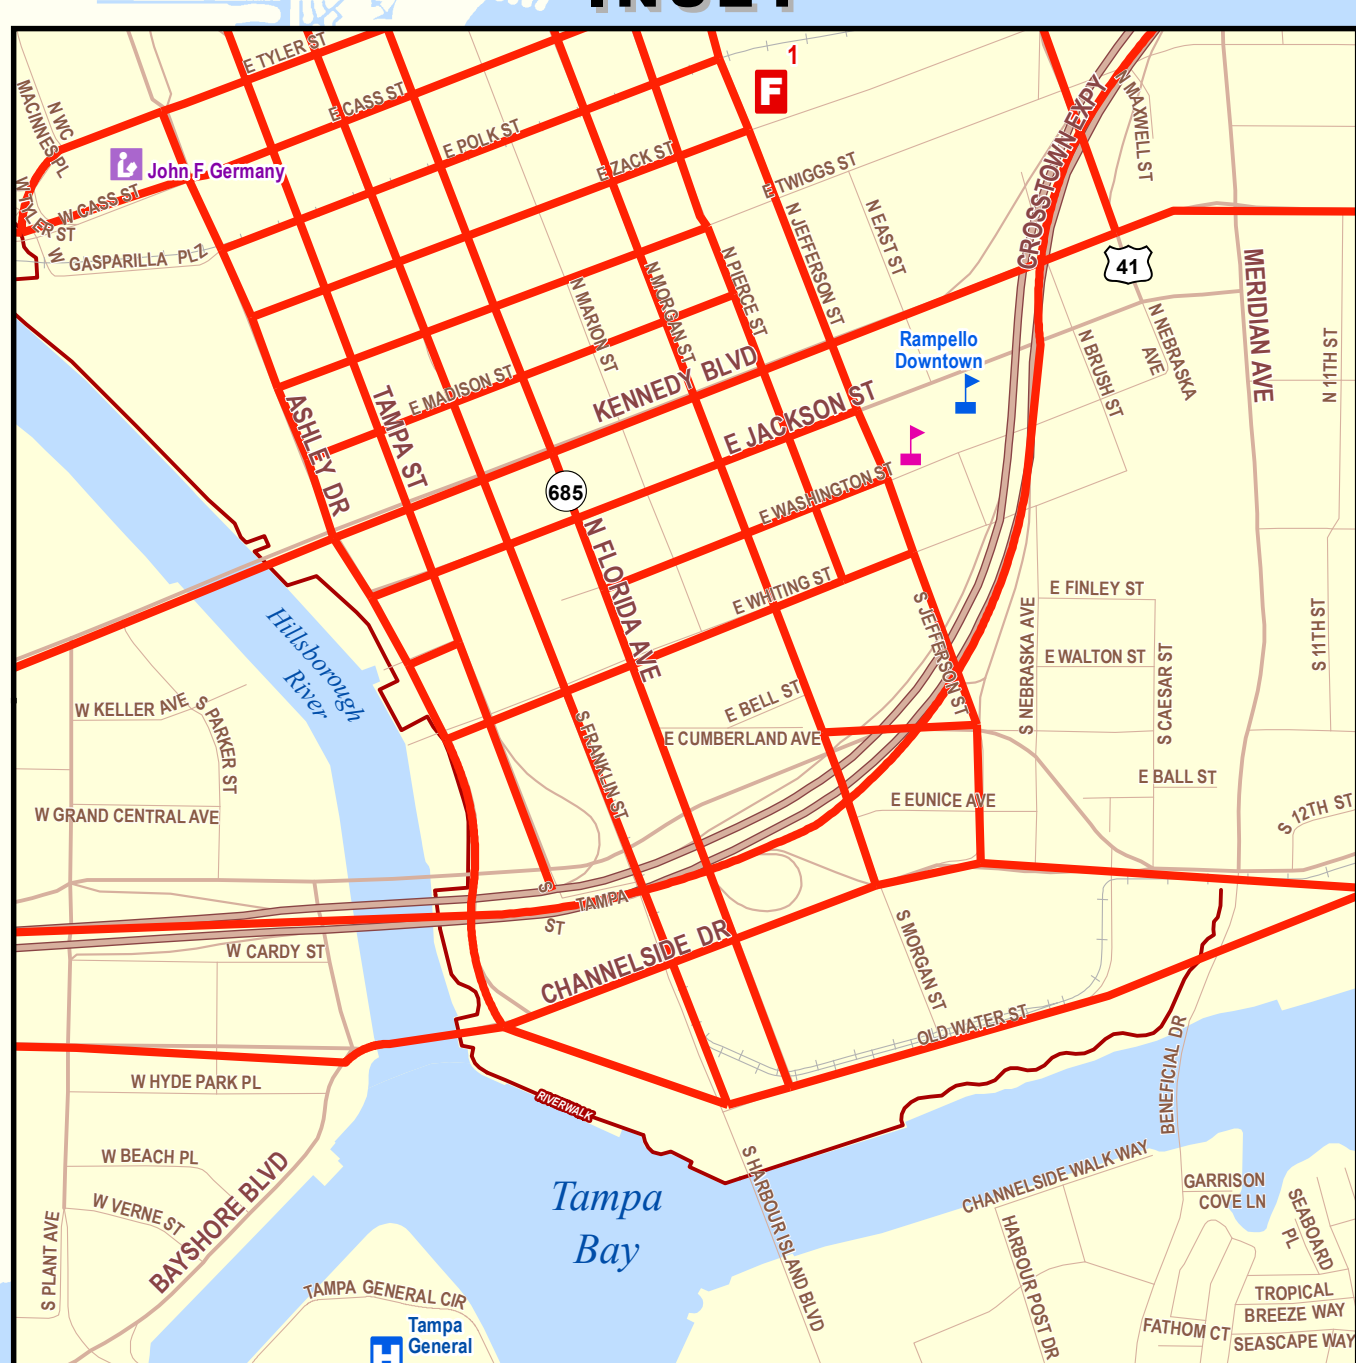

HILLSBOROUGH COUNTY BOARD OF COUNTY COMMISSIONERS TRUCK ROUTES

Infrastructure & Development Services

Hillsborough County,
Florida

Legend

- Truck Route Plan
- Urban Service Area Boundary
- Municipalities
- Plant City
- Tampa
- Temple Terrace

SOURCE: This map has been prepared for the inventory of real property found within Hillsborough County and is compiled from recorded deeds, plats, and other public records; it has been based on BEST AVAILABLE data.

601 E Kennedy Blvd
Tampa, FL 33602
(813) 272-5810
printroom@hillsboroughcounty.org