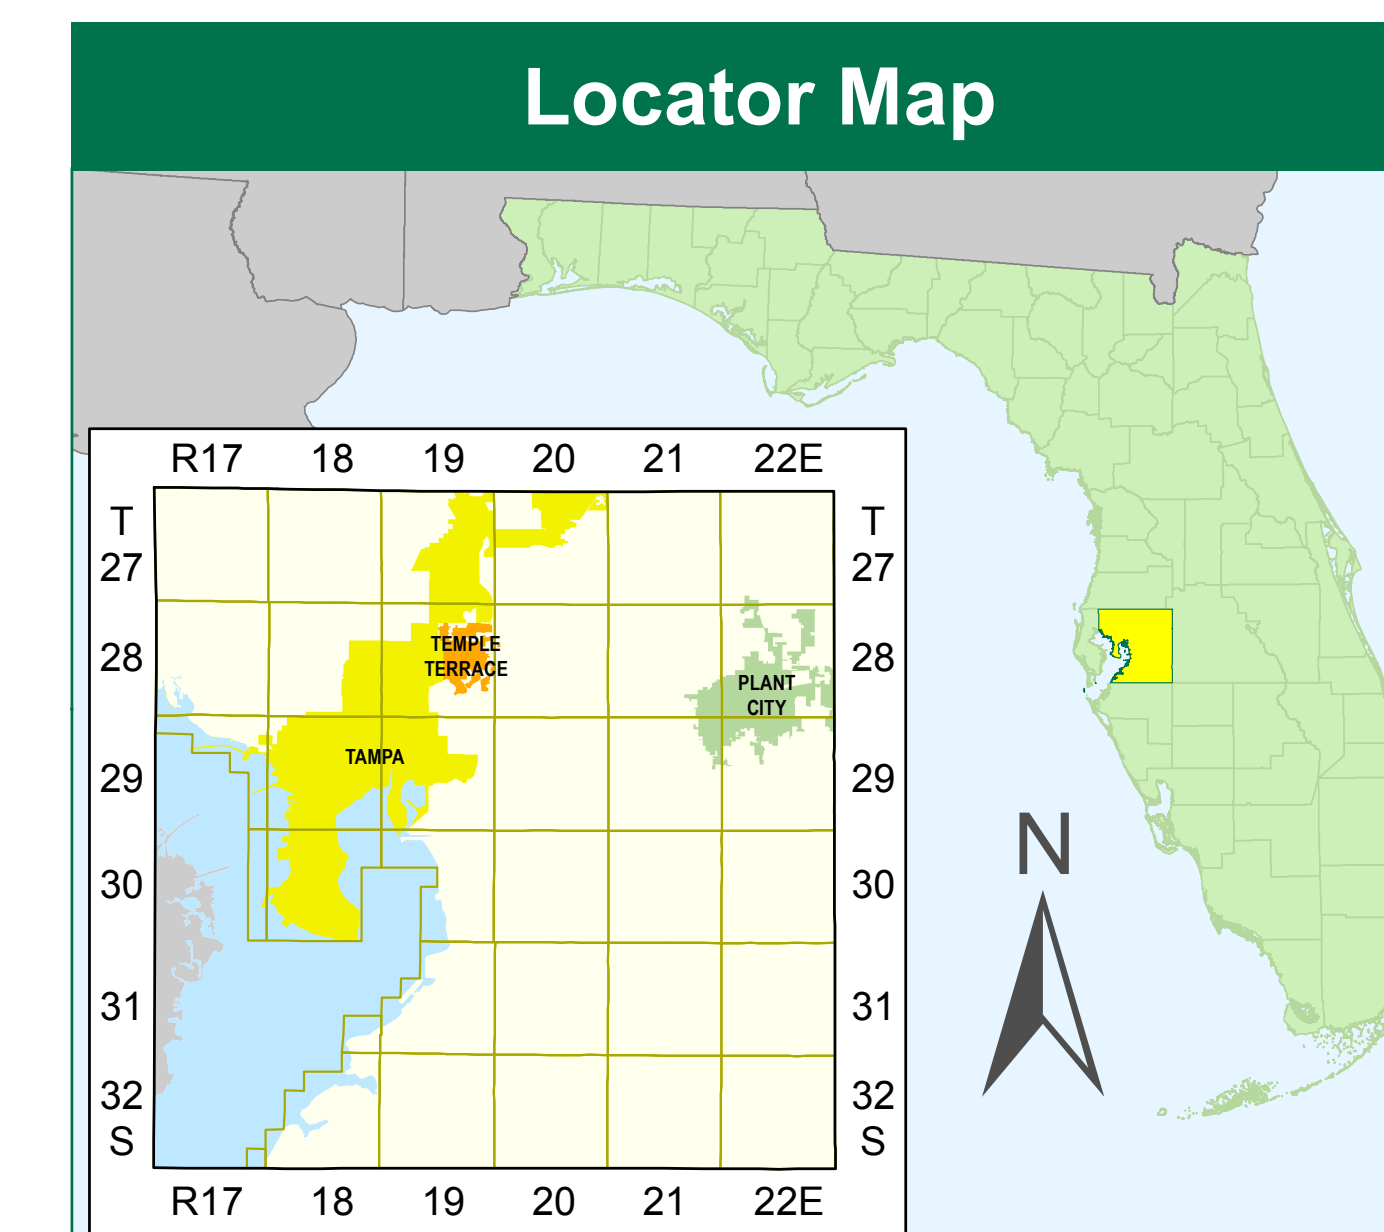

HILLSBOROUGH COUNTY BOARD OF COUNTY COMMISSIONERS TRUCK ROUTES

Infrastructure & Development Services

Hillsborough County,
Florida

Legend

- Truck Route Plan
- Urban Service Area Boundary
- Municipalities
- Plant City
- Tampa
- Temple Terrace

SOURCE: This map has been prepared for the inventory of real property found within Hillsborough County and is compiled from recorded deeds, plats, and other public records; it has been based on BEST AVAILABLE data.

601 E Kennedy Blvd
Tampa, FL 33602
(813) 272-5810
printroom@hillsboroughcounty.org