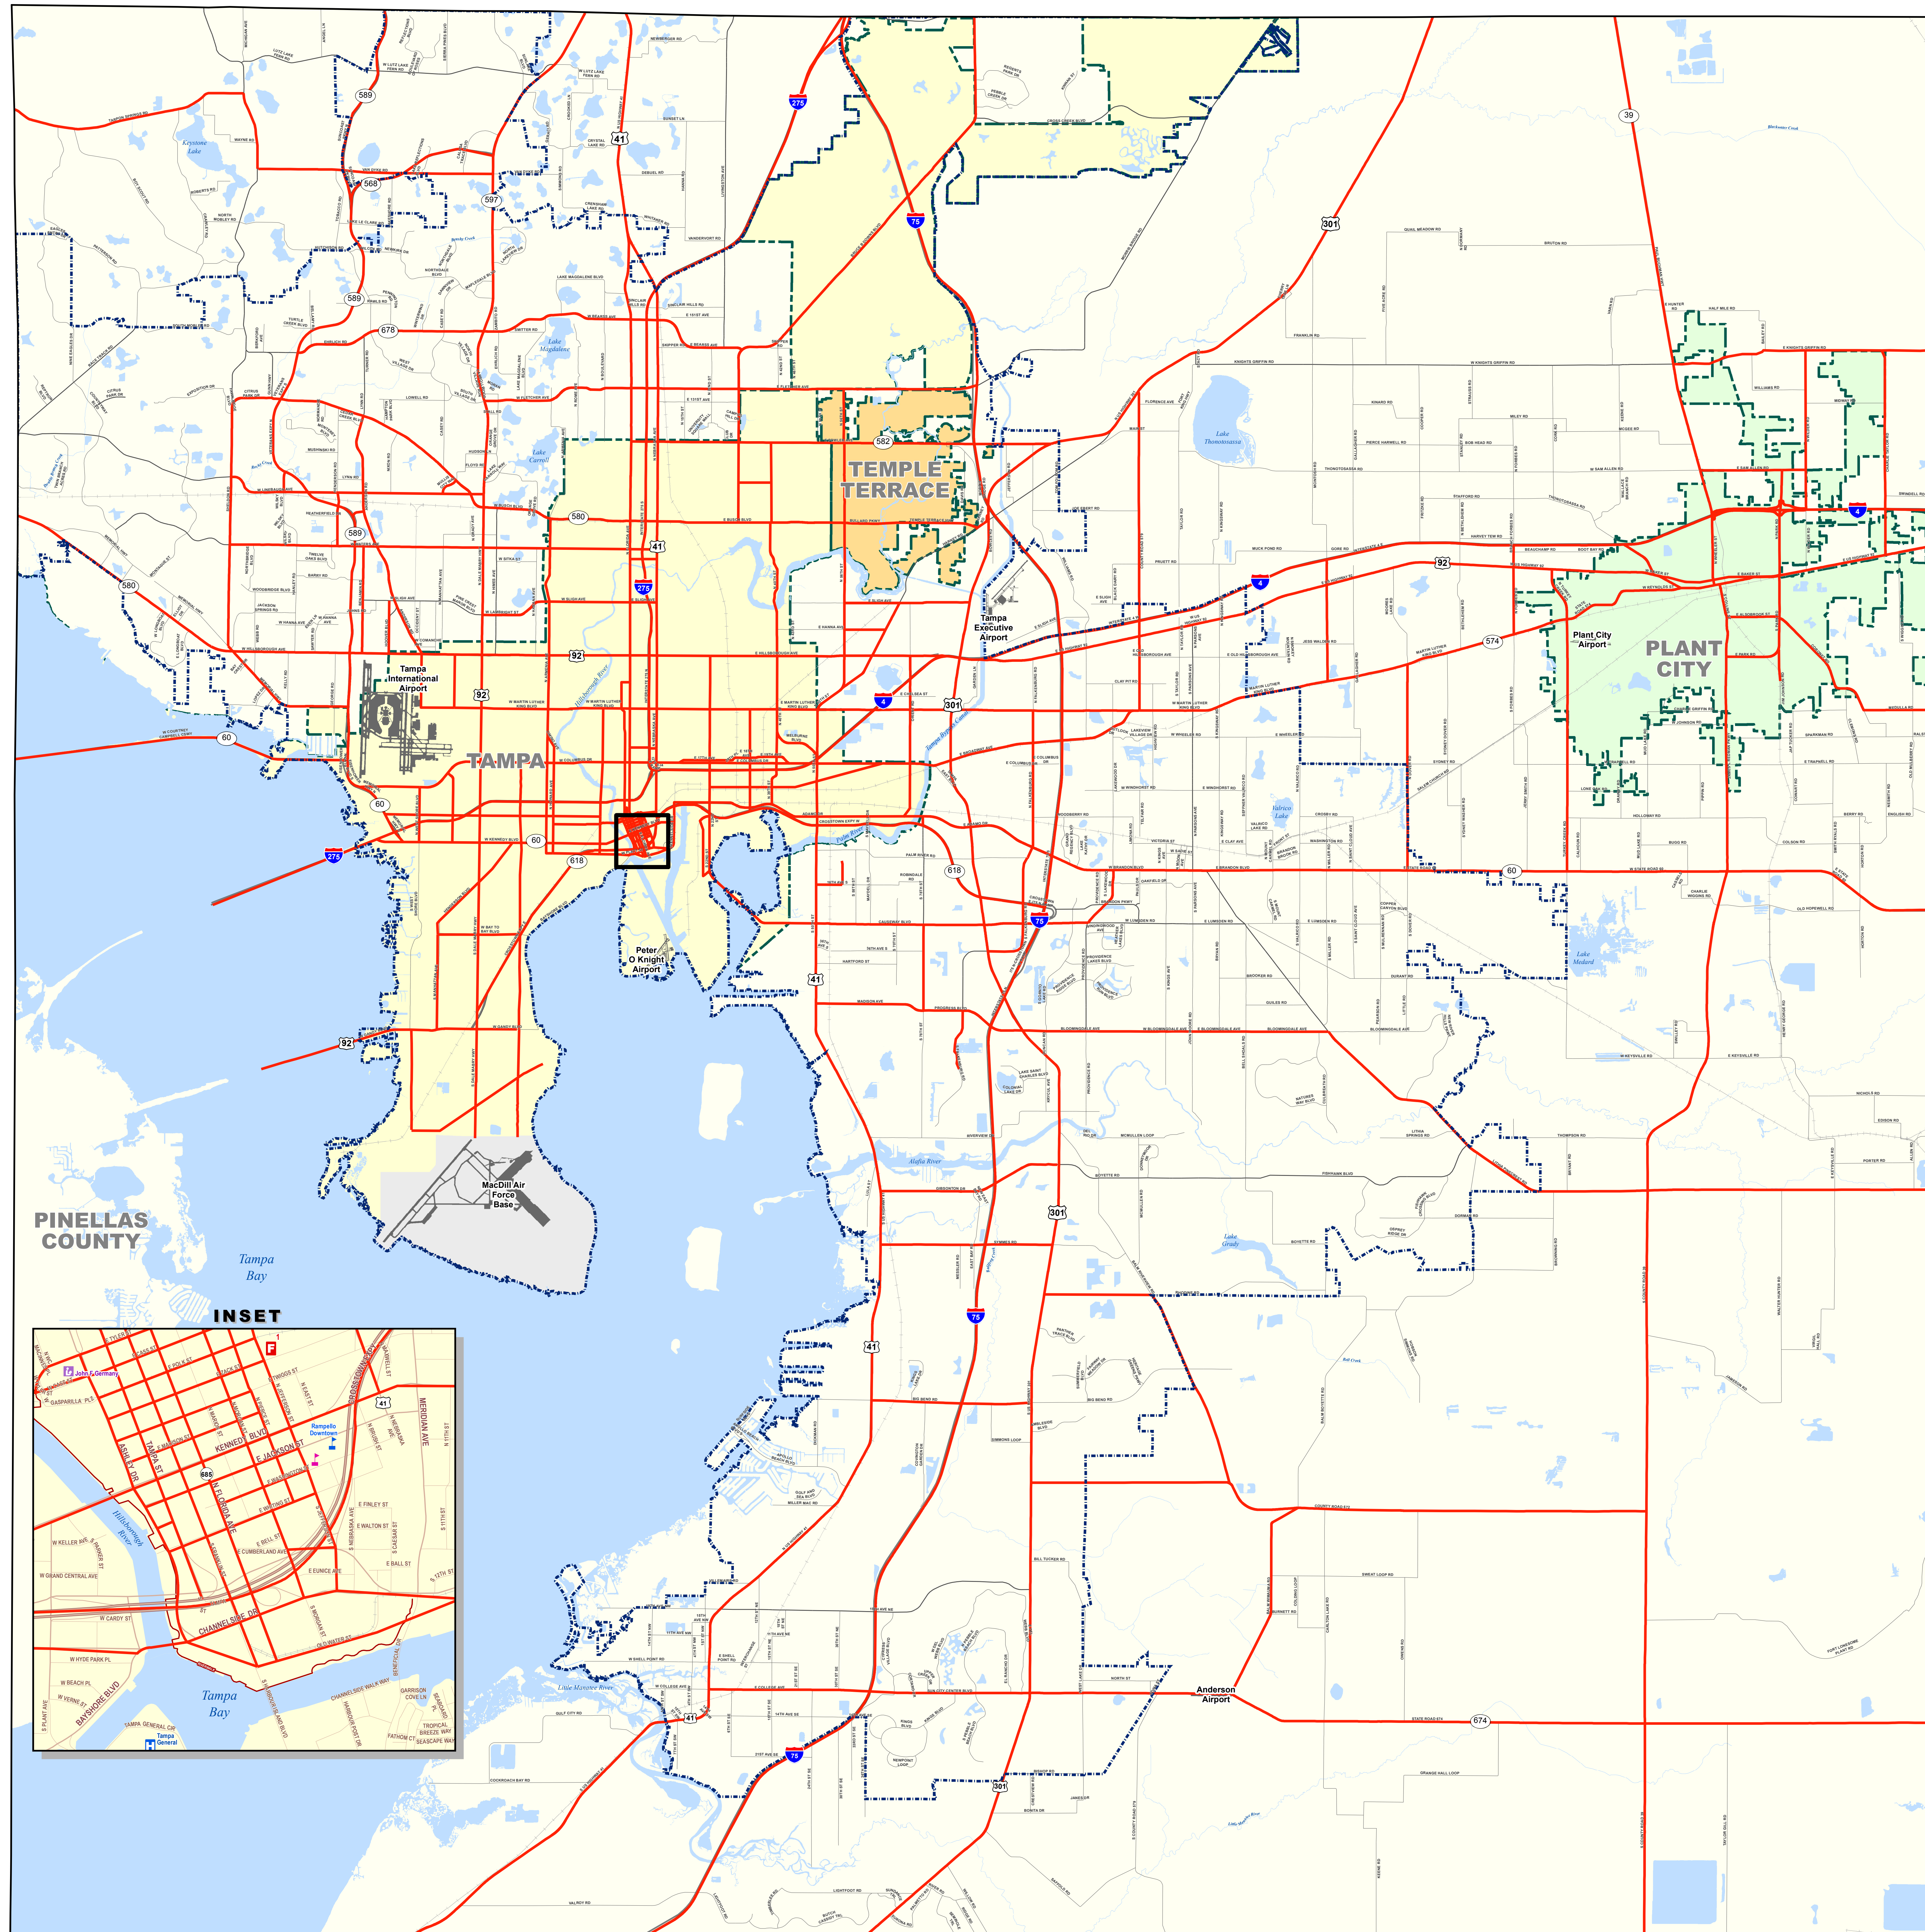

HILLSBOROUGH COUNTY BOARD OF COUNTY COMMISSIONERS TRUCK ROUTES

Infrastructure & Development Services

Hillsborough County,
Florida

Legend

- Truck Route Plan
- Urban Service Area Boundary
- Municipalities
- Plant City
- Tampa
- Temple Terrace

SOURCE: This map has been prepared for the inventory of real property found within Hillsborough County and is compiled from recorded deeds, plats, and other public records; it has been based on BEST AVAILABLE data.

601 E Kennedy Blvd
Tampa, FL 33602
(813) 272-5810
printroom@hillsboroughcounty.org