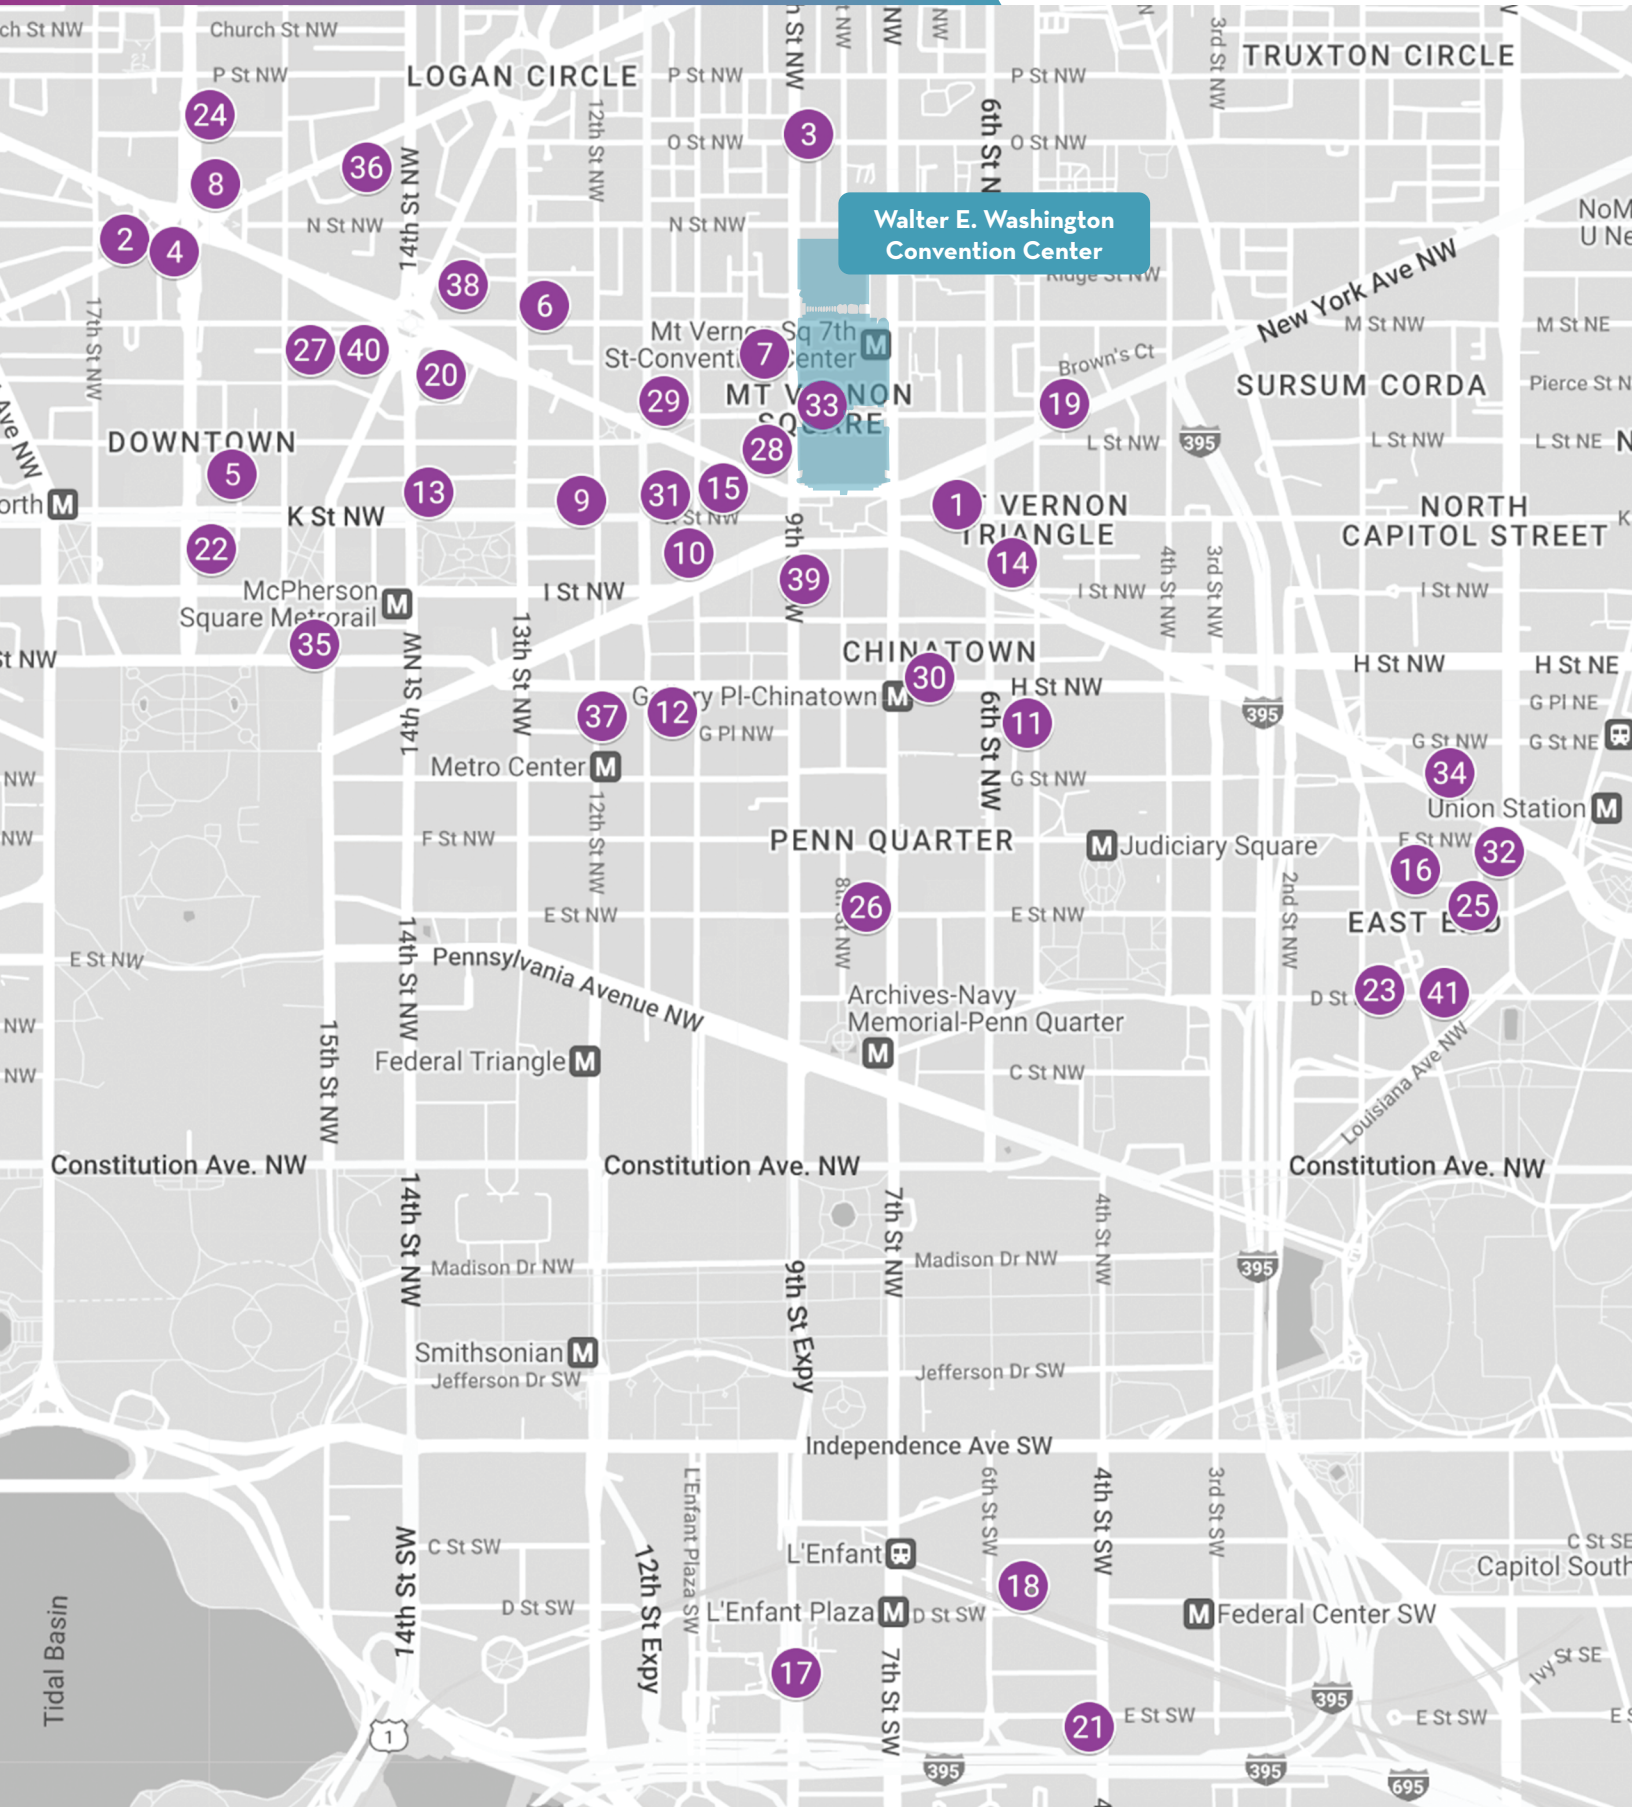

## ACR Convergence 2024 | November 14-19

1. **AC Hotel by Marriott Washington DC Convention Center | ACDC**  
601 K Street Northwest  
Washington, DC 20001 **\$239**
2. **Beacon Hotel & Corporate Quarters | GODC**  
1615 Rhode Island Avenue NW  
Washington, DC 20036 **\$249**
3. **Cambria Hotel Washington, D.C. Convention Center | CADC**  
899 O Street Northwest  
Washington, DC 20001 **\$235**
4. **Canopy by Hilton Washington DC Embassy Row | CDCE**  
1600 Rhode Island Avenue NW  
Washington, DC 20036 **\$279**
5. **Capital Hilton | DCHL**  
1001 16th Street Northwest  
Washington, DC 20036 **\$289**
6. **Comfort Inn Downtown DC/ Convention Center | WCIC**  
1201 13th Street Northwest  
Washington, DC 20005 **\$209**
7. **Courtyard by Marriott Washington Downtown/Convention Center | CYDC**  
901 L Street Northwest  
Washington, DC 20001 **\$309**
8. **Darcy Washington DC | DADC**  
1515 Rhode Island Avenue NW  
Washington, DC 20005 **\$259**
9. **Eaton DC | EATO**  
1201 K Street Northwest  
Washington, DC 20005 **\$259**
10. **Embassy Suites by Hilton Washington DC Convention Center | ESDC**  
900 10th Street Northwest  
Washington, DC 20001 **\$309**
11. **Fairfield Inn & Suites Washington, DC /Downtown | FIWD**  
500 H Street Northwest  
Washington, DC 20001 **\$259**
12. **Grand Hyatt Washington | GHDC**  
1000 H Street Northwest  
Washington, DC 20001 **\$369**
13. **Hamilton Hotel DC | CPDC**  
1001 14th Street Northwest  
Washington, DC 20005 **\$295**
14. **Hampton Inn Washington-Downtown—Convention Center | HADC**  
901 6th Street Northwest  
Washington, DC 20001 **\$239**
15. **Henley Park Hotel | DCHP**  
926 Massachusetts Avenue NW  
Washington, DC 20001 **\$289**
16. **Hilton Washington DC Capitol Hill | HWCH**  
525 New Jersey Avenue Northwest  
Washington, DC 20001 **\$269**
17. **Hilton Washington DC National Mall The Wharf | HWNM**  
480 L'Enfant Plaza Southwest  
Washington, DC 20024 **\$249**
18. **Holiday Inn Washington Capitol - Natl Mall, an IHG Hotel | HICH**  
550 C Street Southwest  
Washington, DC 20024 **\$219**
19. **Homewood Suites by Hilton Washington, D.C. Downtown | HODC**  
1475 Massachusetts Avenue NW  
Washington, DC 20005 **\$249**
20. **Hotel Zena, a Viceroy Urban Retreat | ZENA**  
1155 14th Street Northwest  
Washington, DC 20005 **\$279**
21. **Hyatt Place Washington DC/ National Mall | HPNM**  
400 E Street Southwest  
Washington, DC 20024 **\$229**
22. **Hyatt Place Washington, DC/ White House | HPDD**  
1522 K Street Northwest  
Washington, DC 20005 **\$279**
23. **Hyatt Regency Washington on Capitol Hill | HRDC**  
400 New Jersey Avenue Northwest  
Washington, DC 20001 **\$270**
24. **Kimpton Banneker Hotel | KIBA**  
1315 16th Street Northwest  
Washington, DC 20036 **\$259**
25. **Kimpton George Hotel | HOGC**  
15 E Street Northwest  
Washington, DC 20001 **\$269**
26. **Kimpton Hotel Monaco Washington DC | HMDC**  
700 F Street Northwest  
Washington, DC 20004 **\$305**
27. **Madison Hotel | MHDC**  
1177 15th Street Northwest  
Washington, DC 20005 **\$259**
28. **Marriott Marquis Washington, DC | MMWA**  
901 Massachusetts Avenue NW  
Washington, DC 20001 **\$379**
29. **Morrison-Clark Historic Inn | MCDC**  
1011 L Street Northwest  
Washington, DC 20001 **\$289**
30. **Motto by Hilton Washington, DC City Center | MOTD**  
627 H Street Northwest  
Washington, DC 20001 **\$239**
31. **Moxy Washington, DC Downtown | MXDC**  
1011 K Street Northwest  
Washington, DC 20001 **\$229**
32. **Phoenix Park Hotel**  
520 North Capitol St NW **\$249**
33. **Residence Inn by Marriott Washington Downtown/Convention Center | RECC**  
901 L Street Northwest  
Washington, DC 20001 **\$319**
34. **Royal Sonesta Washington DC, Capitol Hill | RSWA**  
20 Massachusetts Avenue NW  
Washington, DC 20001 **\$259**
35. **Sofitel Washington DC Lafayette Square | SOFT**  
806 15th Street Northwest  
Washington, DC 20036 **\$309**
36. **Viceroy Washington DC | VIDC**  
1430 Rhode Island Avenue NW  
Washington, DC 20005 **\$279**
37. **Washington Marriott at Metro Center | MMDC**  
775 12th Street Northwest  
Washington, DC 20005 **\$354**
38. **Washington Plaza Hotel | WPDC**  
10 Thomas Circle Northwest  
Washington, DC 20005 **\$249**
39. **Westin Washington DC Downtown | WWDC**  
999 9th Street Northwest  
Washington, DC 20001 **\$373**
40. **Westin Washington, DC City Center | WEST**  
1400 M Street Northwest  
Washington, DC 20005 **\$289**
41. **YOTEL Washington DC | YODC**  
415 New Jersey Avenue NW  
Washington, DC 20001 **\$229**