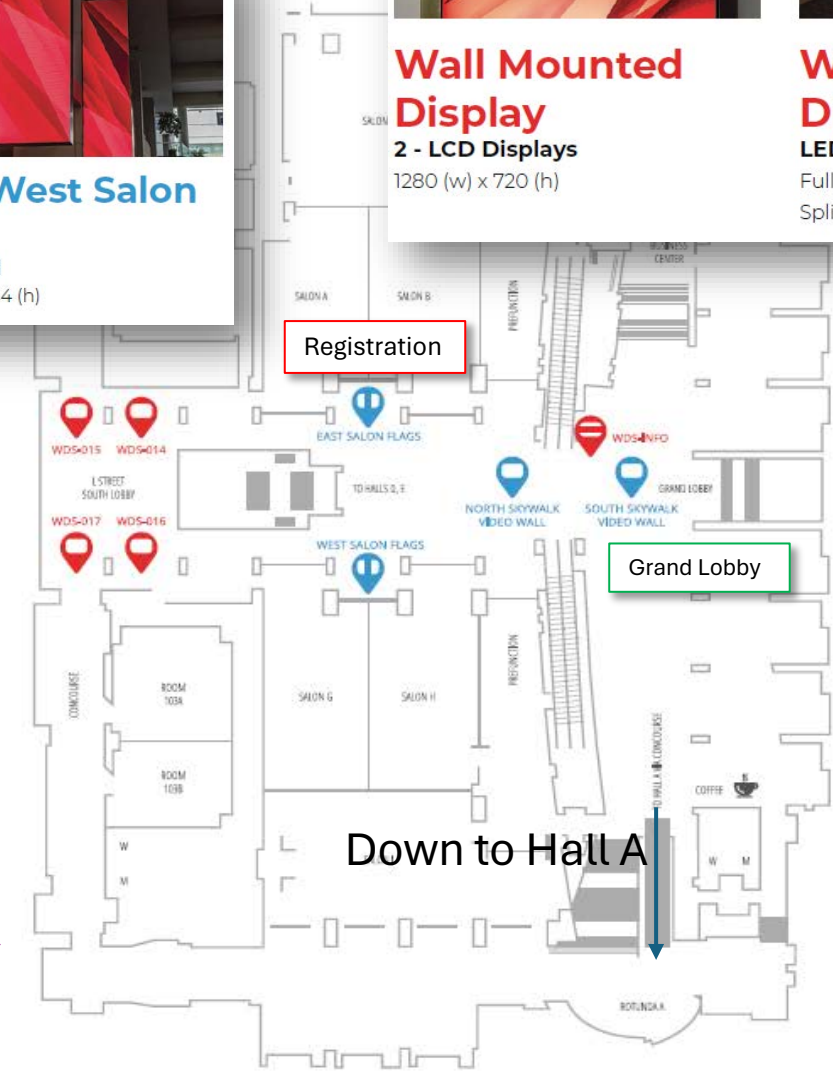

Rotunda Video Marquee
2- Video Walls (Hall A and Hall B)
1792 (w) x 832 (h)

Hall A Video Marquee
Video Wall
Full Screen: 1920 (w) x 512 (h)
Split Screen: 960 (w) x 512 (h)

Street Level

(Level 1)

Grand Lobby / East & West Salons A-I
Meeting Rooms 101-103 & 140-160
Loading Dock Entrance
Metro Entrance

North Skywalk Video Wall
Video Wall
Full Screen: 1440 (w) x 480 (h)
Split Screen: 720 (w) x 480 (h)

South Skywalk Video Wall
Video Wall
Full Screen: 1440 (w) x 480 (h)
Split Screen: 720 (w) x 480 (h)

Down to Hall B

Quantum XL Wall

7TH STREET

East/West Salon Flags
Video Wall
384 (w) x 1664 (h)

Shuttle Busses

9TH STREET

Wall Mounted Display
2 - LCD Displays
1280 (w) x 720 (h)

Wall Mounted Display
LED Display
Full Screen: 451 (w) x 756 (h)
Split Screen: 451 (w) x 378 (h)

Registration

Grand Lobby

Down to Hall A

MOUNT VERNON PLACE

Marriott Marquis
(Levels M1, M2, Concourse/Connector)

Connector Videowall
Video Wall

WDS-027
Wall Mounted Displays
1-80 inch display

WDS-028, 029, 030, 031
Wall Mounted Displays
4-60 inch displays