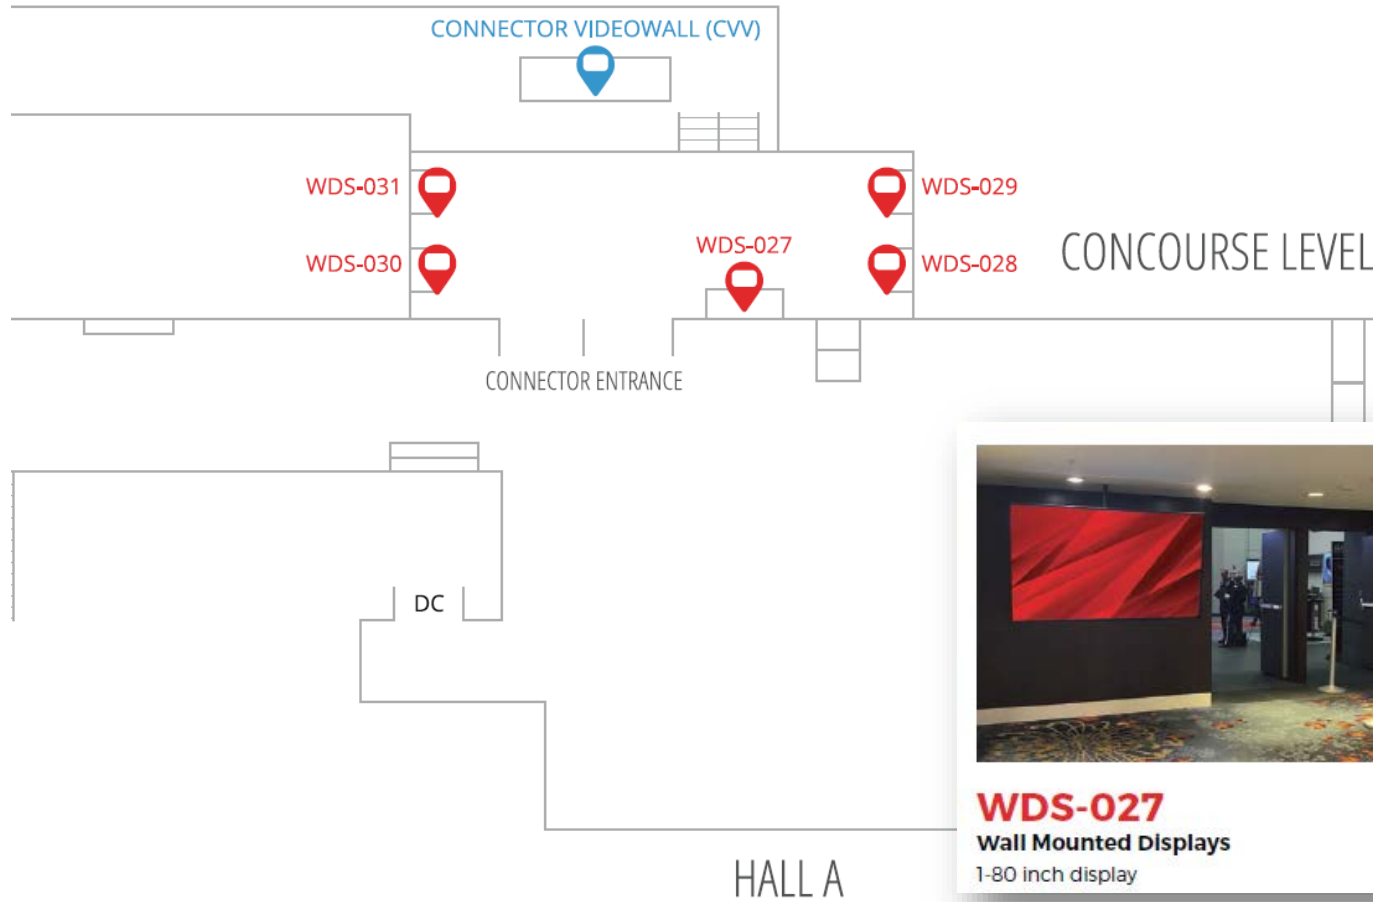

Rotunda Video Marquee
2- Video Walls (Hall A and Hall B)
1792 (w) x 832 (h)

Hall A Video Marquee
Video Wall
Full Screen: 1920 (w) x 512 (h)
Split Screen: 960 (w) x 512 (h)

Street Level

(Level 1)

Grand Lobby / East & West Salons A-I
Meeting Rooms 101-103 & 140-160
Loading Dock Entrance
Metro Entrance

North Skywalk Video Wall
Video Wall
Full Screen: 1440 (w) x 480 (h)
Split Screen: 720 (w) x 480 (h)

South Skywalk Video Wall
Video Wall
Full Screen: 1440 (w) x 480 (h)
Split Screen: 720 (w) x 480 (h)

Down to Hall B

Quantum XL Wall

7TH STREET

East/West Salon Flags
Video Wall
384 (w) x 1664 (h)

Shuttle Busses

9TH STREET

Wall Mounted Display
2 - LCD Displays
1280 (w) x 720 (h)

Wall Mounted Display
LED Display
Full Screen: 451 (w) x 756 (h)
Split Screen: 451 (w) x 378 (h)

Registration

Grand Lobby

Down to Hall A

MOUNT VERNON PLACE

Marriott Marquis
(Levels M1, M2, Concourse/Connector)

Connector Videowall
Video Wall

WDS-027
Wall Mounted Displays
1-80 inch display

WDS-028, 029, 030, 031
Wall Mounted Displays
4-60 inch displays