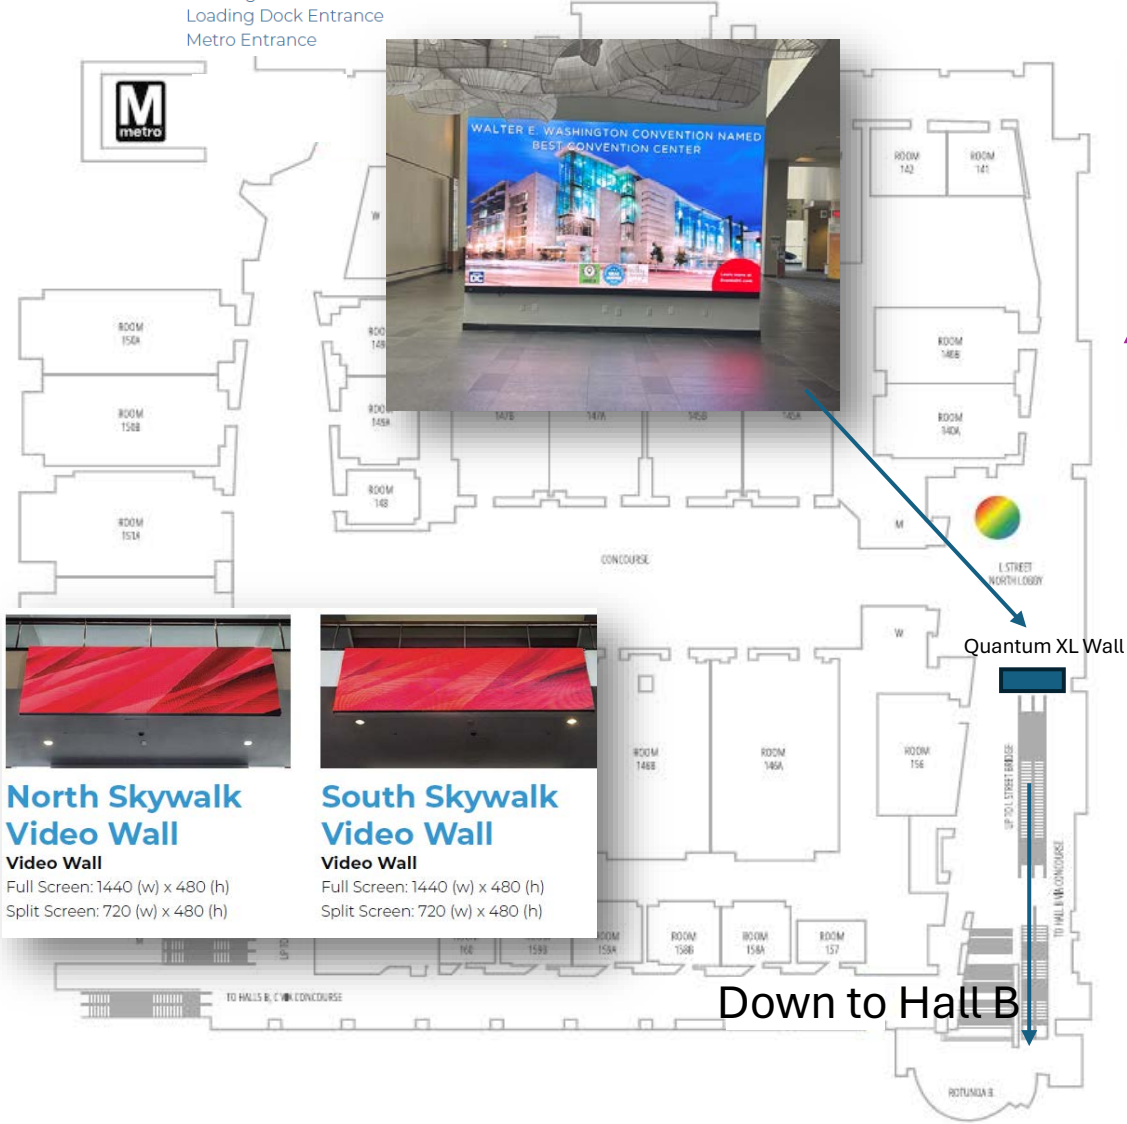

Concourse
(Level C)
Exhibit Halls A, B, & C

Digital Signage Maps

Wall Mounted Display
2 - LCD Displays
1280 (w) x 720 (h)

Overhead Display
LCD Display(s)
1280 (w) x 720 (h)

Concourse B Video Wall
Video Wall
1662 (w) x 384 (h)

Rotunda Video Marquee
2- Video Walls (Hall A and Hall B)
1792 (w) x 832 (h)

Hall A Video Marquee
Video Wall
Full Screen: 1920 (w) x 512 (h)
Split Screen: 960 (w) x 512 (h)

Street Level

(Level 1)

Grand Lobby / East & West Salons A-I
Meeting Rooms 101-103 & 140-160
Loading Dock Entrance
Metro Entrance

North Skywalk Video Wall
Video Wall
Full Screen: 1440 (w) x 480 (h)
Split Screen: 720 (w) x 480 (h)

South Skywalk Video Wall
Video Wall
Full Screen: 1440 (w) x 480 (h)
Split Screen: 720 (w) x 480 (h)

Down to Hall B

Quantum XL Wall

7TH STREET

East/West Salon Flags
Video Wall
384 (w) x 1664 (h)

Shuttle Busses

9TH STREET

Wall Mounted Display
2 - LCD Displays
1280 (w) x 720 (h)

Wall Mounted Display
LED Display
Full Screen: 451 (w) x 756 (h)
Split Screen: 451 (w) x 378 (h)