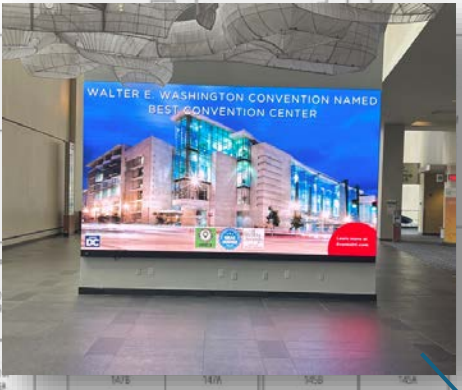

Concourse
(Level C)
Exhibit Halls A, B, & C

Digital Signage Maps

Wall Mounted Display
2 - LCD Displays
1280 (w) x 720 (h)

Overhead Display
LCD Display(s)
1280 (w) x 720 (h)

Concourse B Video Wall
Video Wall
1662 (w) x 384 (h)

Rotunda Video Marquee
2- Video Walls (Hall A and Hall B)
1792 (w) x 832 (h)

Hall A Video Marquee
Video Wall
Full Screen: 1920 (w) x 512 (h)
Split Screen: 960 (w) x 512 (h)

Street Level

(Level 1)

Grand Lobby / East & West Salons A-I
Meeting Rooms 101-103 & 140-160
Loading Dock Entrance
Metro Entrance

North Skywalk Video Wall
Video Wall
Full Screen: 1440 (w) x 480 (h)
Split Screen: 720 (w) x 480 (h)

South Skywalk Video Wall
Video Wall
Full Screen: 1440 (w) x 480 (h)
Split Screen: 720 (w) x 480 (h)

Down to Hall B

Quantum XL Wall

7TH STREET

East/West Salon Flags
Video Wall
384 (w) x 1664 (h)

Shuttle Busses

9TH STREET

Wall Mounted Display
2 - LCD Displays
1280 (w) x 720 (h)

Wall Mounted Display
LED Display
Full Screen: 451 (w) x 756 (h)
Split Screen: 451 (w) x 378 (h)