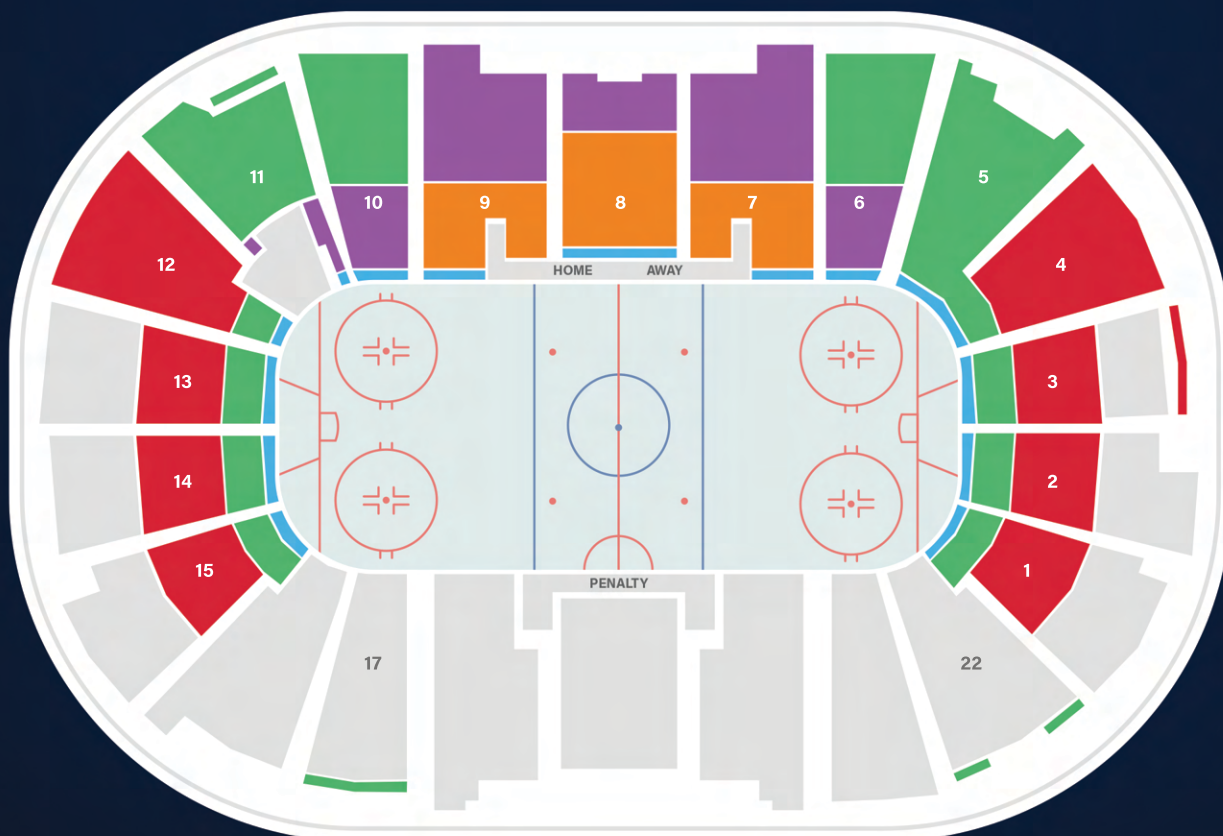

## PACK A

WED	<b>DEC. 18, 2024</b>	7:00PM		PRUDENTIAL CENTER
SUN	<b>DEC. 29, 2024</b>	1:00PM		PRUDENTIAL CENTER
SUN	<b>JAN. 12, 2025</b>	12:00PM		PRUDENTIAL CENTER
WED	<b>JAN. 15, 2025</b>	7:00PM		PRUDENTIAL CENTER
SUN	<b>FEB. 2, 2025</b>	1:00PM		PRUDENTIAL CENTER
MON	<b>FEB. 17, 2025</b>	4:00PM		PRUDENTIAL CENTER
WED	<b>MAR. 12, 2025</b>	7:00PM		PRUDENTIAL CENTER

## PACK B

WED	<b>DEC. 18, 2024</b>	7:00PM		PRUDENTIAL CENTER
SUN	<b>DEC. 22, 2024</b>	12:00PM		PRUDENTIAL CENTER
TUE	<b>JAN. 7, 2025</b>	7:00PM		PRUDENTIAL CENTER
WED	<b>FEB. 12, 2025</b>	7:00PM		PRUDENTIAL CENTER
WED	<b>FEB. 19, 2025</b>	7:00PM		PRUDENTIAL CENTER
SAT	<b>MAR. 22, 2025</b>	12:00PM		PRUDENTIAL CENTER
FRI	<b>MAY 2, 2025</b>	TBA		PRUDENTIAL CENTER

## PRUDENTIAL CENTER

CATEGORY	PACK A (7 GAMES) TOTAL (INCL. TAXES & FEES)	PACK B (7 GAMES) TOTAL (INCL. TAXES & FEES)
 GLASS	\$431.50	\$431.50
 CENTER	\$339.00	\$339.00
 SIDES	\$271.50	\$271.50
 CORNERS	\$197.00	\$197.00
 ENDS	\$158.00	\$158.00