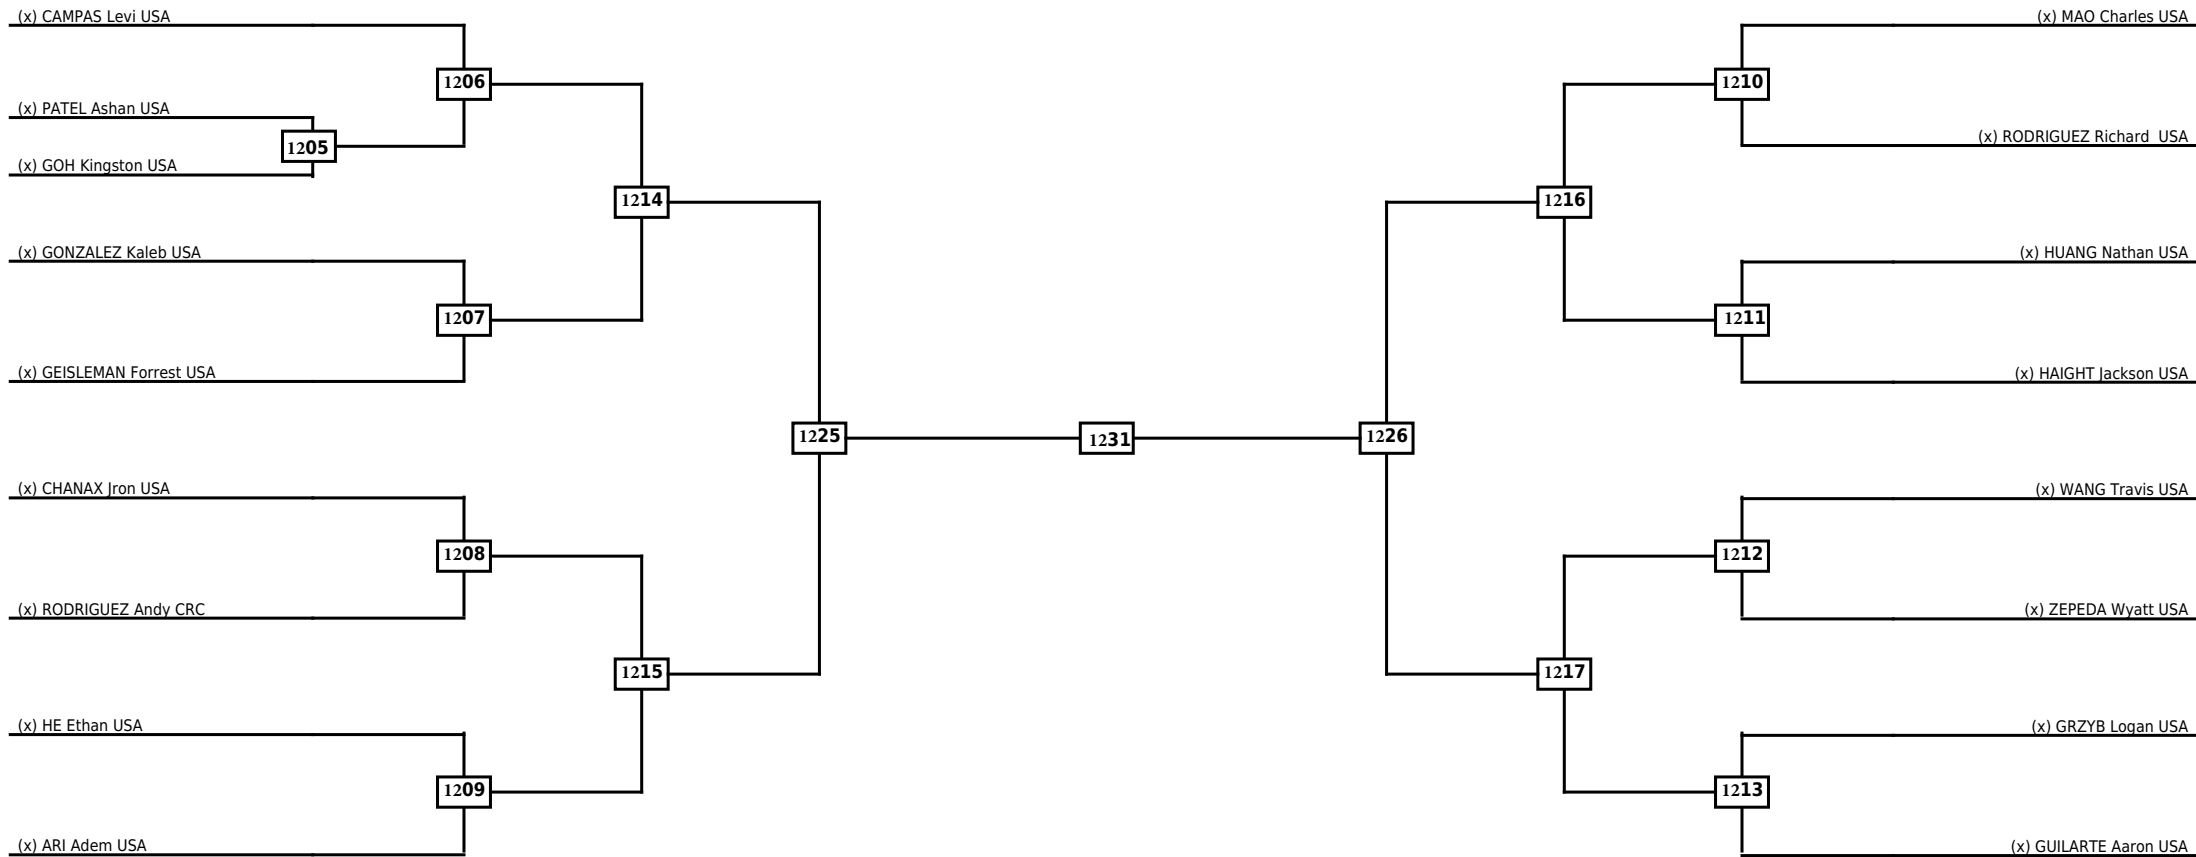

Round of 16	Quarterfinals	Semifinals	Final
-------------	---------------	------------	-------

Classification
1
2
3
3

LEGEND	RSC: Win by Referee stops contest	WDR: Win by Withdrawal	DQB: Win by Disqualification for Unsportsmanlike behavior
(x)Seed	PTF: Win by Final score	DSQ: Win by Disqualification	R: Round

Round of 32
Round of 16
Quarterfinals
Semifinals
Final
Semifinals
Quarterfinals
Round of 16
Round of 32

Classification
1
2
3
3

LEGEND RSC: Win by Referee stops contest WDR: Win by Withdrawal DQB: Win by Disqualification for Unsportsmanlike behavior
 (x)Seed PTF: Win by Final score DSQ: Win by Disqualification R: Round