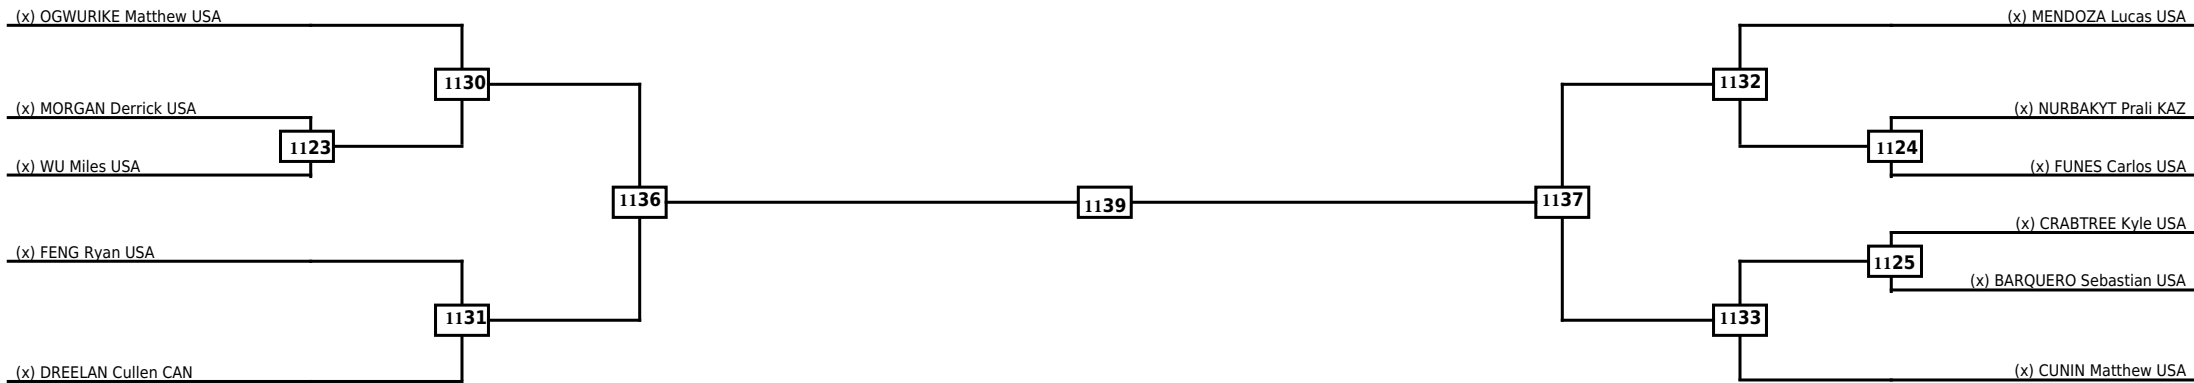

Round of 16	Quarterfinals	Semifinals	Final

Classification
1
2
3
3

LEGEND	RSC: Win by Referee stops contest	WDR: Win by Withdrawal	DQB: Win by Disqualification for Unsportsmanlike behavior
(x)Seed	PTF: Win by Final score	DSQ: Win by Disqualification	R: Round