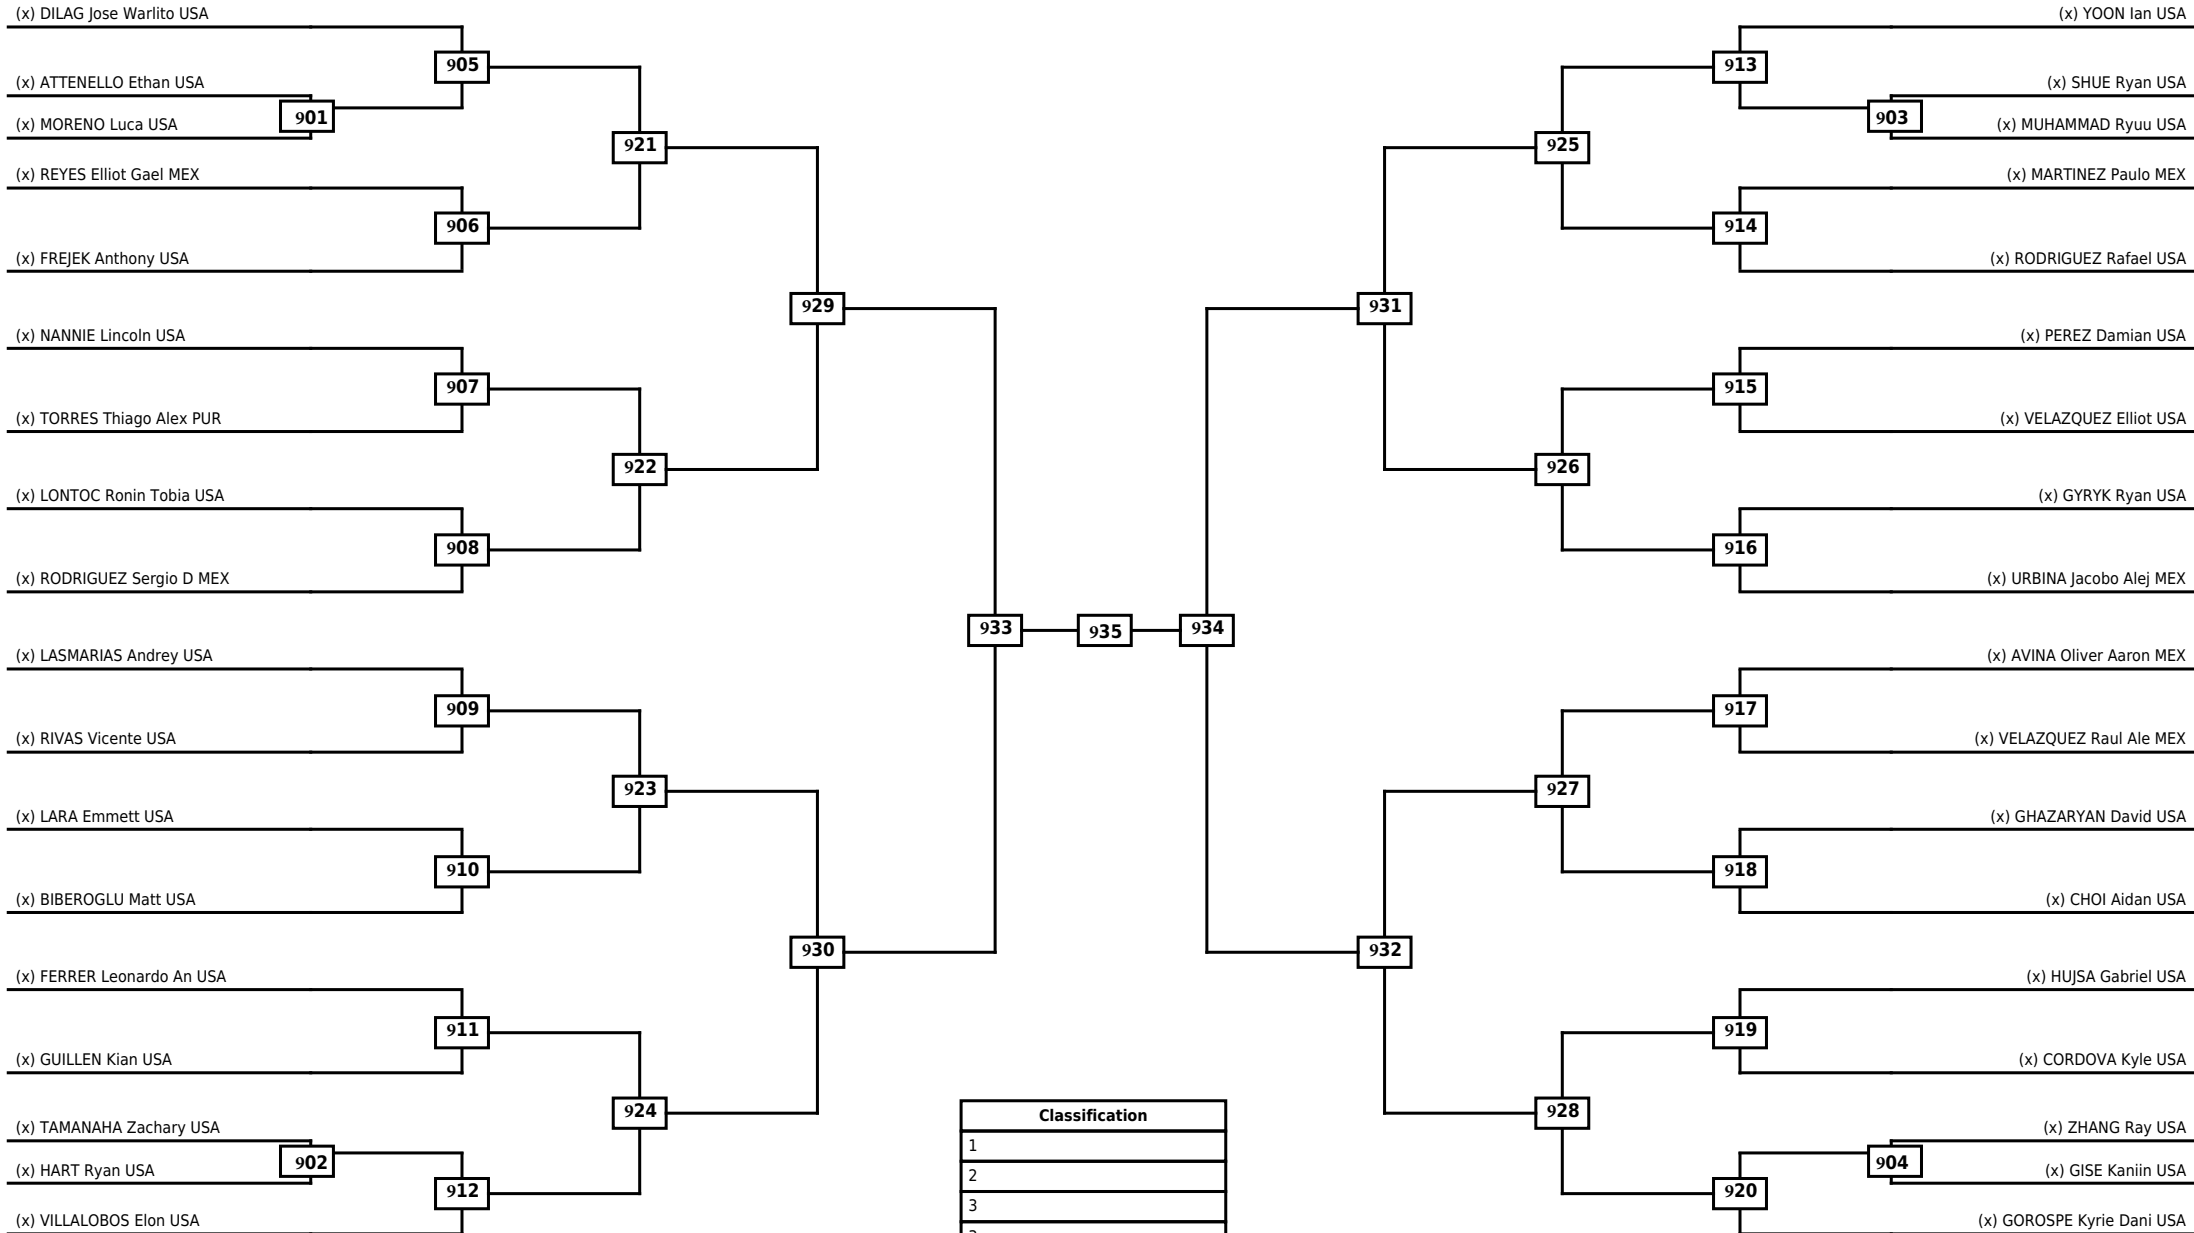

2026 U.S. Open Championships Youth Tiger Dragon Ultra

SAT 07 MAR 2026

Kids Men -30kg Contestants: 36

Round of 64   Round of 32   Round of 16   Quarterfinals   Semifinals   Final   Semifinals   Quarterfinals   Round of 16   Round of 32   Round of 64

LEGEND   RSC: Win by Referee stops contest   WDR: Win by Withdrawal   DQB: Win by Disqualification for Unsportsmanlike behavior
(x)Seed   PTF: Win by Final score   DSQ: Win by Disqualification   R: Round