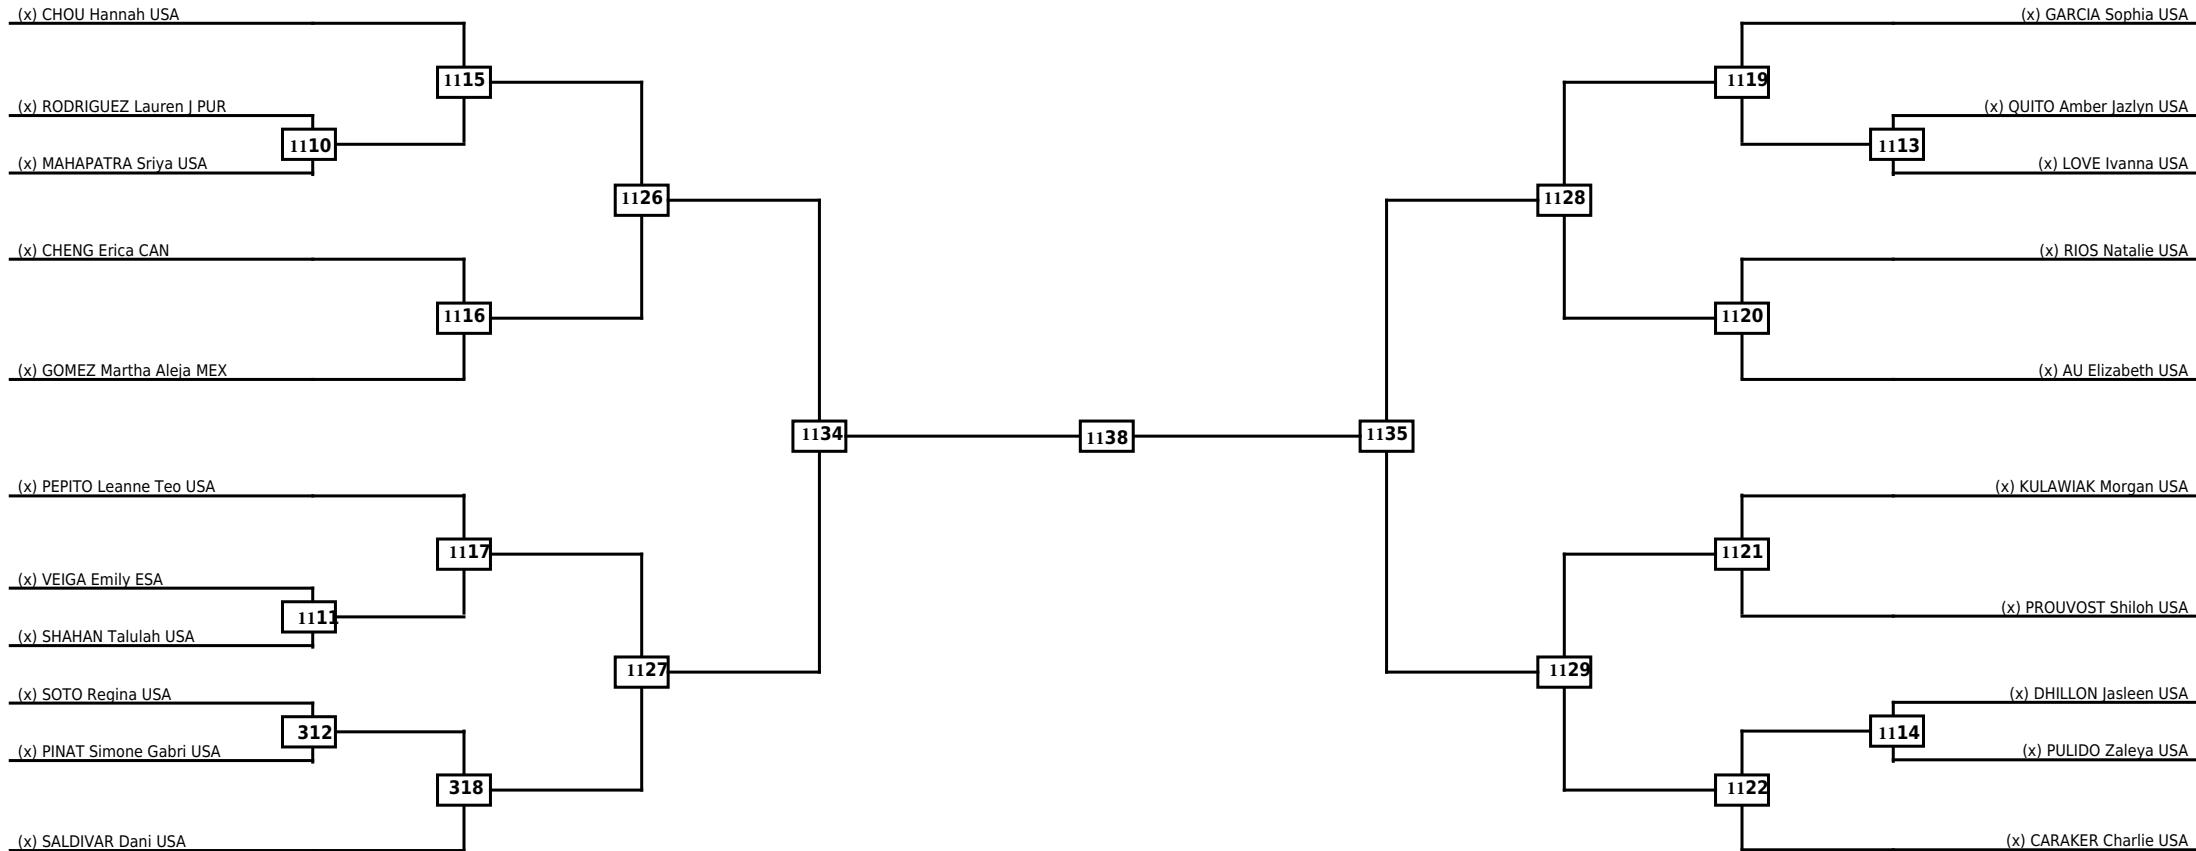

Quarterfinals	Semifinals	Final	Semifinals	Quarterfinals
---------------	------------	-------	------------	---------------

Classification
1
2
3
3

LEGEND	RSC: Win by Referee stops contest	WDR: Win by Withdrawal	DQB: Win by Disqualification for Unsportsmanlike behavior
(x)Seed	PTF: Win by Final score	DSQ: Win by Disqualification	R: Round

Round of 32
Round of 16
Quarterfinals
Semifinals
Final
Semifinals
Quarterfinals
Round of 16
Round of 32

Classification
1
2
3
3

LEGEND RSC: Win by Referee stops contest WDR: Win by Withdrawal DQB: Win by Disqualification for Unsportsmanlike behavior
 (x)Seed PTF: Win by Final score DSQ: Win by Disqualification R: Round