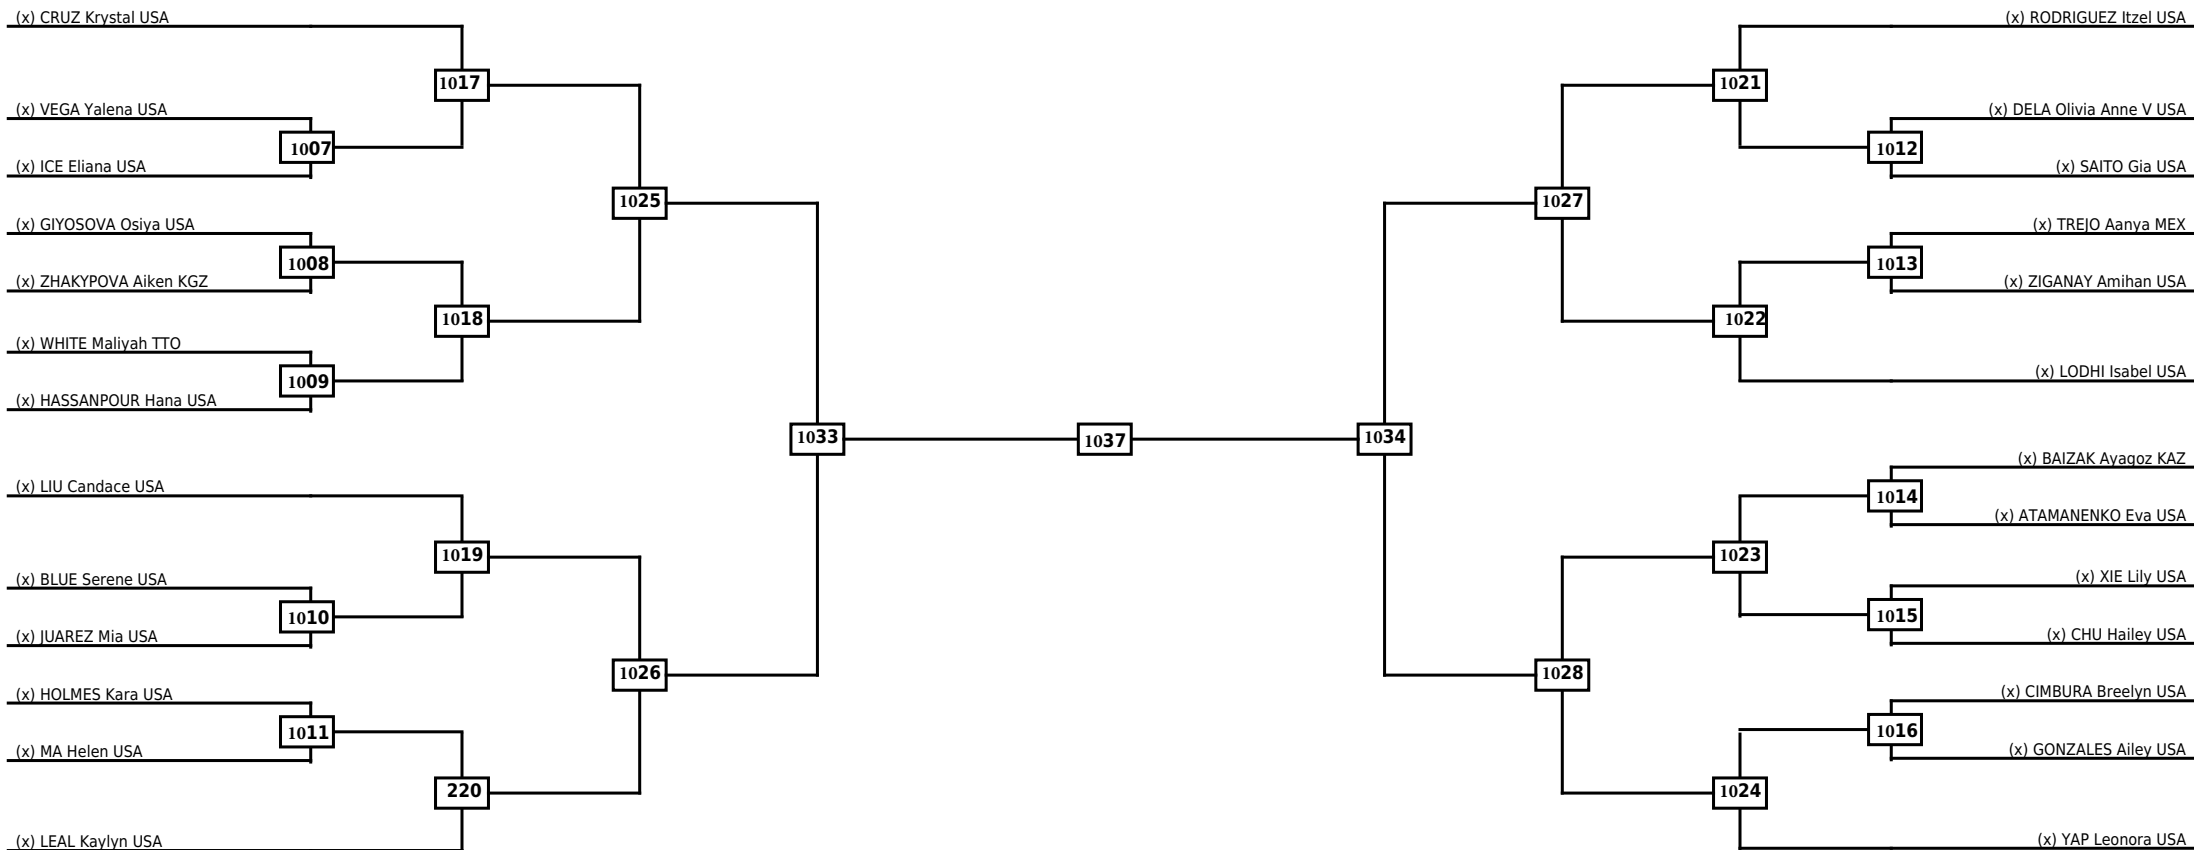

Round of 32
Round of 16
Quarterfinals
Semifinals
Final
Semifinals
Quarterfinals
Round of 16
Round of 32

Classification
1
2
3
3

LEGEND RSC: Win by Referee stops contest WDR: Win by Withdrawal DQB: Win by Disqualification for Unsportsmanlike behavior
 (x)Seed PTF: Win by Final score DSQ: Win by Disqualification R: Round